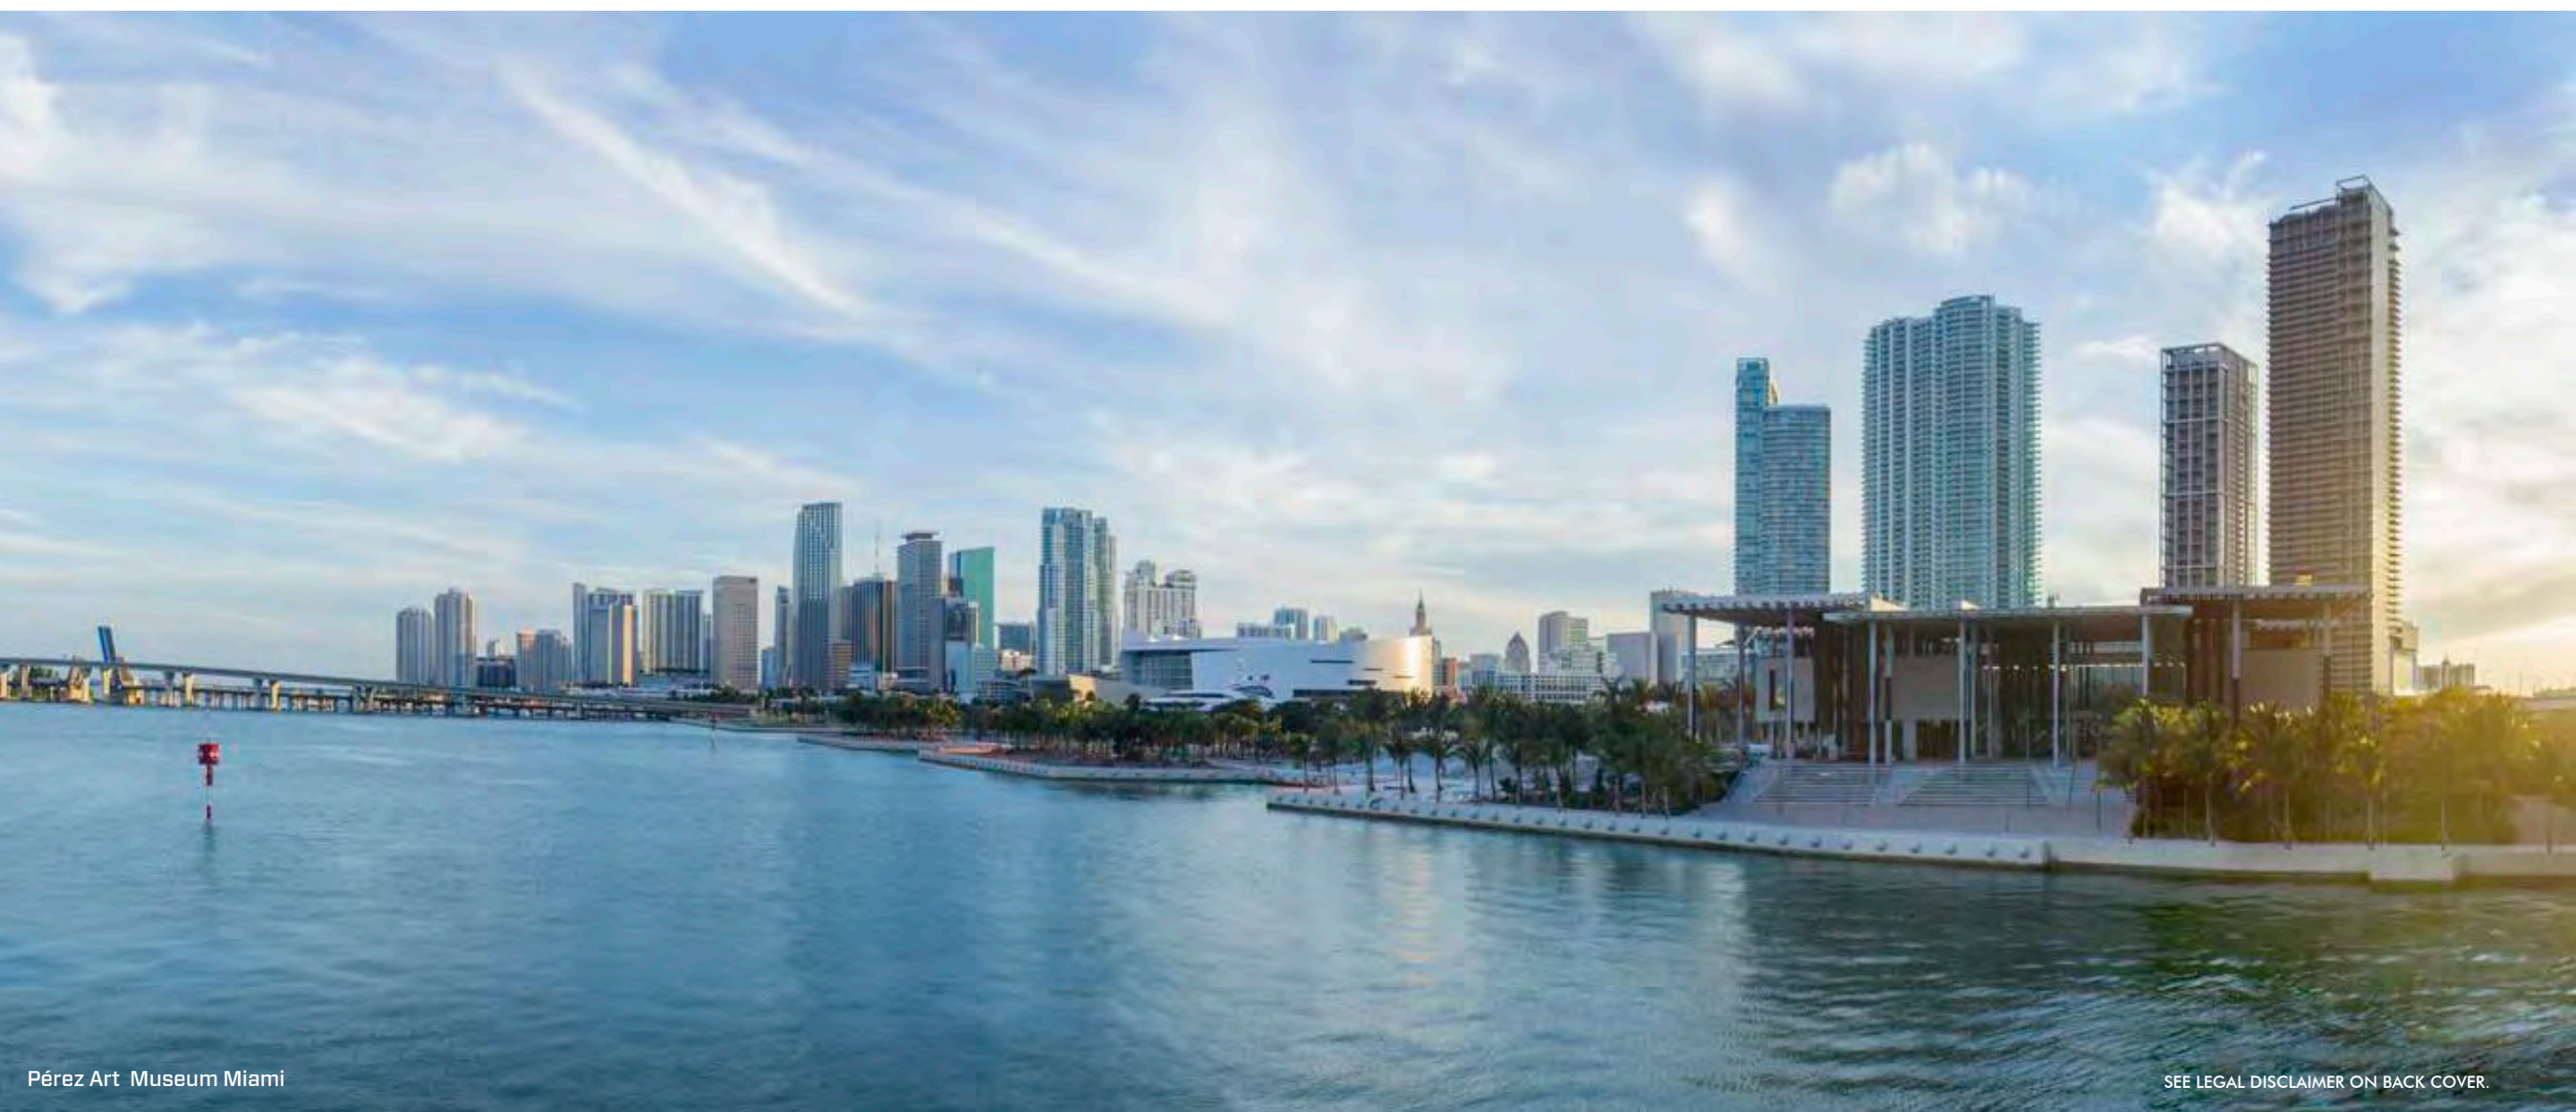

ARIA

ON THE BAY
MIAMI

IT'S ALL ABOUT ATMOSPHERE

SEE LEGAL DISCLAIMER ON BACK COVER.

ARIYA

ON THE BAY

AIR...

Take a deep breath... release yourself from the cares of the outside world... Overlooking Biscayne Bay and perched atop the downtown Miami skyline, Aria on the Bay provides the ultimate atmosphere for your enjoyment.

American Airlines Arena

South Beach

Bayside Marketplace & Miami Downtown

Margaret Pace Park

Pérez Art Museum Miami

SEE LEGAL DISCLAIMER ON BACK COVER.

EXPAND YOUR HORIZONS

Play tennis, basketball, and volleyball. Watch the childrens playing in the playground at Margaret Pace Park just across the street which also guarantees a lifetime of unobstructed views of Biscayne Bay.

MIAMI

ARIA
ON THE BAY
MIAMI

MIAMI BEACH

SOUTH BEACH

KEY BISCAYNE

FISHER ISLAND

STAR ISLAND

PORT OF MIAMI