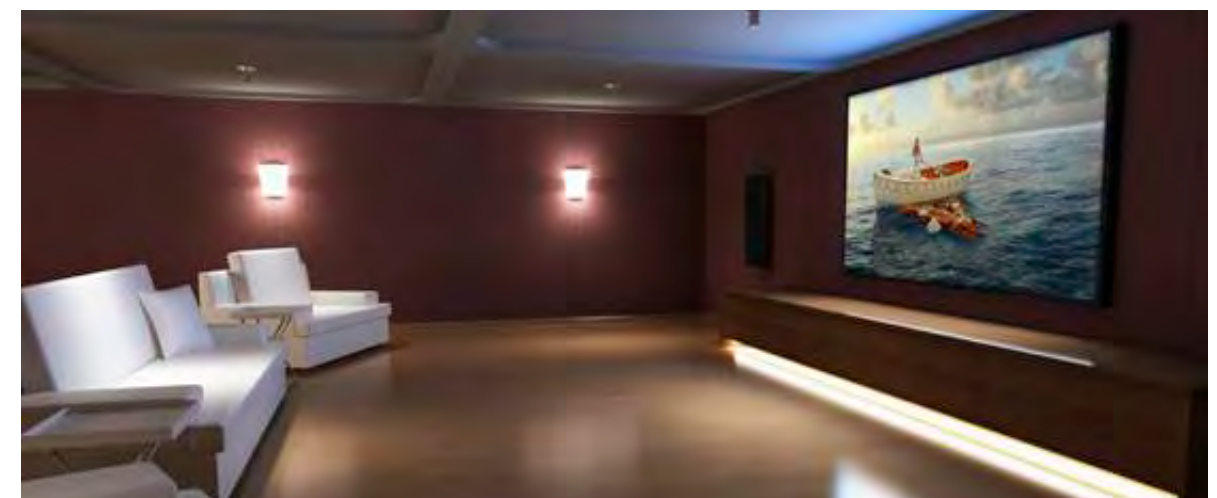

LIFT YOUR SPIRITS

- 2 curved sunrise/sunset pools
- Children's pool
- Hot tub overlooking Biscayne Bay
- Indoor/outdoor social room
- Expansive sun deck and lounge area
- Street-level retail and office space
- High-speed wireless internet in social spaces
- 24-hour reception desk and on-site monitoring
- Controlled-entry garage with assigned parking
- Valet parking
- State-of-the-art gym and yoga studio
- Outdoor fire pit with custom seating
- BBQ area with summer kitchen features
- Great room with social areas including pool table and flat screen tv
- Private spa and massage treatment area
- Game room and library
- Screening room/theater
- Teen Lounge and Kids' Playroom
- Business center with conference room and offices