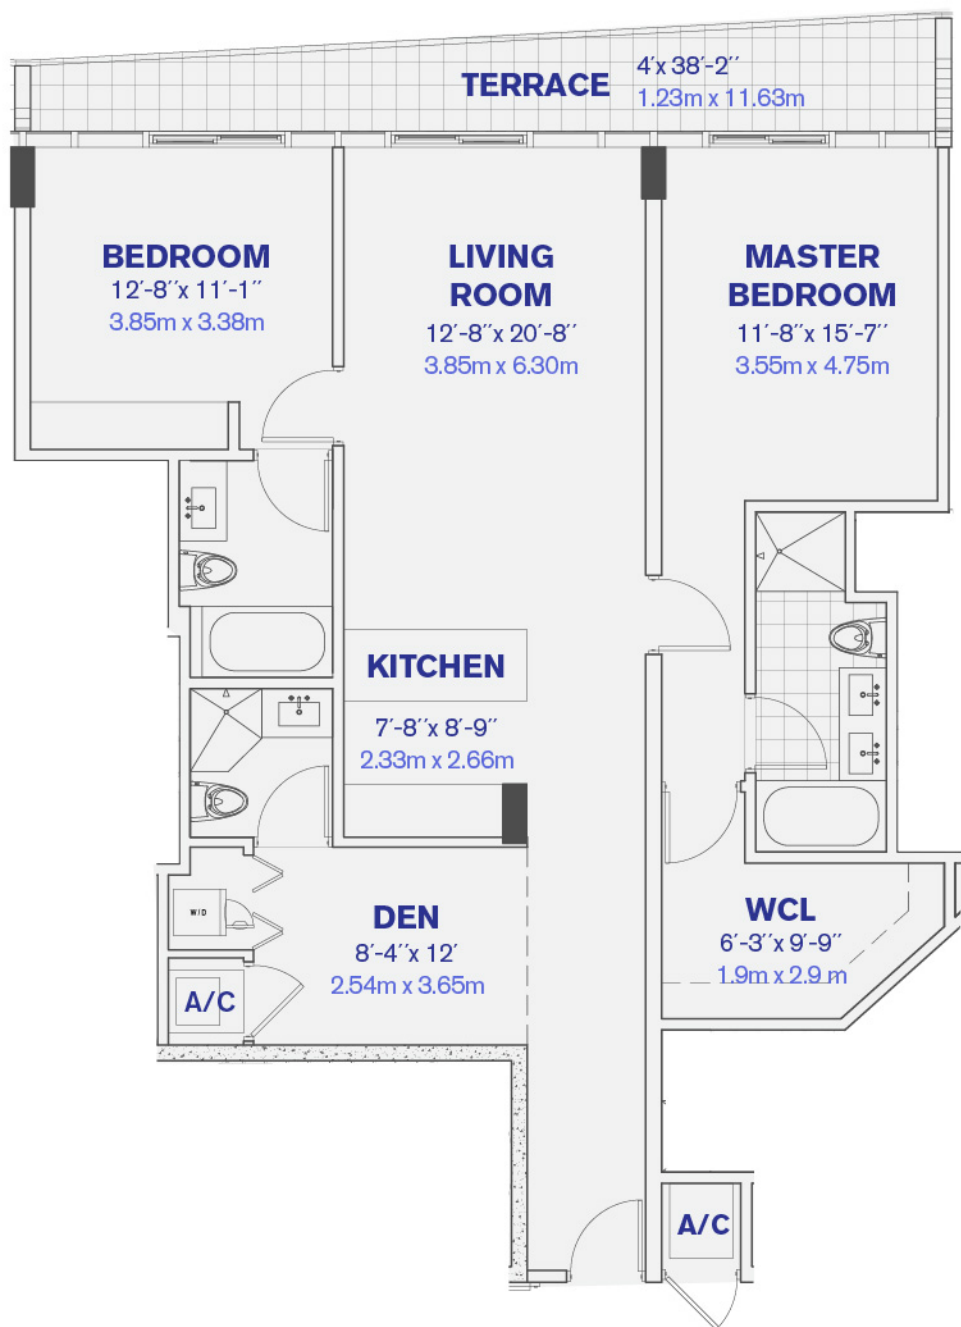

**UNIT A / 3RD LEVEL**

2 BEDROOM, 2 BATHROOM  
**TOTAL AC AREA: 1240 SQFT**  
**TOTAL AC AREA: 115.20 M<sup>2</sup>**

### UNIT B / 3RD LEVEL

2 BEDROOM + DEN, 3 BATHROOM

**TOTAL AC AREA: 1335 SQFT**

**TOTAL AC AREA: 124.03 M<sup>2</sup>**

**UNIT C / 3RD LEVEL**

2 BEDROOM, 2 BATHROOM  
**TOTAL AC AREA: 1276 SQFT**  
**TOTAL AC AREA: 118.54 M<sup>2</sup>**

**UNIT D / 4TH LEVEL**  
 2 BEDROOM, 2 BATHROOM  
**TOTAL AC AREA: 1280 SQFT**  
**TOTAL AC AREA: 118.92 M<sup>2</sup>**

**UNIT E / 4TH LEVEL**

1 BEDROOM + DEN, 2 BATHROOM

**TOTAL AC AREA: 1106 SQFT**

**TOTAL AC AREA: 102.75 M<sup>2</sup>**

### UNIT H / 3RD LEVEL

3 BEDROOM, 3 BATHROOM  
**TOTAL AC AREA: 1834 SQFT**  
**TOTAL AC AREA: 170.38 M<sup>2</sup>**