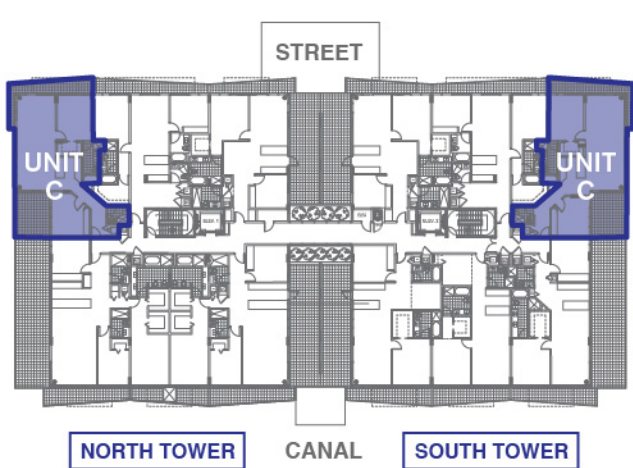

### UNIT B / 3RD LEVEL

2 BEDROOM + DEN, 3 BATHROOM

**TOTAL AC AREA: 1335 SQFT**

**TOTAL AC AREA: 124.03 M<sup>2</sup>**

**UNIT C / 3RD LEVEL**

2 BEDROOM, 2 BATHROOM  
**TOTAL AC AREA: 1276 SQFT**  
**TOTAL AC AREA: 118.54 M<sup>2</sup>**