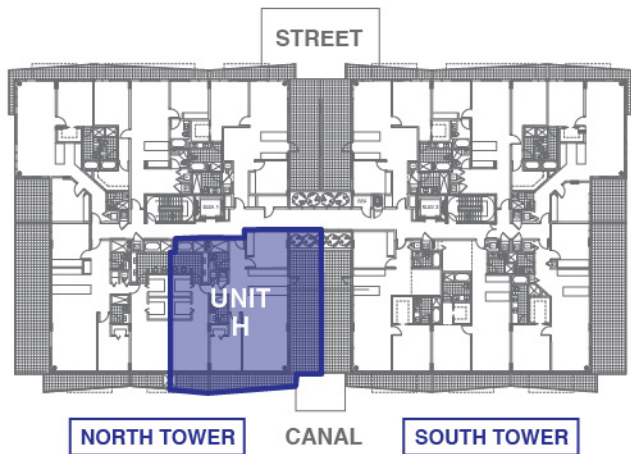

**UNIT F / 4TH LEVEL**

2 BEDROOM + DEN, 2 BATHROOM

**TOTAL AC AREA: 1330 SQFT**

**TOTAL AC AREA: 123.56 M<sup>2</sup>**

**UNIT G / 3RD LEVEL**  
**3 BEDROOM, 3 BATHROOM**  
**TOTAL AC AREA: 1882 SQFT**  
**TOTAL AC AREA: 174.84 M<sup>2</sup>**

### UNIT H / 3RD LEVEL

3 BEDROOM, 3 BATHROOM  
**TOTAL AC AREA: 1834 SQFT**  
**TOTAL AC AREA: 170.38 M<sup>2</sup>**