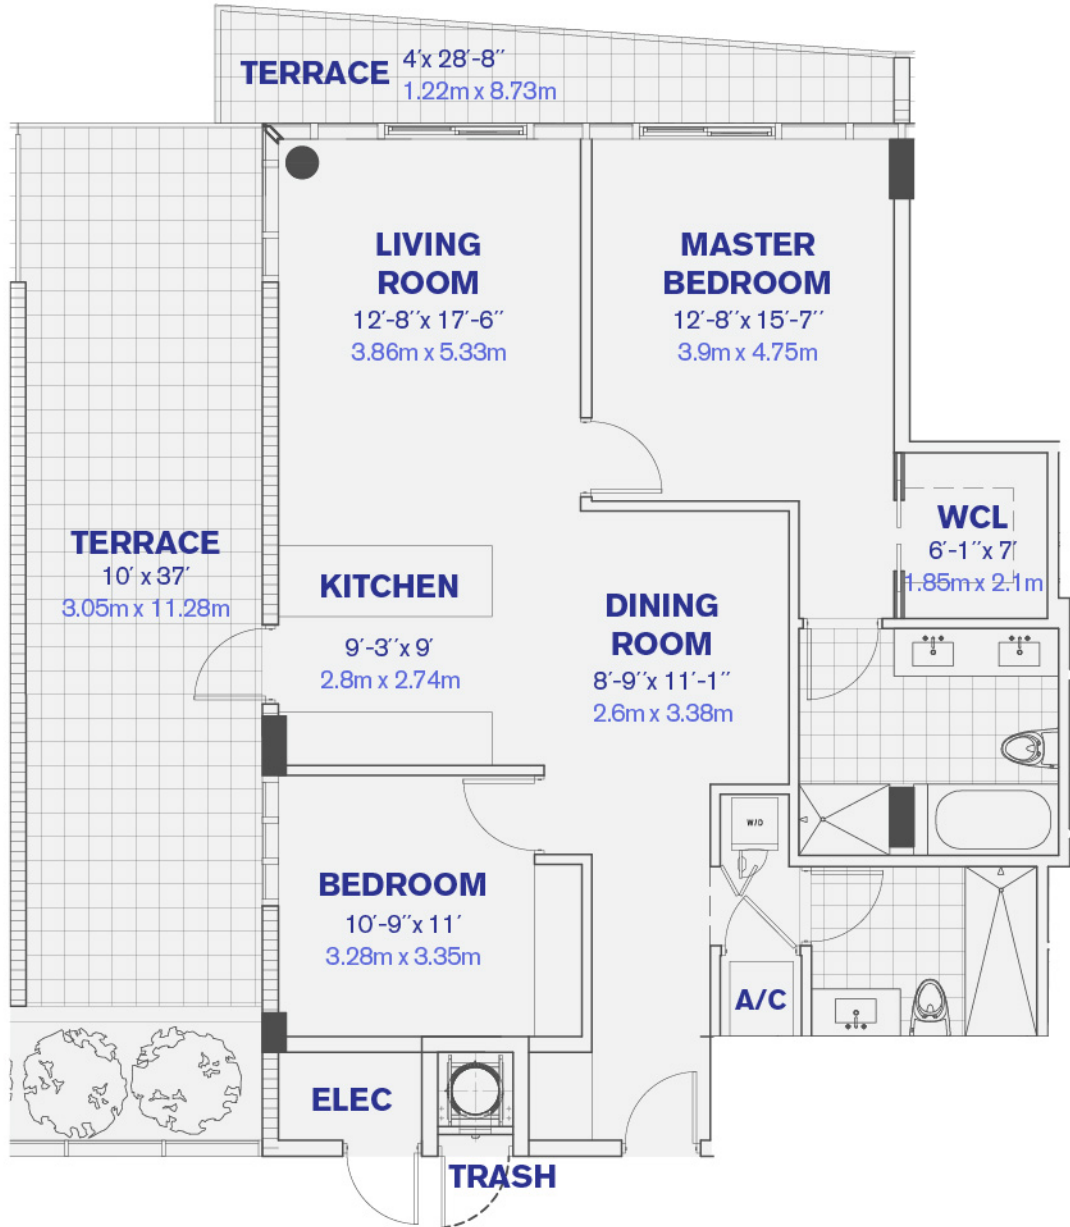

**UNIT A / 3RD LEVEL**

2 BEDROOM, 2 BATHROOM  
**TOTAL AC AREA: 1240 SQFT**  
**TOTAL AC AREA: 115.20 M<sup>2</sup>**

### UNIT B / 3RD LEVEL

2 BEDROOM + DEN, 3 BATHROOM

**TOTAL AC AREA: 1335 SQFT**

**TOTAL AC AREA: 124.03 M<sup>2</sup>**

**UNIT C / 3RD LEVEL**

2 BEDROOM, 2 BATHROOM  
**TOTAL AC AREA: 1276 SQFT**  
**TOTAL AC AREA: 118.54 M<sup>2</sup>**

**UNIT D / 4TH LEVEL**  
 2 BEDROOM, 2 BATHROOM  
**TOTAL AC AREA: 1280 SQFT**  
**TOTAL AC AREA: 118.92 M<sup>2</sup>**

**UNIT E / 4TH LEVEL**

1 BEDROOM + DEN, 2 BATHROOM

**TOTAL AC AREA: 1106 SQFT**

**TOTAL AC AREA: 102.75 M<sup>2</sup>**

### UNIT H / 3RD LEVEL

3 BEDROOM, 3 BATHROOM  
**TOTAL AC AREA: 1834 SQFT**  
**TOTAL AC AREA: 170.38 M<sup>2</sup>**