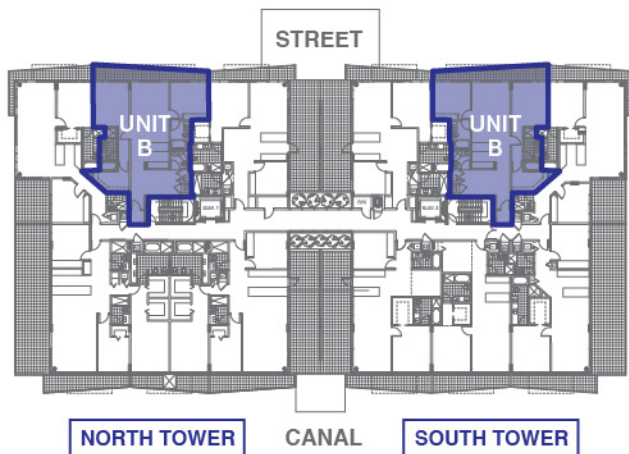

**UNIT A / 3RD LEVEL**

2 BEDROOM, 2 BATHROOM  
**TOTAL AC AREA: 1240 SQFT**  
**TOTAL AC AREA: 115.20 M<sup>2</sup>**

### UNIT B / 3RD LEVEL

2 BEDROOM + DEN, 3 BATHROOM

**TOTAL AC AREA: 1335 SQFT**

**TOTAL AC AREA: 124.03 M<sup>2</sup>**

**UNIT C / 3RD LEVEL**

2 BEDROOM, 2 BATHROOM  
**TOTAL AC AREA: 1276 SQFT**  
**TOTAL AC AREA: 118.54 M<sup>2</sup>**

**UNIT D / 4TH LEVEL**  
 2 BEDROOM, 2 BATHROOM  
**TOTAL AC AREA: 1280 SQFT**  
**TOTAL AC AREA: 118.92 M<sup>2</sup>**

**UNIT E / 4TH LEVEL**

1 BEDROOM + DEN, 2 BATHROOM

**TOTAL AC AREA: 1106 SQFT**

**TOTAL AC AREA: 102.75 M<sup>2</sup>**