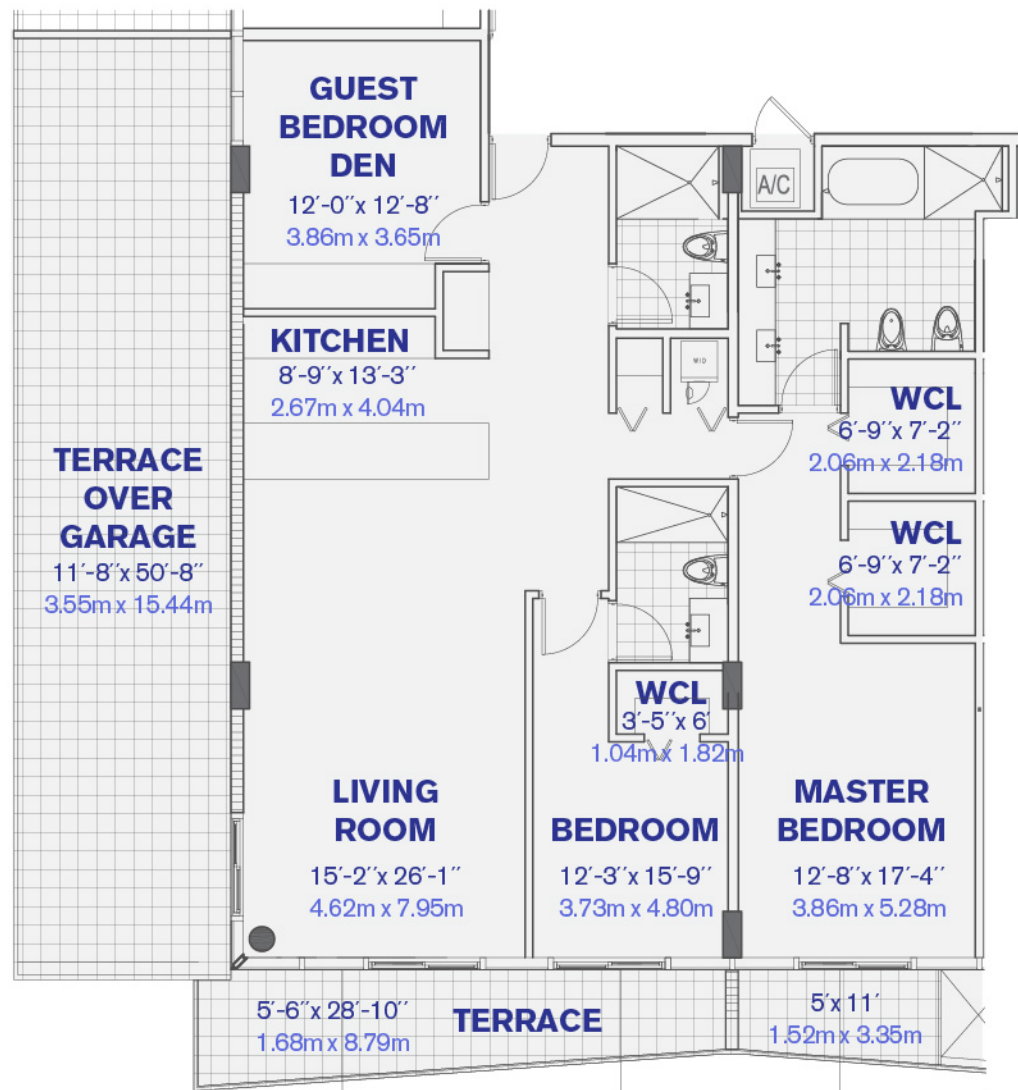

### UNIT B / 3RD LEVEL

2 BEDROOM + DEN, 3 BATHROOM

**TOTAL AC AREA: 1335 SQFT**

**TOTAL AC AREA: 124.03 M<sup>2</sup>**

**UNIT C / 3RD LEVEL**

2 BEDROOM, 2 BATHROOM  
**TOTAL AC AREA: 1276 SQFT**  
**TOTAL AC AREA: 118.54 M<sup>2</sup>**

**UNIT D / 4TH LEVEL**  
 2 BEDROOM, 2 BATHROOM  
**TOTAL AC AREA: 1280 SQFT**  
**TOTAL AC AREA: 118.92 M<sup>2</sup>**

**UNIT E / 4TH LEVEL**

1 BEDROOM + DEN, 2 BATHROOM

**TOTAL AC AREA: 1106 SQFT**

**TOTAL AC AREA: 102.75 M<sup>2</sup>**

**UNIT F / 4TH LEVEL**

2 BEDROOM + DEN, 2 BATHROOM

**TOTAL AC AREA: 1330 SQFT**

**TOTAL AC AREA: 123.56 M<sup>2</sup>**

**UNIT G / 3RD LEVEL**  
**3 BEDROOM, 3 BATHROOM**  
**TOTAL AC AREA: 1882 SQFT**  
**TOTAL AC AREA: 174.84 M<sup>2</sup>**

### UNIT H / 3RD LEVEL

3 BEDROOM, 3 BATHROOM  
**TOTAL AC AREA: 1834 SQFT**  
**TOTAL AC AREA: 170.38 M<sup>2</sup>**