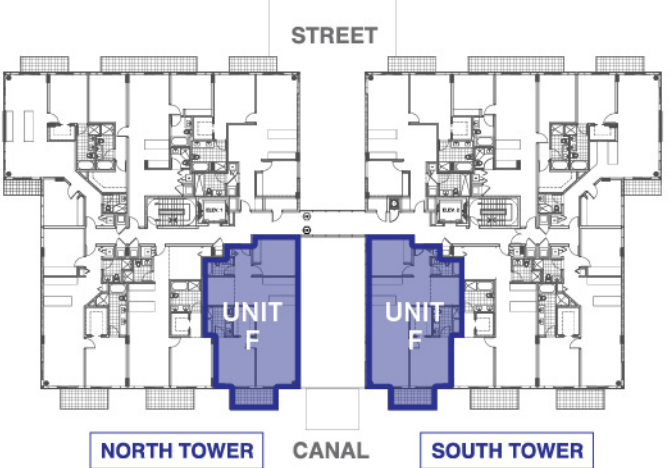

**UNIT D / 4TH LEVEL**  
 2 BEDROOM, 2 BATHROOM  
**TOTAL AC AREA: 1280 SQFT**  
**TOTAL AC AREA: 118.92 M<sup>2</sup>**

**UNIT E / 4TH LEVEL**

1 BEDROOM + DEN, 2 BATHROOM

**TOTAL AC AREA: 1106 SQFT**

**TOTAL AC AREA: 102.75 M<sup>2</sup>**

**UNIT F / 4TH LEVEL**

2 BEDROOM + DEN, 2 BATHROOM

**TOTAL AC AREA: 1330 SQFT**

**TOTAL AC AREA: 123.56 M<sup>2</sup>**

**UNIT G / 3RD LEVEL**  
**3 BEDROOM, 3 BATHROOM**  
**TOTAL AC AREA: 1882 SQFT**  
**TOTAL AC AREA: 174.84 M<sup>2</sup>**