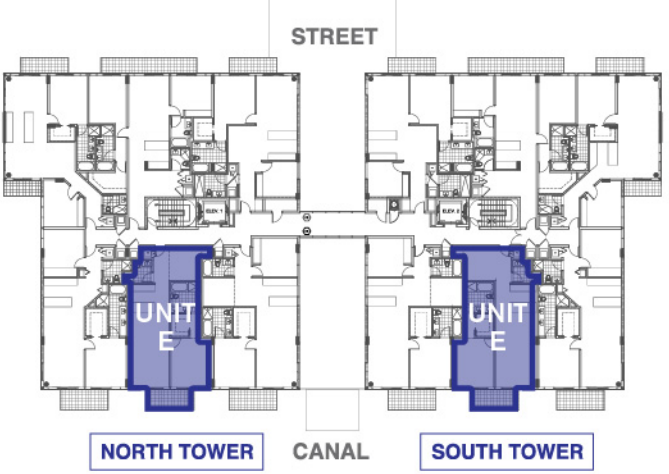

### UNIT B / 3RD LEVEL

2 BEDROOM + DEN, 3 BATHROOM

**TOTAL AC AREA: 1335 SQFT**

**TOTAL AC AREA: 124.03 M<sup>2</sup>**

**UNIT C / 3RD LEVEL**

2 BEDROOM, 2 BATHROOM  
**TOTAL AC AREA: 1276 SQFT**  
**TOTAL AC AREA: 118.54 M<sup>2</sup>**

**UNIT D / 4TH LEVEL**  
 2 BEDROOM, 2 BATHROOM  
**TOTAL AC AREA: 1280 SQFT**  
**TOTAL AC AREA: 118.92 M<sup>2</sup>**

**UNIT E / 4TH LEVEL**

1 BEDROOM + DEN, 2 BATHROOM

**TOTAL AC AREA: 1106 SQFT**

**TOTAL AC AREA: 102.75 M<sup>2</sup>**