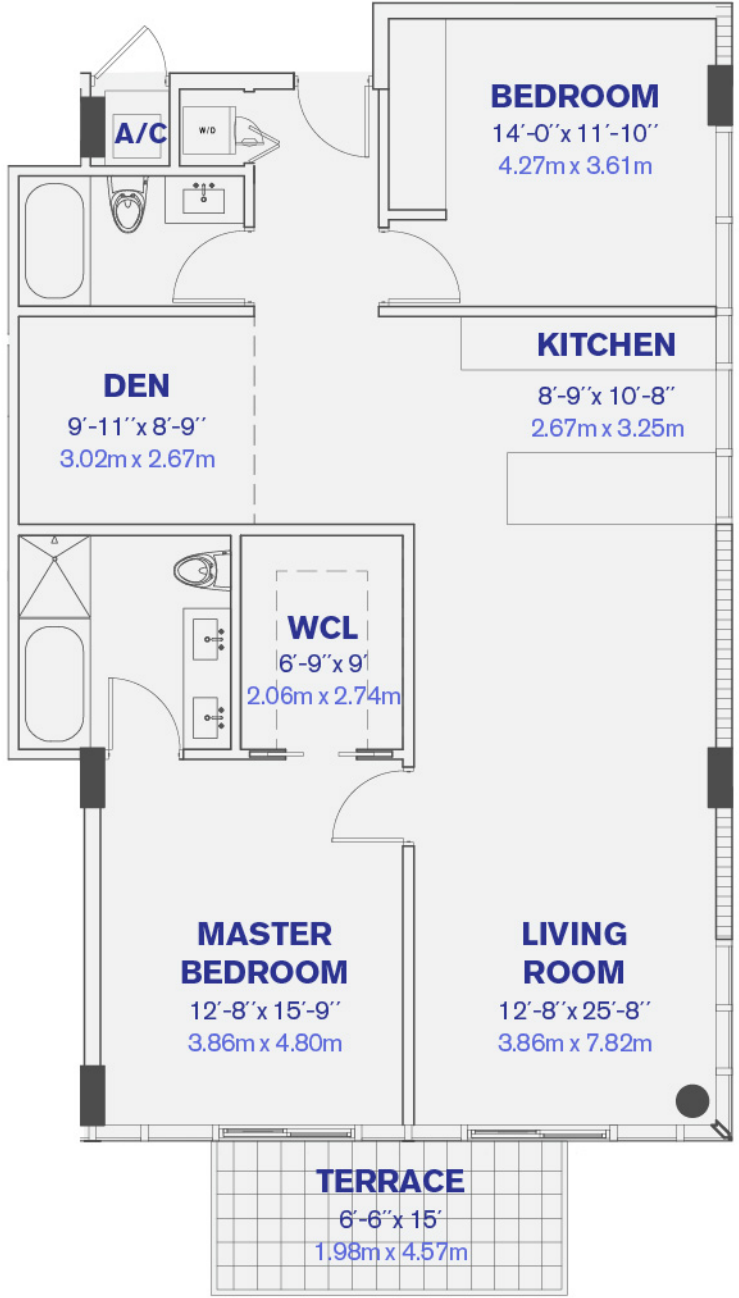

### UNIT B / 3RD LEVEL

2 BEDROOM + DEN, 3 BATHROOM

**TOTAL AC AREA: 1335 SQFT**

**TOTAL AC AREA: 124.03 M<sup>2</sup>**

**UNIT C / 3RD LEVEL**

2 BEDROOM, 2 BATHROOM  
**TOTAL AC AREA: 1276 SQFT**  
**TOTAL AC AREA: 118.54 M<sup>2</sup>**

**UNIT D / 4TH LEVEL**  
 2 BEDROOM, 2 BATHROOM  
**TOTAL AC AREA: 1280 SQFT**  
**TOTAL AC AREA: 118.92 M<sup>2</sup>**

**UNIT E / 4TH LEVEL**

1 BEDROOM + DEN, 2 BATHROOM

**TOTAL AC AREA: 1106 SQFT**

**TOTAL AC AREA: 102.75 M<sup>2</sup>**

**UNIT F / 4TH LEVEL**

2 BEDROOM + DEN, 2 BATHROOM

**TOTAL AC AREA: 1330 SQFT**

**TOTAL AC AREA: 123.56 M<sup>2</sup>**

**UNIT G / 3RD LEVEL**  
**3 BEDROOM, 3 BATHROOM**  
**TOTAL AC AREA: 1882 SQFT**  
**TOTAL AC AREA: 174.84 M<sup>2</sup>**

### UNIT H / 3RD LEVEL

3 BEDROOM, 3 BATHROOM  
**TOTAL AC AREA: 1834 SQFT**  
**TOTAL AC AREA: 170.38 M<sup>2</sup>**