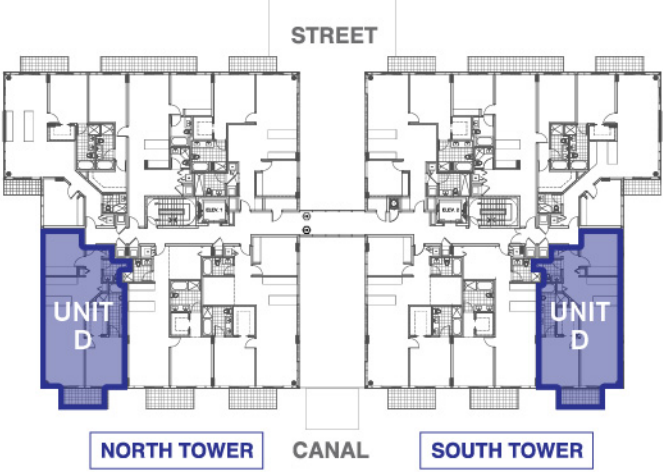

### UNIT B / 3RD LEVEL

2 BEDROOM + DEN, 3 BATHROOM

**TOTAL AC AREA: 1335 SQFT**

**TOTAL AC AREA: 124.03 M<sup>2</sup>**

**UNIT C / 3RD LEVEL**

2 BEDROOM, 2 BATHROOM  
**TOTAL AC AREA: 1276 SQFT**  
**TOTAL AC AREA: 118.54 M<sup>2</sup>**

**UNIT D / 4TH LEVEL**  
 2 BEDROOM, 2 BATHROOM  
**TOTAL AC AREA: 1280 SQFT**  
**TOTAL AC AREA: 118.92 M<sup>2</sup>**

**UNIT E / 4TH LEVEL**

1 BEDROOM + DEN, 2 BATHROOM

**TOTAL AC AREA: 1106 SQFT**

**TOTAL AC AREA: 102.75 M<sup>2</sup>**