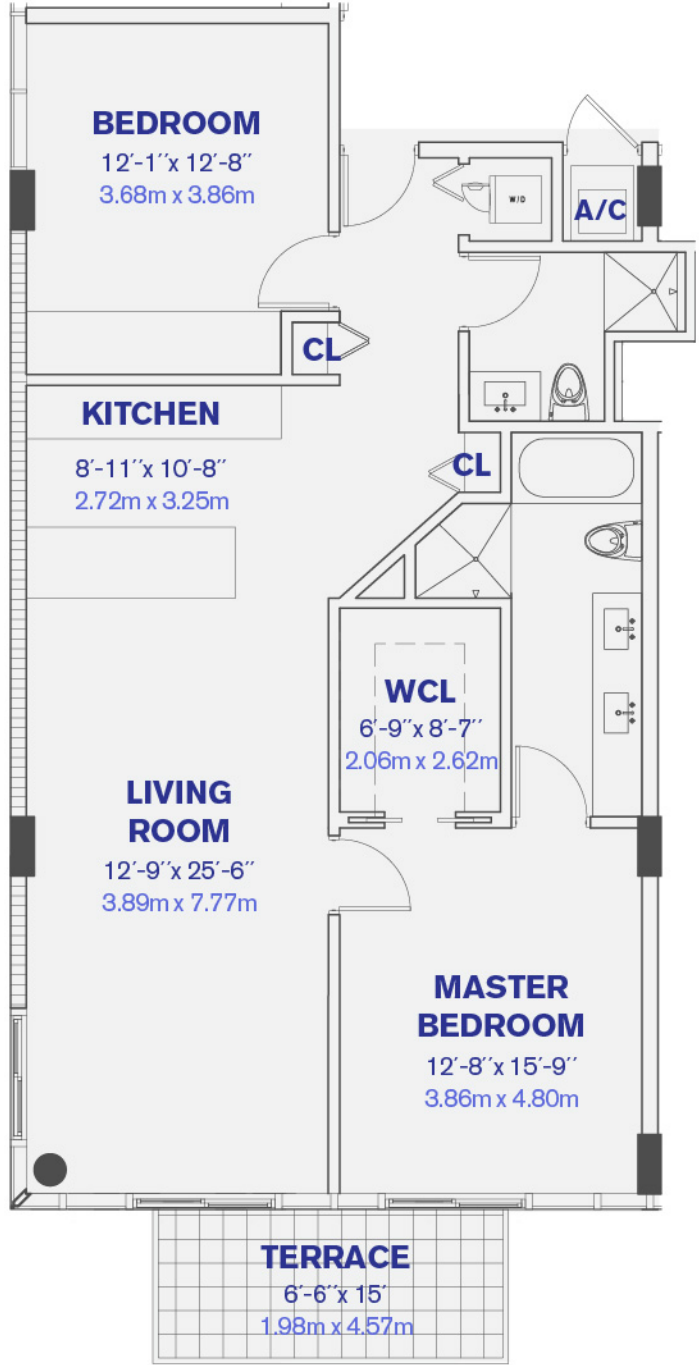

### UNIT B / 3RD LEVEL

2 BEDROOM + DEN, 3 BATHROOM

**TOTAL AC AREA: 1335 SQFT**

**TOTAL AC AREA: 124.03 M<sup>2</sup>**

**UNIT C / 3RD LEVEL**

2 BEDROOM, 2 BATHROOM  
**TOTAL AC AREA: 1276 SQFT**  
**TOTAL AC AREA: 118.54 M<sup>2</sup>**

**UNIT D / 4TH LEVEL**  
 2 BEDROOM, 2 BATHROOM  
**TOTAL AC AREA: 1280 SQFT**  
**TOTAL AC AREA: 118.92 M<sup>2</sup>**

**UNIT E / 4TH LEVEL**

1 BEDROOM + DEN, 2 BATHROOM

**TOTAL AC AREA: 1106 SQFT**

**TOTAL AC AREA: 102.75 M<sup>2</sup>**

**UNIT F / 4TH LEVEL**

2 BEDROOM + DEN, 2 BATHROOM

**TOTAL AC AREA: 1330 SQFT**

**TOTAL AC AREA: 123.56 M<sup>2</sup>**

**UNIT G / 3RD LEVEL**  
**3 BEDROOM, 3 BATHROOM**  
**TOTAL AC AREA: 1882 SQFT**  
**TOTAL AC AREA: 174.84 M<sup>2</sup>**

### UNIT H / 3RD LEVEL

3 BEDROOM, 3 BATHROOM  
**TOTAL AC AREA: 1834 SQFT**  
**TOTAL AC AREA: 170.38 M<sup>2</sup>**