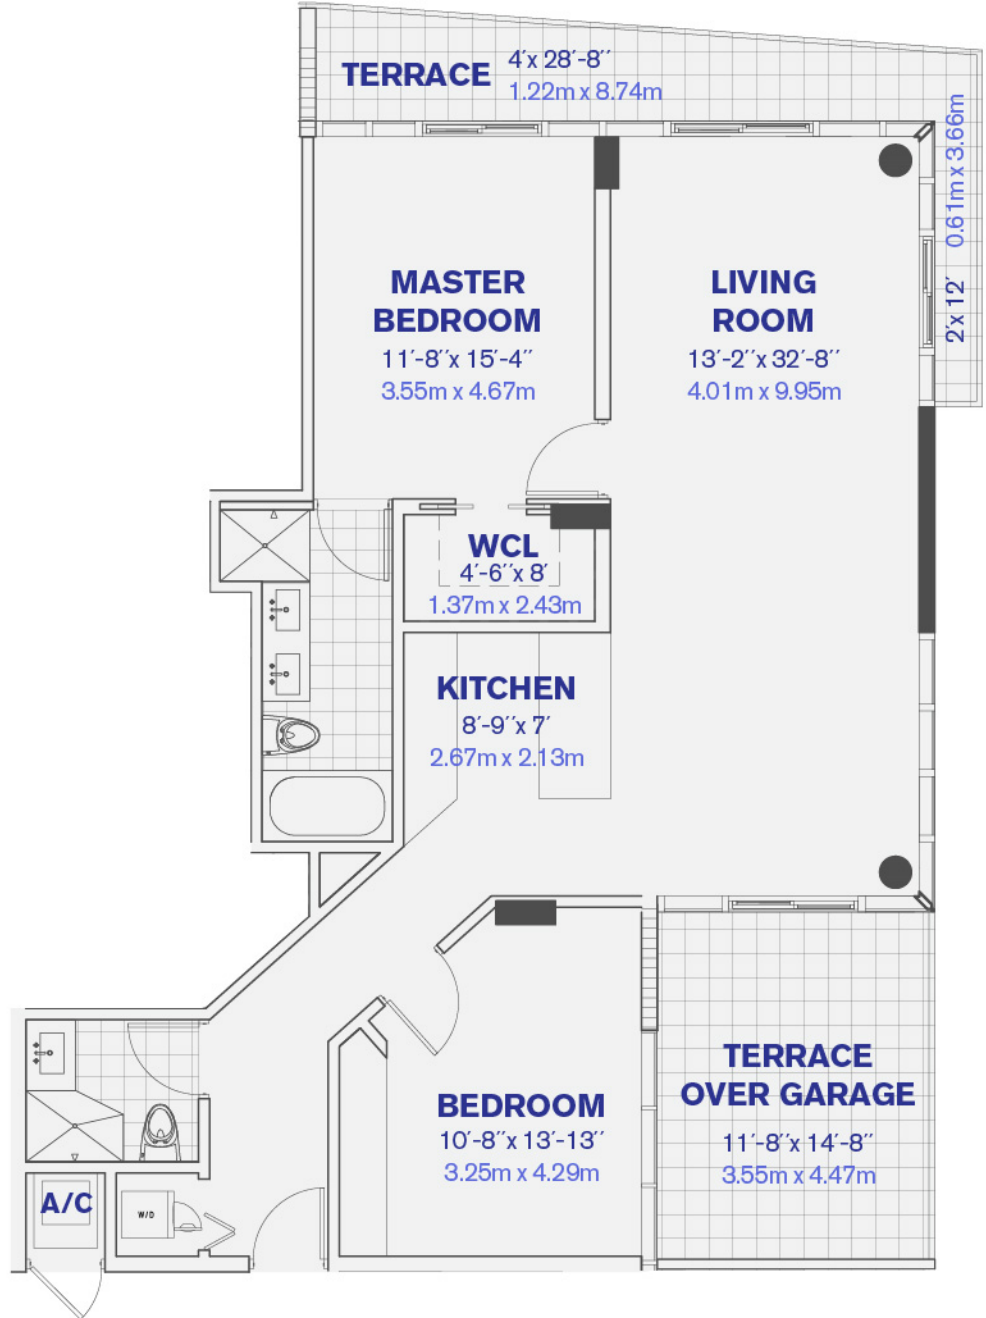

### UNIT B / 3RD LEVEL

2 BEDROOM + DEN, 3 BATHROOM

**TOTAL AC AREA: 1335 SQFT**

**TOTAL AC AREA: 124.03 M<sup>2</sup>**

**UNIT C / 3RD LEVEL**

2 BEDROOM, 2 BATHROOM  
**TOTAL AC AREA: 1276 SQFT**  
**TOTAL AC AREA: 118.54 M<sup>2</sup>**

**UNIT D / 4TH LEVEL**  
 2 BEDROOM, 2 BATHROOM  
**TOTAL AC AREA: 1280 SQFT**  
**TOTAL AC AREA: 118.92 M<sup>2</sup>**

**UNIT E / 4TH LEVEL**

1 BEDROOM + DEN, 2 BATHROOM

**TOTAL AC AREA: 1106 SQFT**

**TOTAL AC AREA: 102.75 M<sup>2</sup>**

**UNIT F / 4TH LEVEL**

2 BEDROOM + DEN, 2 BATHROOM

**TOTAL AC AREA: 1330 SQFT**

**TOTAL AC AREA: 123.56 M<sup>2</sup>**

**UNIT G / 3RD LEVEL**  
**3 BEDROOM, 3 BATHROOM**  
**TOTAL AC AREA: 1882 SQFT**  
**TOTAL AC AREA: 174.84 M<sup>2</sup>**

### UNIT H / 3RD LEVEL

3 BEDROOM, 3 BATHROOM  
**TOTAL AC AREA: 1834 SQFT**  
**TOTAL AC AREA: 170.38 M<sup>2</sup>**