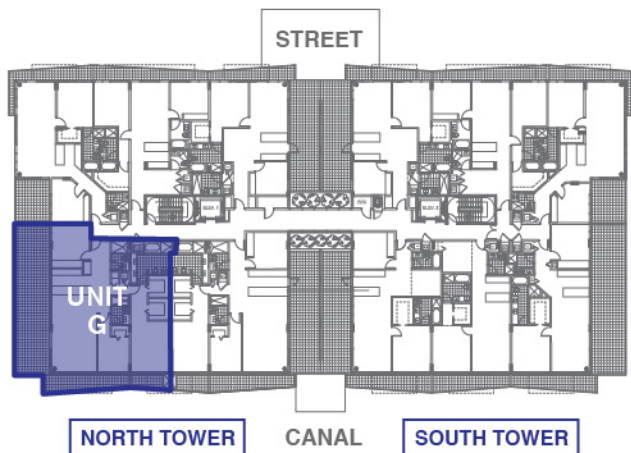

UNIT G / 3RD LEVEL
3 BEDROOM, 3 BATHROOM
TOTAL AC AREA: 1882 SQFT
TOTAL AC AREA: 174.84 M²