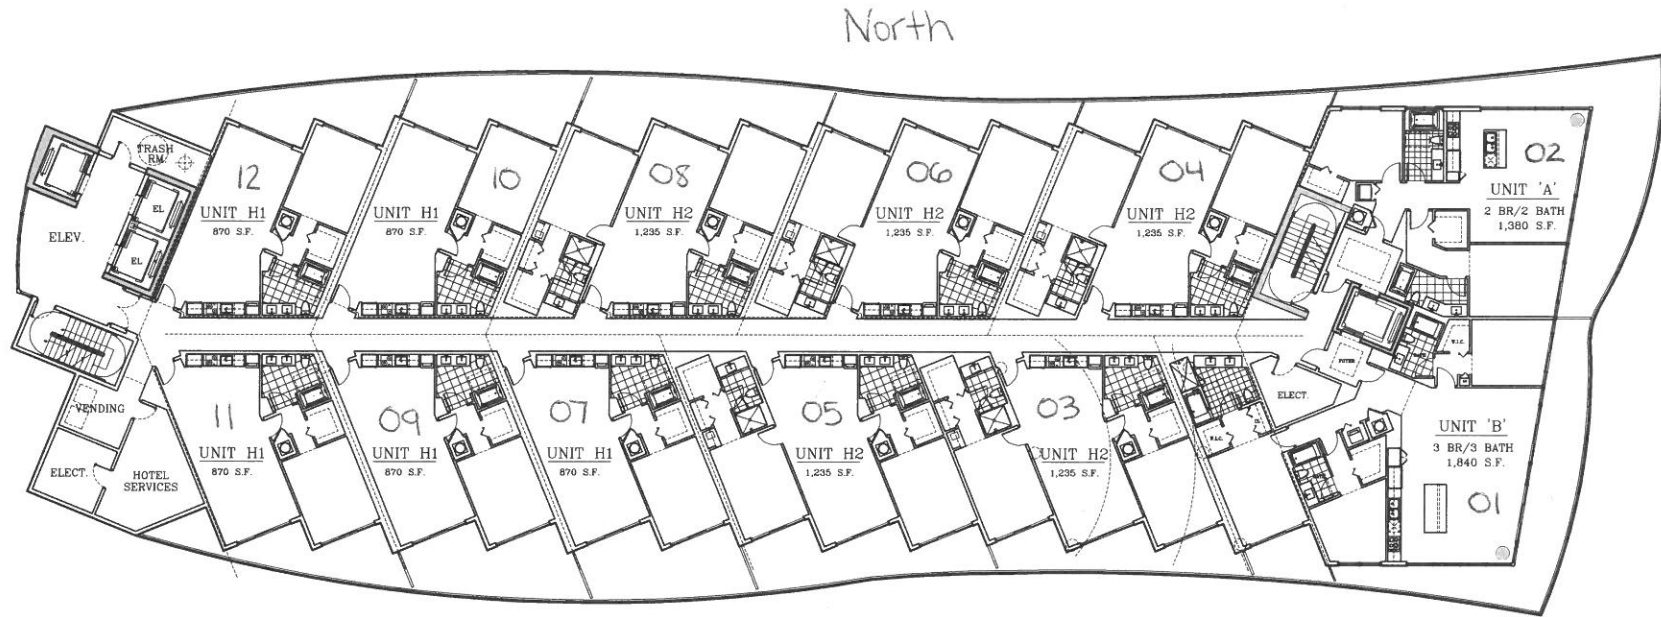

West
(ALA)

East
(Ocean)

North

South

TYPICAL TOWER PLAN
LEVELS 10-40
SCALE 1/8"

HYDE RESORT & RESIDENCES
HOLLYWOOD FLORIDA

RESIDENCE F1
2 BEDROOMS 2 BATHS

A/C INTERIOR AREA	1,355 SQ.FT.
TERRACE AREA	660 SQ.FT.
TOTAL RESIDENCE	2,050 SQ.FT.

HYDE RESORT & RESIDENCES
HOLLYWOOD FLORIDA

RESIDENCE F2

1 BEDROOM 1 BATH

A/C INTERIOR AREA	870 SQ.FT.
TERRACE AREA	190 SQ.FT.
TOTAL RESIDENCE	1,060 SQ.FT.

HYDE RESORT & RESIDENCES
HOLLYWOOD FLORIDA

RESIDENCE F3
1 BEDROOM 1 BATH

A/C INTERIOR AREA	800 SQ.FT.
TERRACE AREA	180 SQ.FT.
TOTAL RESIDENCE	980 SQ.FT.

HYDE RESORT & RESIDENCES
HOLLYWOOD FLORIDA

RESIDENCE F4

1 BEDROOM 1 BATH

A/C INTERIOR AREA	705 SQ.FT.
TERRACE AREA	120 SQ.FT.
TOTAL RESIDENCE	825 SQ.FT.

HYDE RESORT & RESIDENCES
HOLLYWOOD FLORIDA

RESIDENCE F5
1 BEDROOM 1 BATH

A/C INTERIOR AREA	730 SQ.FT.
TERRACE AREA	340 SQ.FT.
TOTAL RESIDENCE	1,070 SQ.FT.

HYDE RESORT & RESIDENCES
HOLLYWOOD FLORIDA

RESIDENCE 01