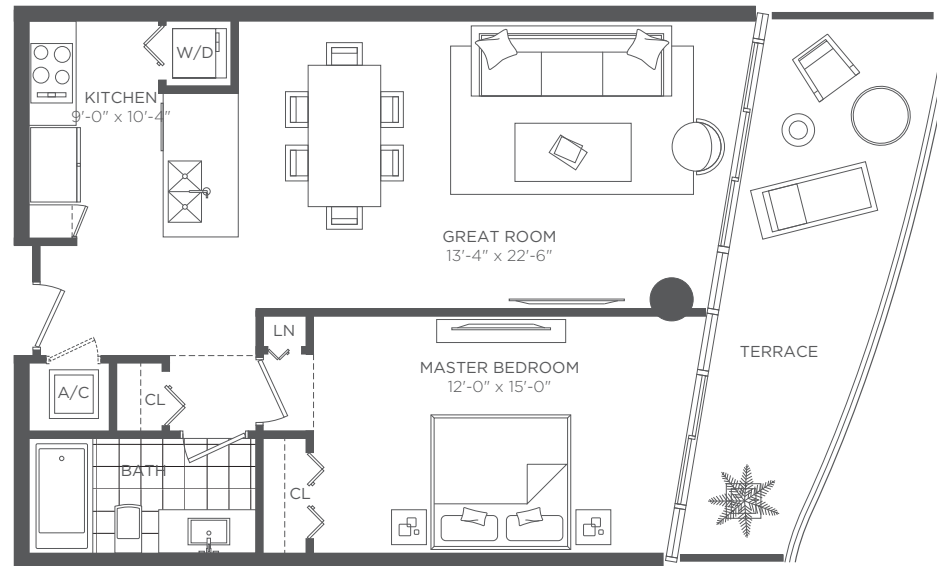

West
(ALA)

East
(Ocean)

North

South

TYPICAL TOWER PLAN
LEVELS 10-40
SCALE 1/8"

HYDE RESORT & RESIDENCES
HOLLYWOOD FLORIDA

RESIDENCE F1
2 BEDROOMS 2 BATHS

A/C INTERIOR AREA	1,355 SQ.FT.
TERRACE AREA	660 SQ.FT.
TOTAL RESIDENCE	2,050 SQ.FT.

HYDE RESORT & RESIDENCES
HOLLYWOOD FLORIDA

RESIDENCE F2

1 BEDROOM 1 BATH

A/C INTERIOR AREA	870 SQ.FT.
TERRACE AREA	190 SQ.FT.
TOTAL RESIDENCE	1,060 SQ.FT.

HYDE RESORT & RESIDENCES
HOLLYWOOD FLORIDA

RESIDENCE F3
1 BEDROOM 1 BATH

A/C INTERIOR AREA	800 SQ.FT.
TERRACE AREA	180 SQ.FT.
TOTAL RESIDENCE	980 SQ.FT.

HYDE RESORT & RESIDENCES
HOLLYWOOD FLORIDA

RESIDENCE F4

1 BEDROOM 1 BATH

A/C INTERIOR AREA	705 SQ.FT.
TERRACE AREA	120 SQ.FT.
TOTAL RESIDENCE	825 SQ.FT.