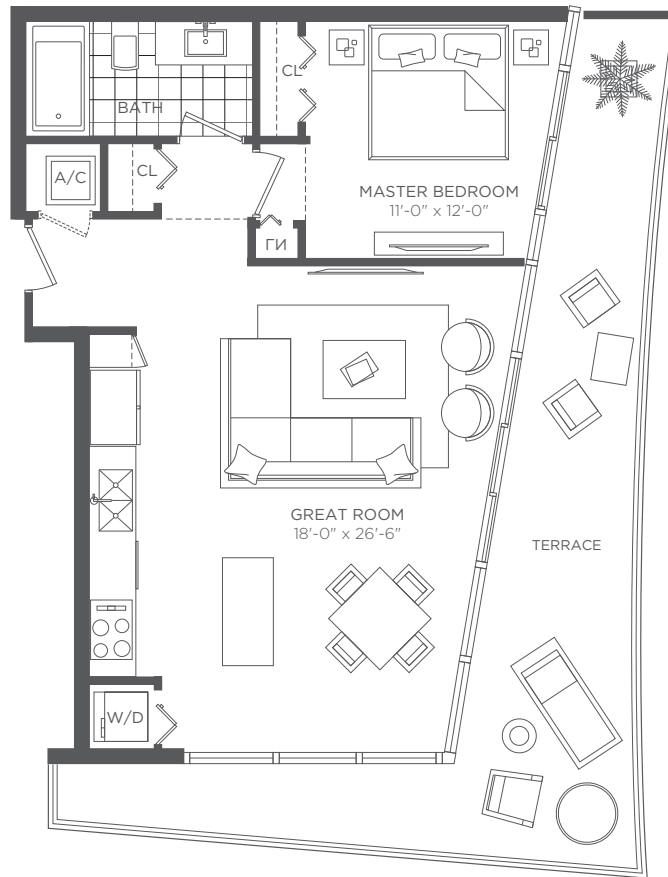

West
(ALA)

East
(Ocean)

North

South

TYPICAL TOWER PLAN
LEVELS 10-40
SCALE 1/8"

HYDE RESORT & RESIDENCES
HOLLYWOOD FLORIDA

RESIDENCE F1
2 BEDROOMS 2 BATHS

A/C INTERIOR AREA	1,355 SQ.FT.
TERRACE AREA	660 SQ.FT.
TOTAL RESIDENCE	2,050 SQ.FT.

HYDE RESORT & RESIDENCES
HOLLYWOOD FLORIDA

RESIDENCE F2

1 BEDROOM 1 BATH

A/C INTERIOR AREA	870 SQ.FT.
TERRACE AREA	190 SQ.FT.
TOTAL RESIDENCE	1,060 SQ.FT.

HYDE RESORT & RESIDENCES
HOLLYWOOD FLORIDA

RESIDENCE F3
1 BEDROOM 1 BATH

A/C INTERIOR AREA	800 SQ.FT.
TERRACE AREA	180 SQ.FT.
TOTAL RESIDENCE	980 SQ.FT.

HYDE RESORT & RESIDENCES
HOLLYWOOD FLORIDA

RESIDENCE F4

1 BEDROOM 1 BATH

A/C INTERIOR AREA	705 SQ.FT.
TERRACE AREA	120 SQ.FT.
TOTAL RESIDENCE	825 SQ.FT.

HYDE RESORT & RESIDENCES
HOLLYWOOD FLORIDA

RESIDENCE F5
1 BEDROOM 1 BATH

A/C INTERIOR AREA	730 SQ.FT.
TERRACE AREA	340 SQ.FT.
TOTAL RESIDENCE	1,070 SQ.FT.

HYDE RESORT & RESIDENCES
HOLLYWOOD FLORIDA

RESIDENCE 01