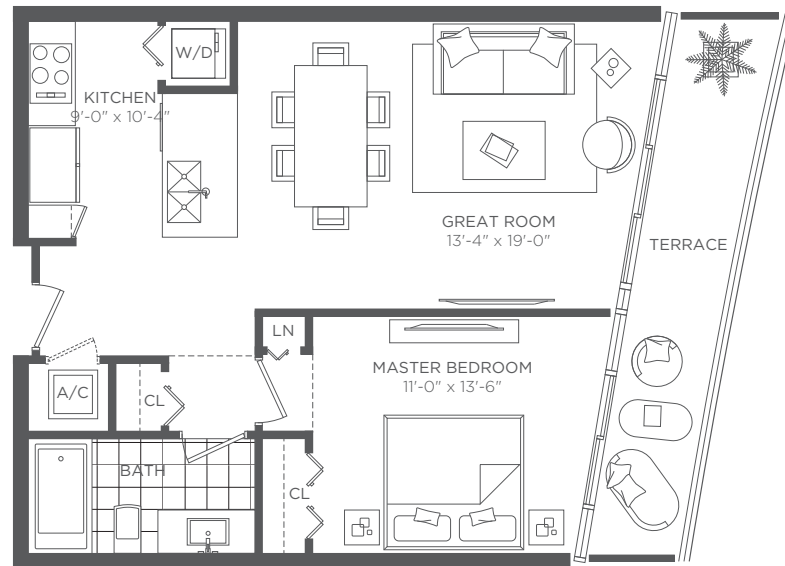

West
(ALA)

East
(Ocean)

North

South

TYPICAL TOWER PLAN
LEVELS 10-40
SCALE 1/8"

HYDE RESORT & RESIDENCES
HOLLYWOOD FLORIDA

RESIDENCE F1
2 BEDROOMS 2 BATHS

A/C INTERIOR AREA	1,355 SQ.FT.
TERRACE AREA	660 SQ.FT.
TOTAL RESIDENCE	2,050 SQ.FT.

HYDE RESORT & RESIDENCES
HOLLYWOOD FLORIDA

RESIDENCE F2

1 BEDROOM 1 BATH

A/C INTERIOR AREA	870 SQ.FT.
TERRACE AREA	190 SQ.FT.
TOTAL RESIDENCE	1,060 SQ.FT.

HYDE RESORT & RESIDENCES
HOLLYWOOD FLORIDA

RESIDENCE F3
1 BEDROOM 1 BATH

A/C INTERIOR AREA	800 SQ.FT.
TERRACE AREA	180 SQ.FT.
TOTAL RESIDENCE	980 SQ.FT.

HYDE RESORT & RESIDENCES
HOLLYWOOD FLORIDA

RESIDENCE F4

1 BEDROOM 1 BATH

A/C INTERIOR AREA	705 SQ.FT.
TERRACE AREA	120 SQ.FT.
TOTAL RESIDENCE	825 SQ.FT.