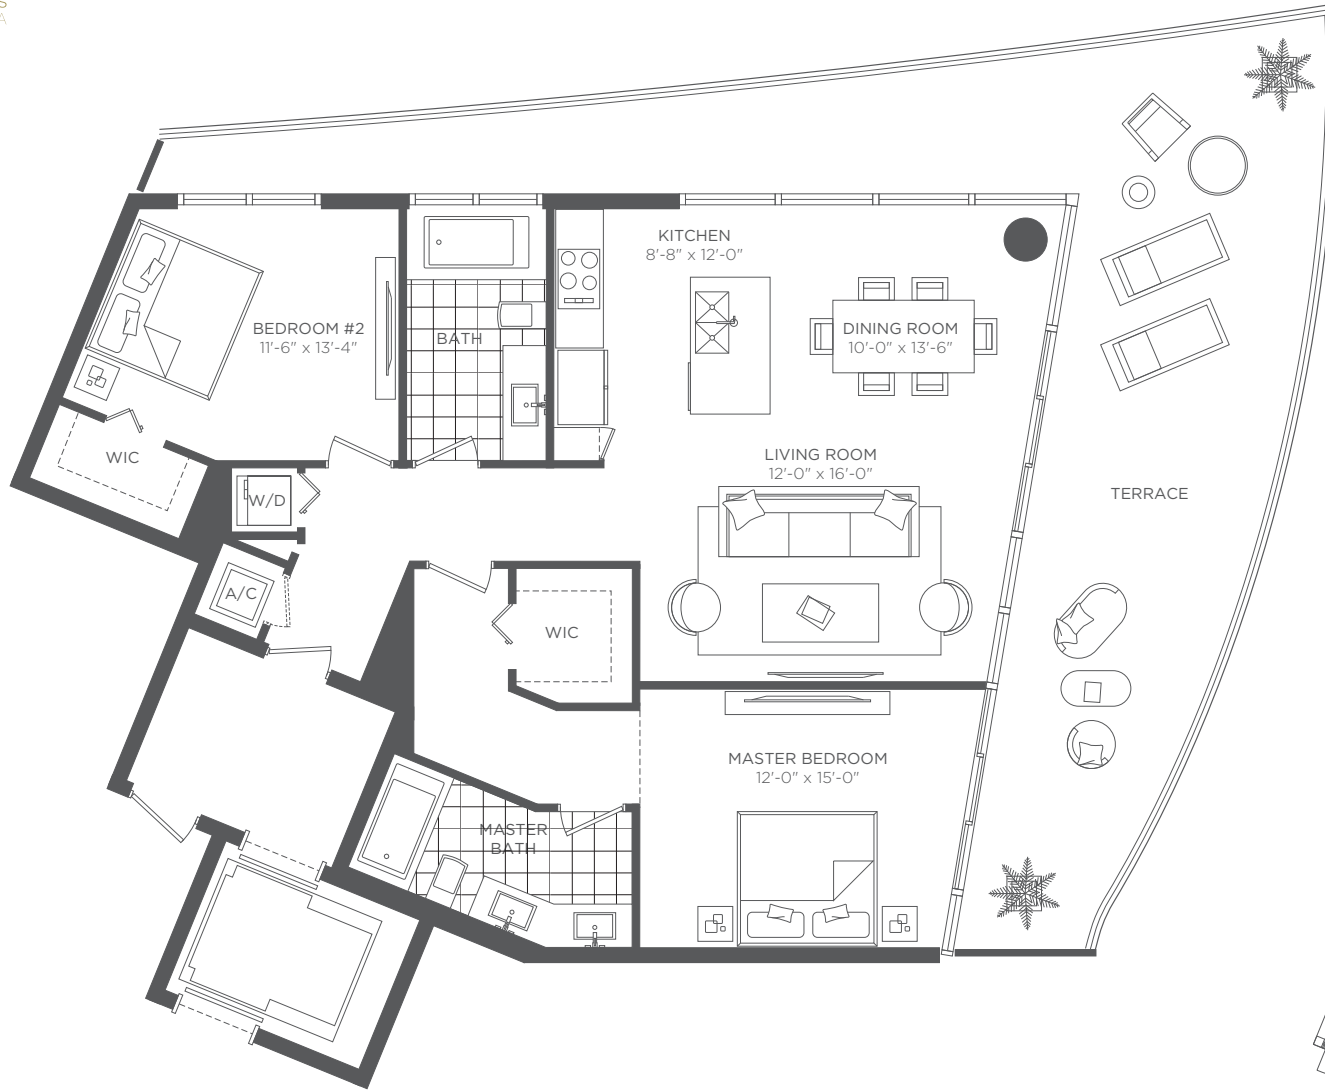

HYDE RESORT & RESIDENCES
HOLLYWOOD FLORIDA

RESIDENCE 02
2 BEDROOMS 2 BATHS

A/C INTERIOR AREA 1,380 SQ.FT.
TERRACE AREA 670 SQ.FT.
TOTAL RESIDENCE 2,050 SQ.FT.