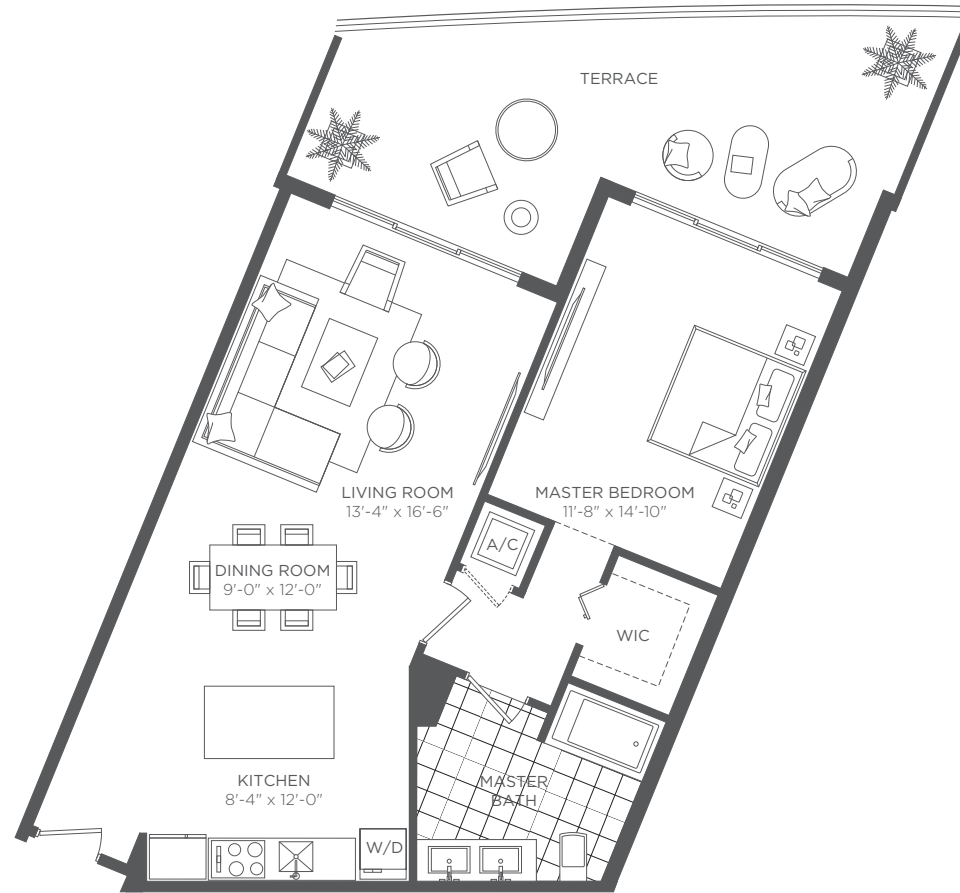

HYDE RESORT & RESIDENCES
HOLLYWOOD FLORIDA

RESIDENCE 07, 09, 10, 11,12
1 BEDROOM 1 BATH

A/C INTERIOR AREA	870 SQ.FT.
TERRACE AREA	290 SQ.FT.
TOTAL RESIDENCE	1,160 SQ.FT.