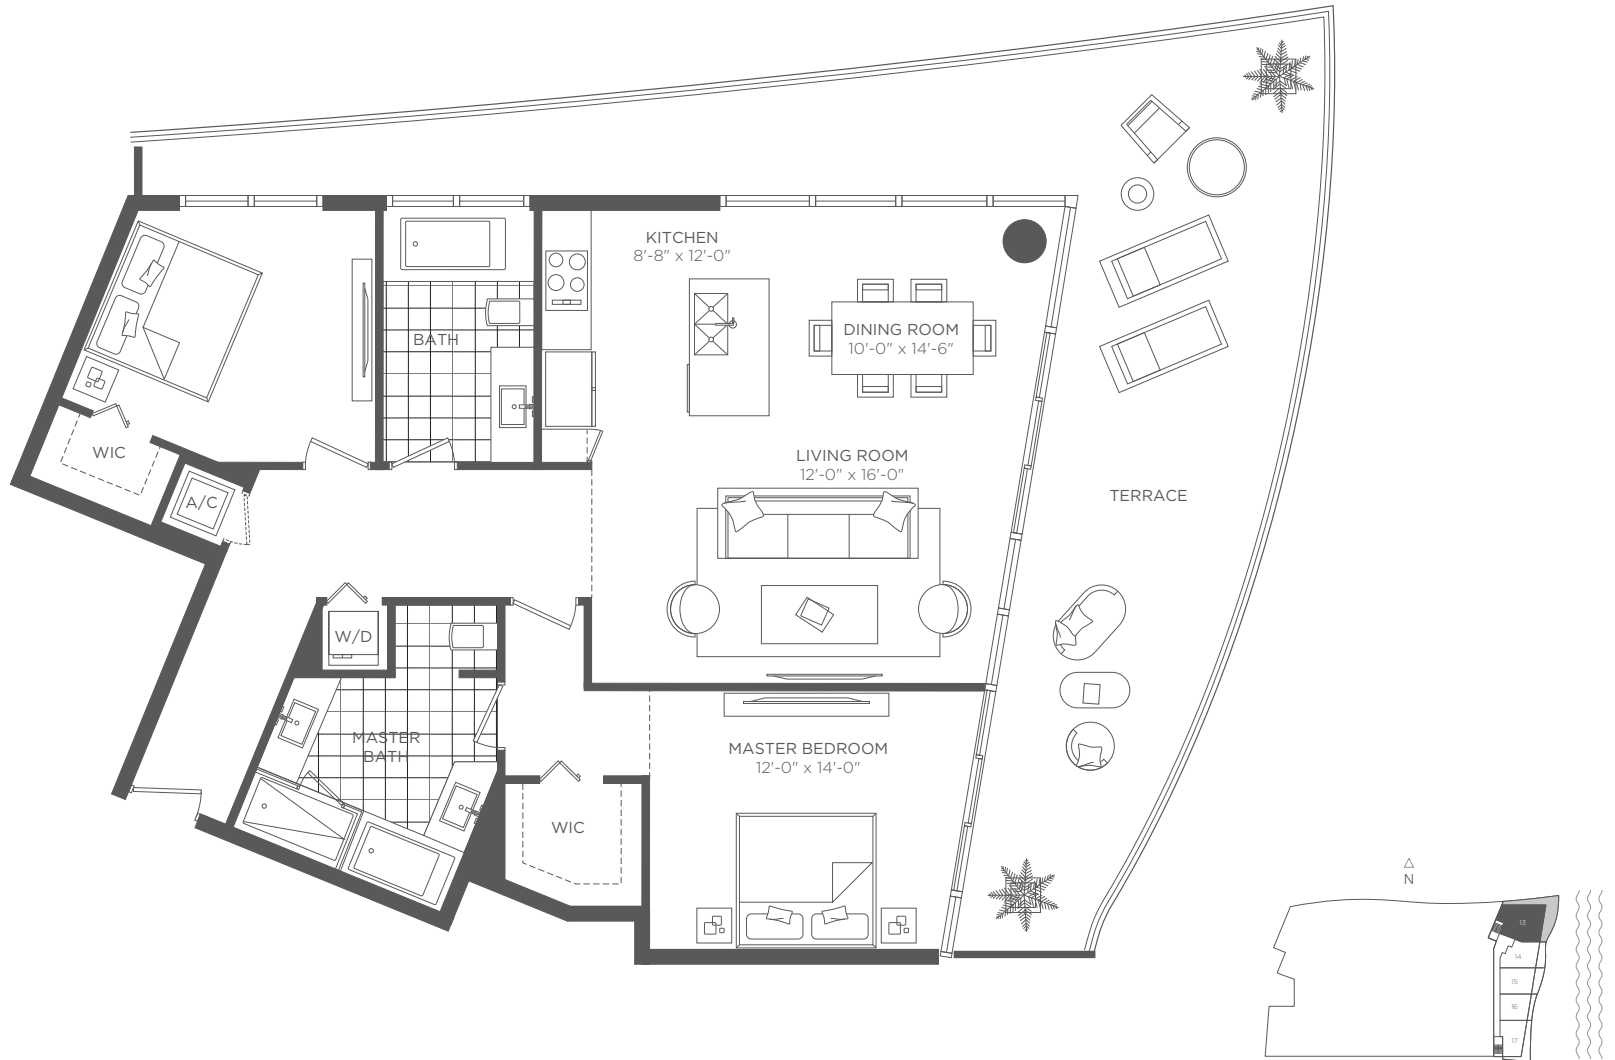

West
(ALA)

East
(Ocean)

North

South

TYPICAL TOWER PLAN
LEVELS 10-40
SCALE 1/8"

HYDE RESORT & RESIDENCES
HOLLYWOOD FLORIDA

RESIDENCE F1
2 BEDROOMS 2 BATHS

A/C INTERIOR AREA	1,355 SQ.FT.
TERRACE AREA	660 SQ.FT.
TOTAL RESIDENCE	2,050 SQ.FT.

HYDE RESORT & RESIDENCES
HOLLYWOOD FLORIDA

RESIDENCE F2

1 BEDROOM 1 BATH

A/C INTERIOR AREA	870 SQ.FT.
TERRACE AREA	190 SQ.FT.
TOTAL RESIDENCE	1,060 SQ.FT.

HYDE RESORT & RESIDENCES
HOLLYWOOD FLORIDA

RESIDENCE F3
1 BEDROOM 1 BATH

A/C INTERIOR AREA	800 SQ.FT.
TERRACE AREA	180 SQ.FT.
TOTAL RESIDENCE	980 SQ.FT.

HYDE RESORT & RESIDENCES
HOLLYWOOD FLORIDA

RESIDENCE F4

1 BEDROOM 1 BATH

A/C INTERIOR AREA	705 SQ.FT.
TERRACE AREA	120 SQ.FT.
TOTAL RESIDENCE	825 SQ.FT.