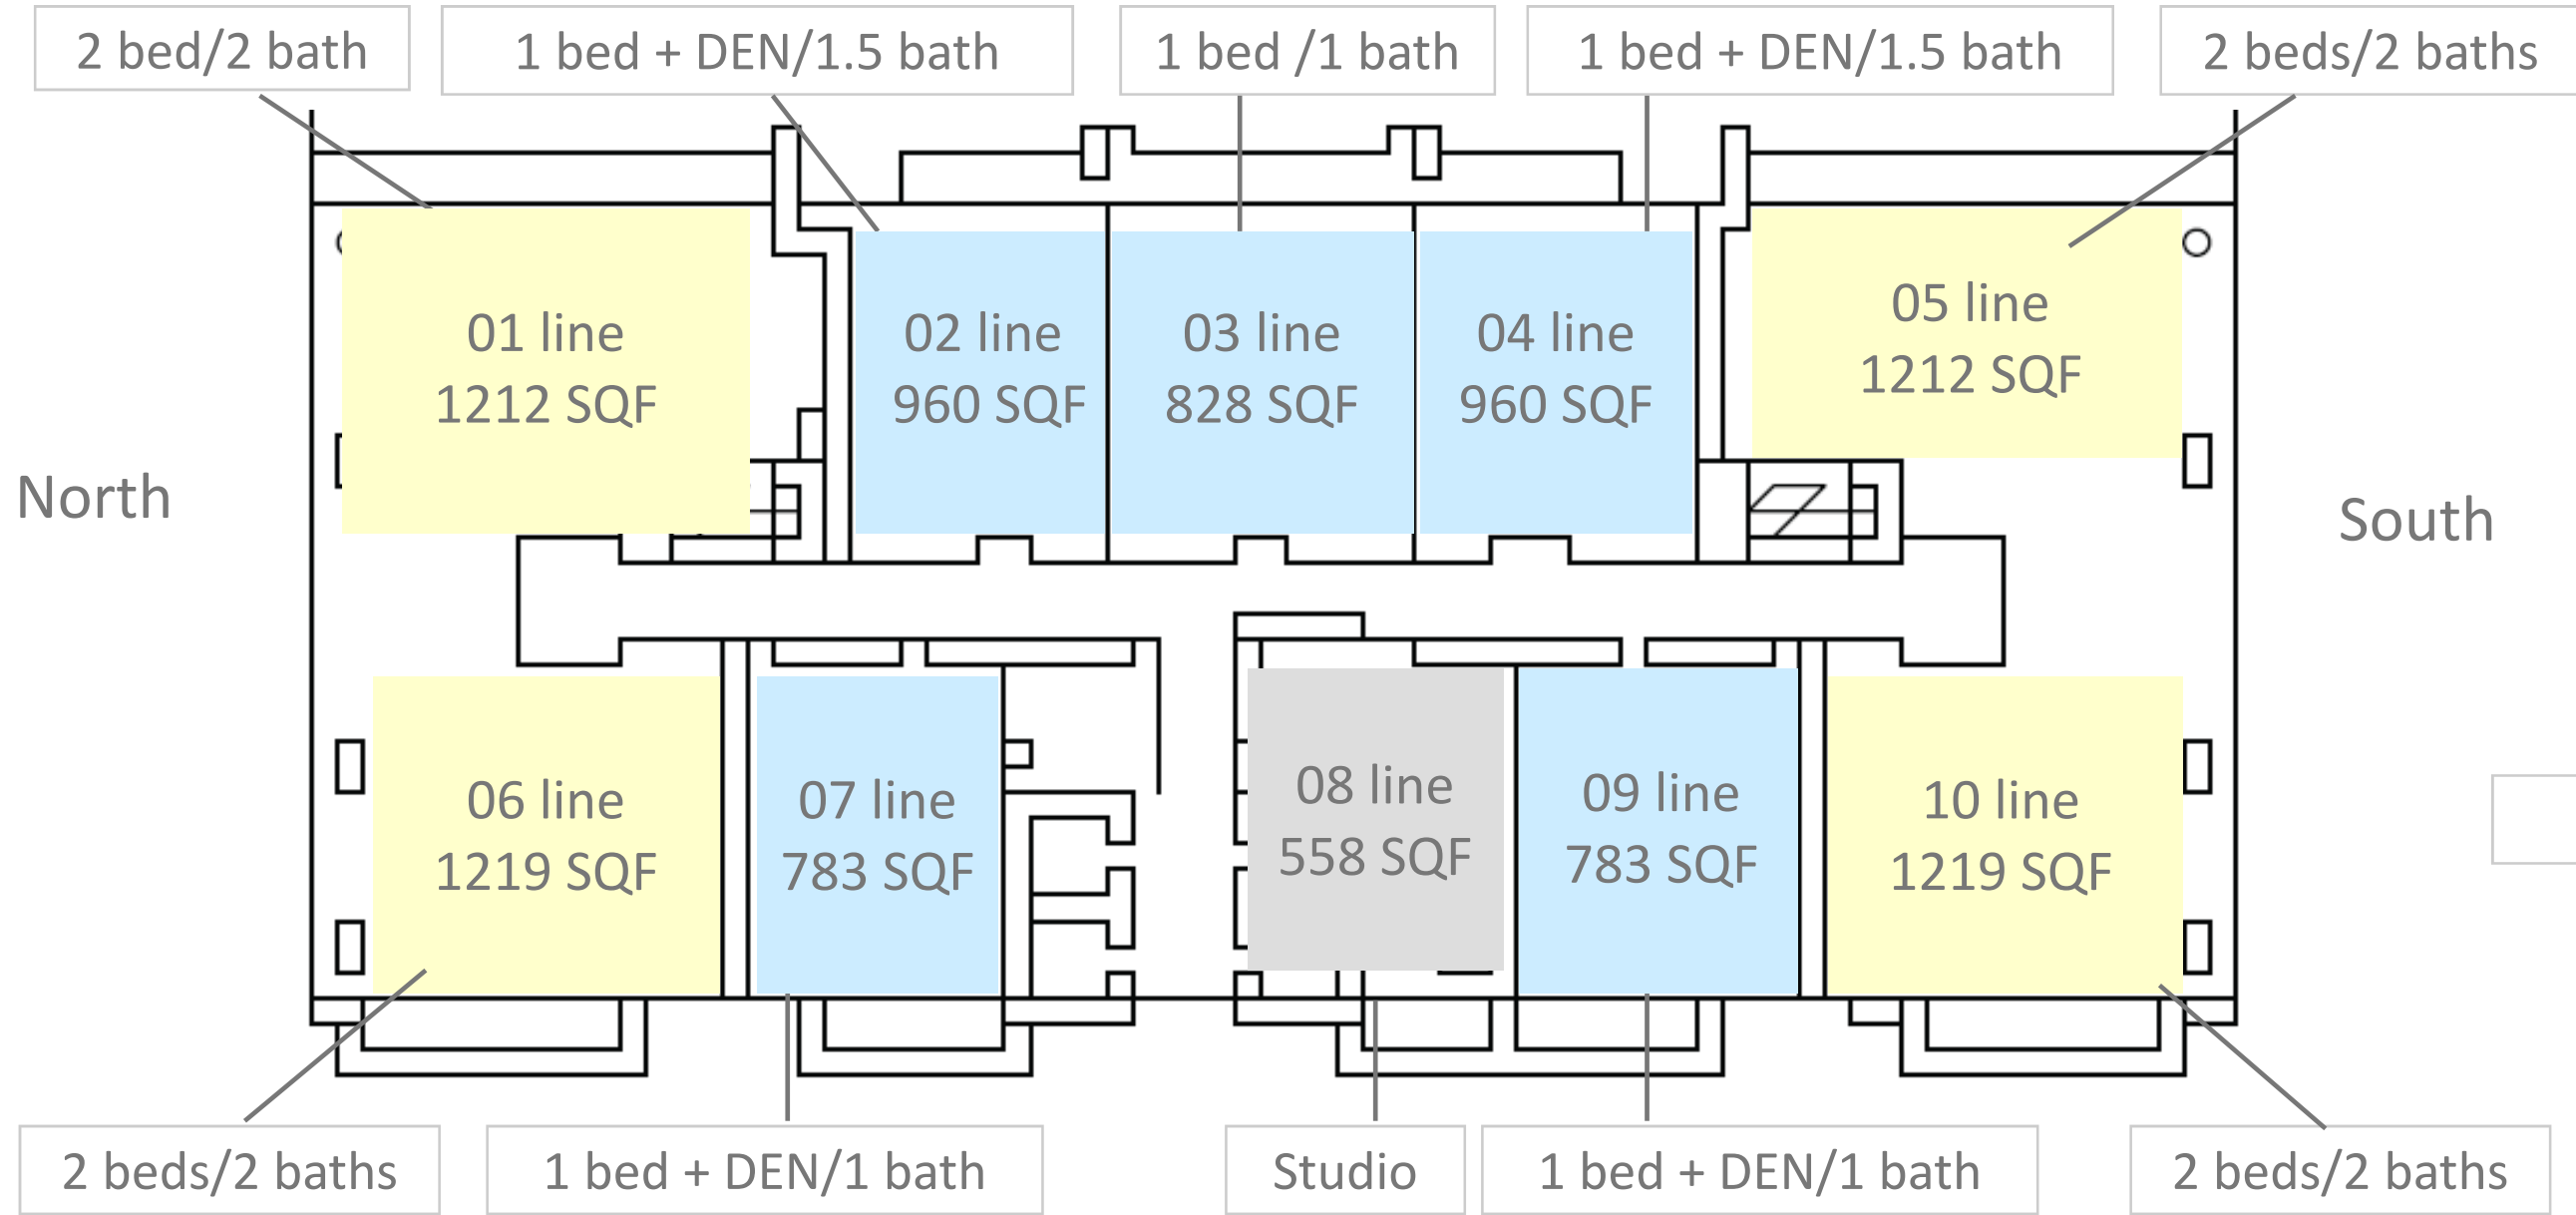

East

LOFTS, 1 bed/1.5 bath, two level

West

North

South

West

South Miami Ave.

North

South

West

South Miami Ave.