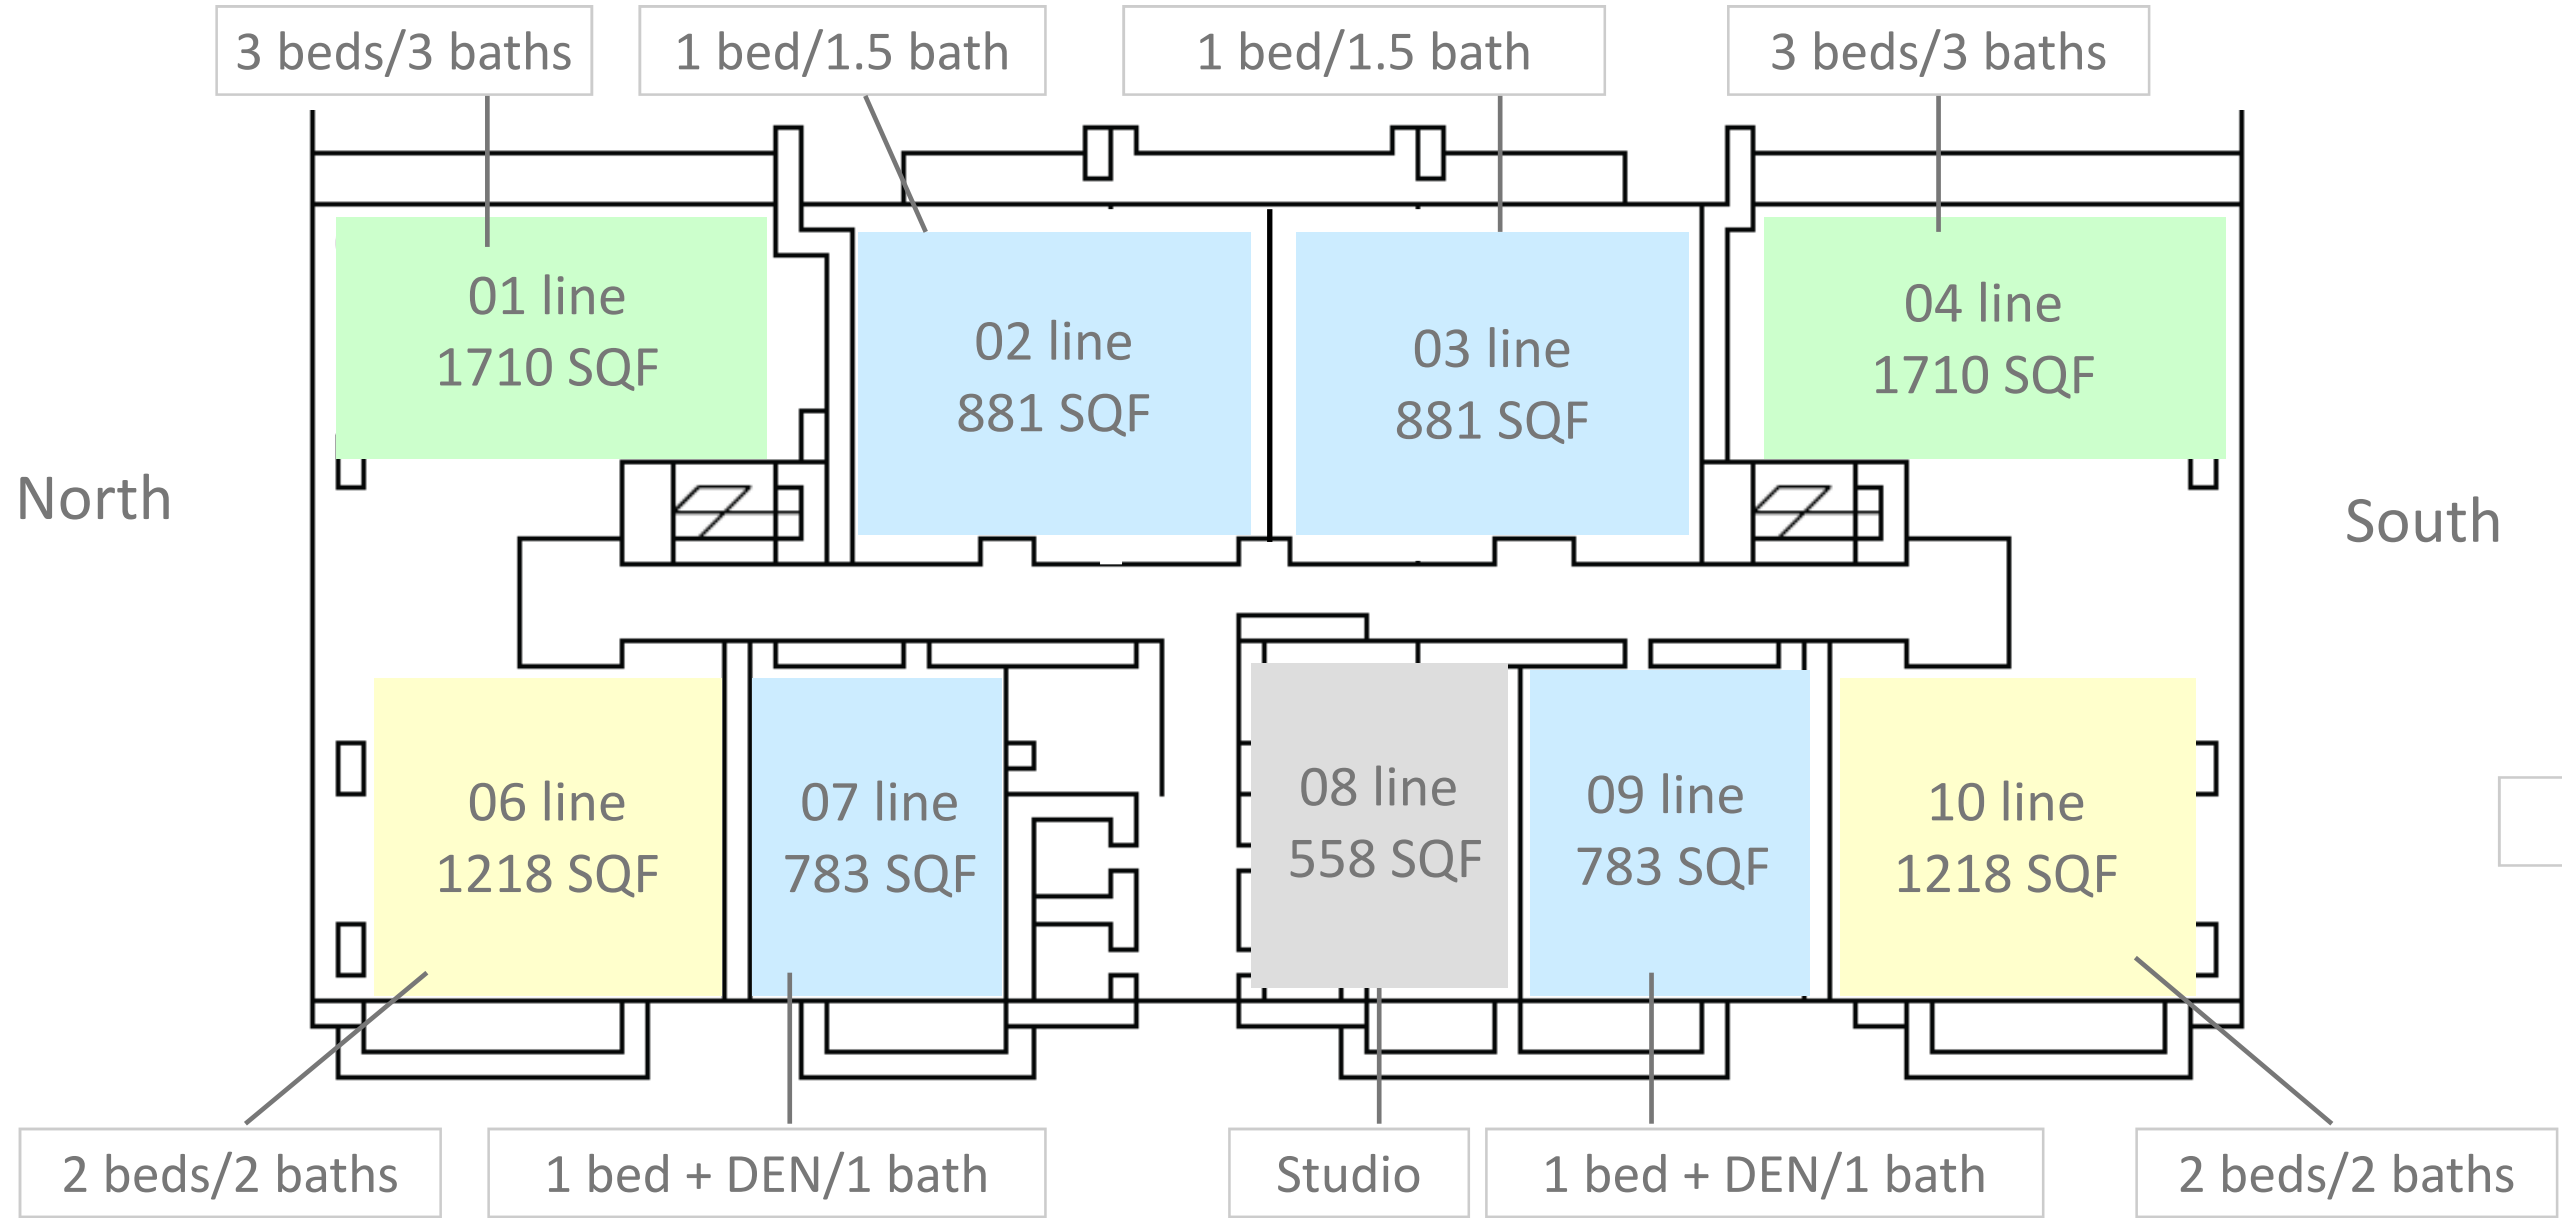

East

LOFTS, 1 bed/1.5 bath, two level

West

North

South

West

South Miami Ave.

North

South

West

South Miami Ave.