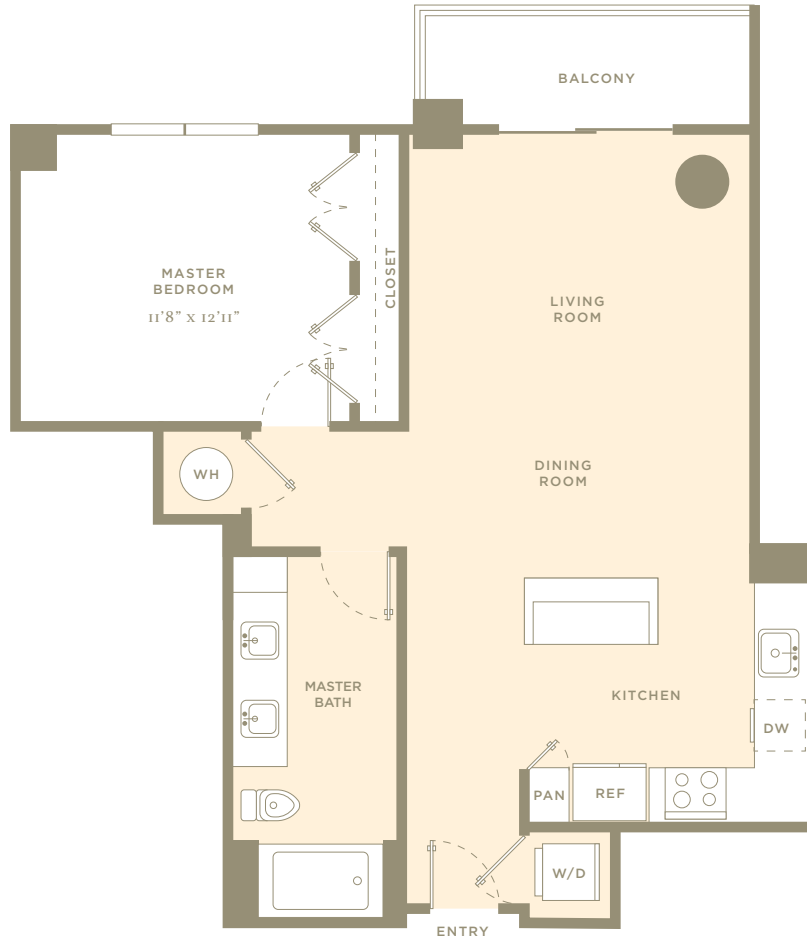

*Floor plans are artist's rendering. All dimensions are approximate. Actual product and specifications may vary in dimension or detail. Not all features are available in every apartment.

AMARAY™

LAS OLAS

AMARAY™

LAS OLAS

PENTHOUSE COLLECTION

UNIT D1
3 Bedrooms 3.5 Bath

UNIT AREA: 2450 S.F.
 BALCONY AREA: 156 S.F.
 TOTAL AREA: 2606 S.F.

954.462.8282
 AmarayLasOlas.com

215 SE 8th Ave
 Fort Lauderdale, FL 33301