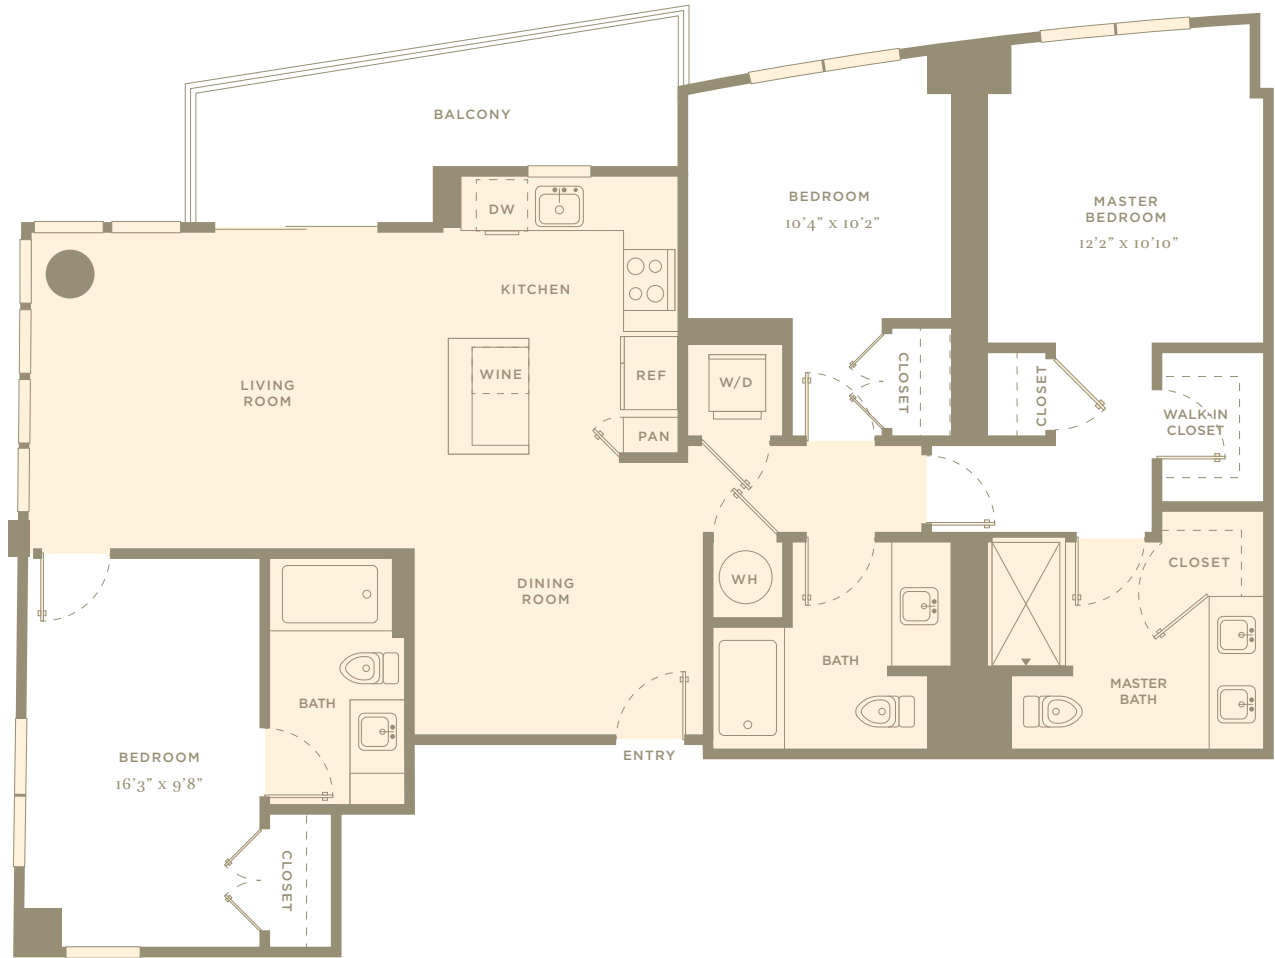

AMARAY™

LAS OLAS

PENTHOUSE COLLECTION

UNIT C1

3 Bedroom 3 Bath

UNIT AREA: 1434 S.F.
BALCONY AREA: 118 S.F.
TOTAL AREA: 1552 S.F.

954.462.8282
AmarayLasOlas.com

215 SE 8th Ave
Fort Lauderdale, FL 33301

*Floor plans are artist's rendering. All dimensions are approximate. Actual product and specifications may vary in dimension or detail. Not all features are available in every apartment.