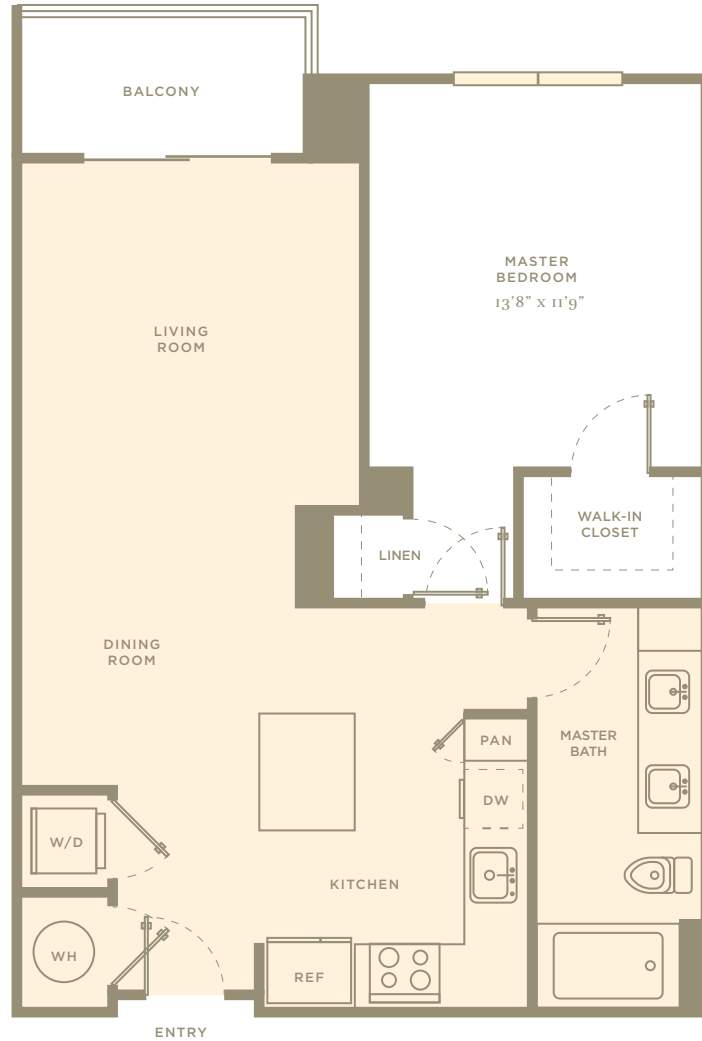

AMARAY™

LAS OLAS

TOWER COLLECTION

UNIT A1A

1 Bedroom 1 Bath

UNIT AREA: 768 S.F.
 BALCONY AREA: 51 S.F.
 TOTAL AREA: 849 S.F.

954.462.8282
 AmarayLasOlas.com

215 SE 8th Ave
 Fort Lauderdale, FL 33301

*Floor plans are artist's rendering. All dimensions are approximate. Actual product and specifications may vary in dimension or detail. Not all features are available in every apartment.

AMARAY™

LAS OLAS

TOWER COLLECTION

UNIT A2A
1 Bedroom 1 Bath

UNIT AREA: 948 S.F.
 BALCONY AREA: 80 S.F.
 TOTAL AREA: 1028 S.F.

954.462.8282
 AmarayLasOlas.com

215 SE 8th Ave
 Fort Lauderdale, FL 33301

*Floor plans are artist's rendering. All dimensions are approximate. Actual product and specifications may vary in dimension or detail. Not all features are available in every apartment.

AMARAY™

LAS OLAS

TOWER COLLECTION

UNIT A3A
1 Bedroom 1 Bath

UNIT AREA: 918 S.F.
 BALCONY AREA: 116 S.F.
 TOTAL AREA: 1034 S.F.

954.462.8282
 AmarayLasOlas.com

215 SE 8th Ave
 Fort Lauderdale, FL 33301

*Floor plans are artist's rendering. All dimensions are approximate. Actual product and specifications may vary in dimension or detail. Not all features are available in every apartment.