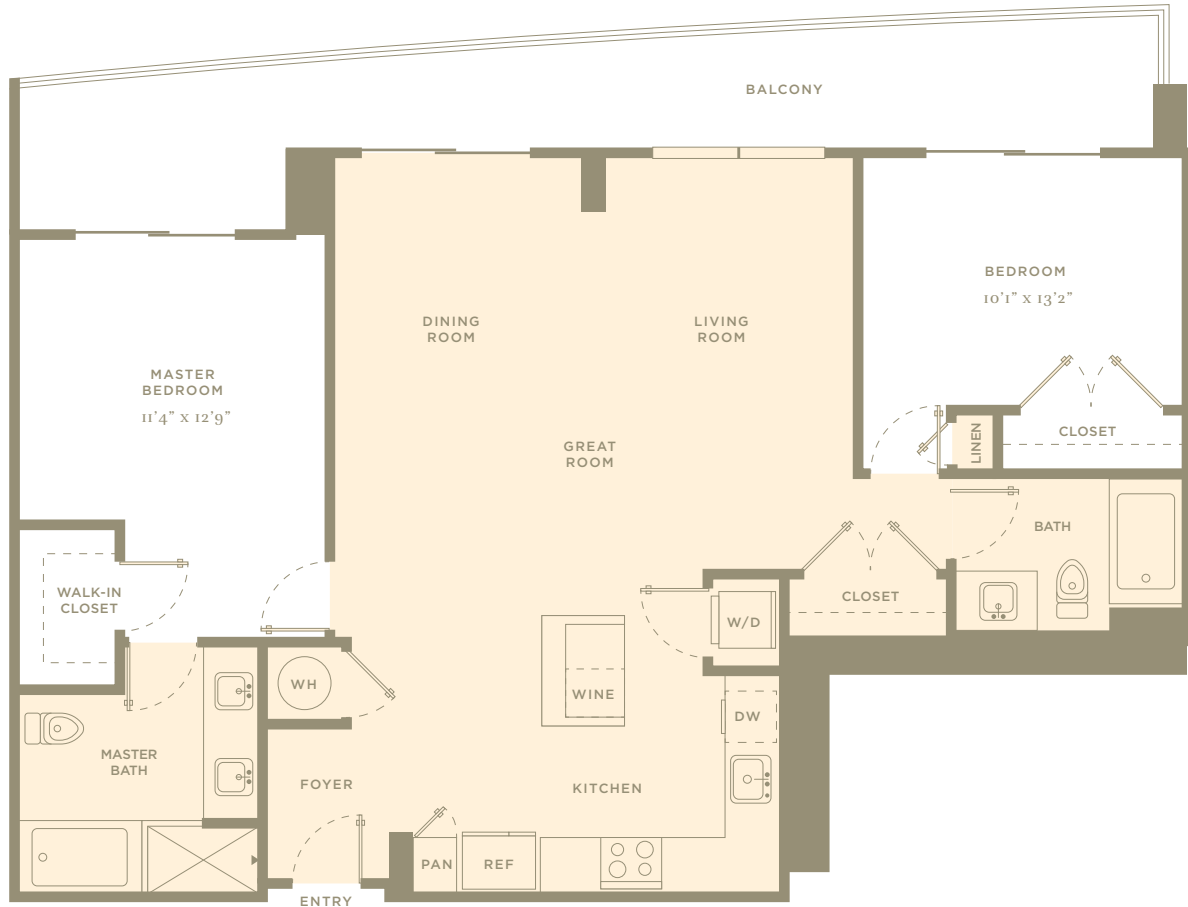

AMARAY™

LAS OLAS

TOWER COLLECTION

UNIT B5D

2 Bedroom 2 Bath Den

UNIT AREA: 1295 S.F.
 BALCONY AREA: 80 S.F.
 TOTAL AREA: 1375 S.F.

954.462.8282
 AmarayLasOlas.com

215 SE 8th Ave
 Fort Lauderdale, FL 33301

*Floor plans are artist's rendering. All dimensions are approximate. Actual product and specifications may vary in dimension or detail. Not all features are available in every apartment.

AMARAY™

LAS OLAS