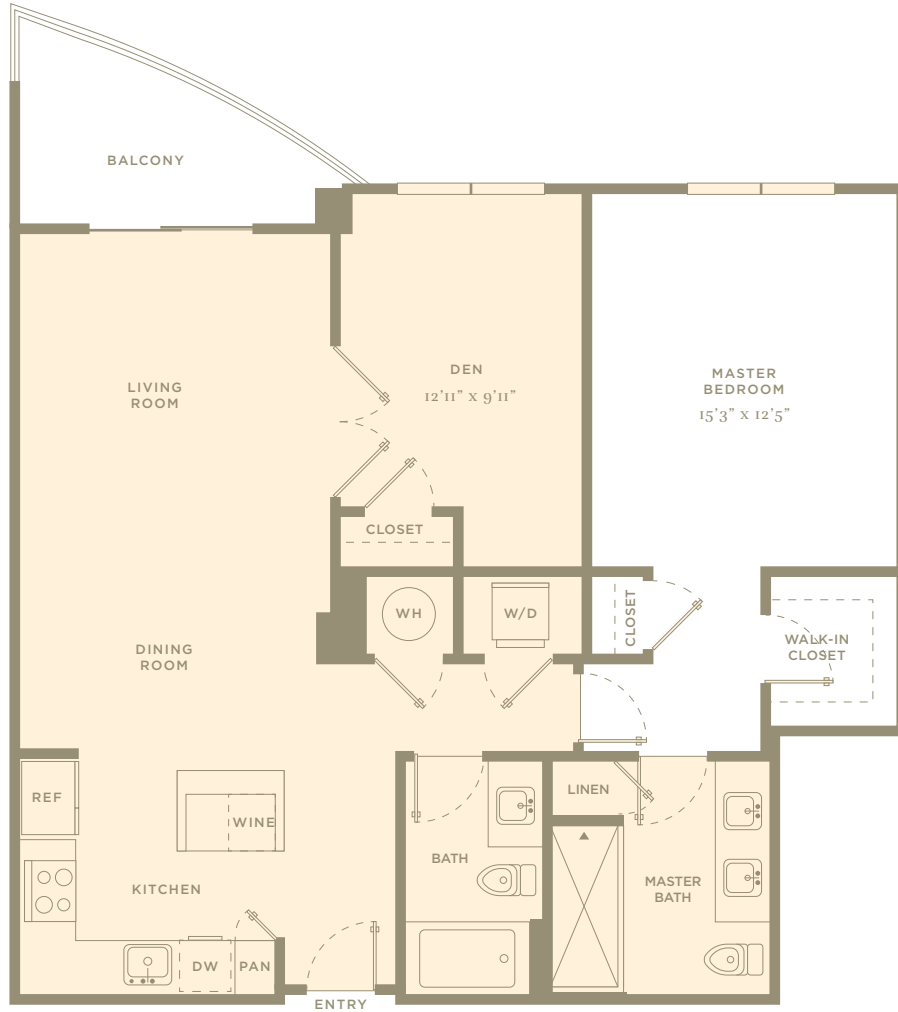

*Floor plans are artist's rendering. All dimensions are approximate. Actual product and specifications may vary in dimension or detail. Not all features are available in every apartment.

AMARAY™

LAS OLAS

TOWER COLLECTION

UNIT B3D

2 Bedroom 2 Bath Den

UNIT AREA: 1162 S.F.

BALCONY AREA: 78 S.F.

TOTAL AREA: 1240 S.F.

954.462.8282
AmarayLasOlas.com

215 SE 8th Ave
Fort Lauderdale, FL 33301