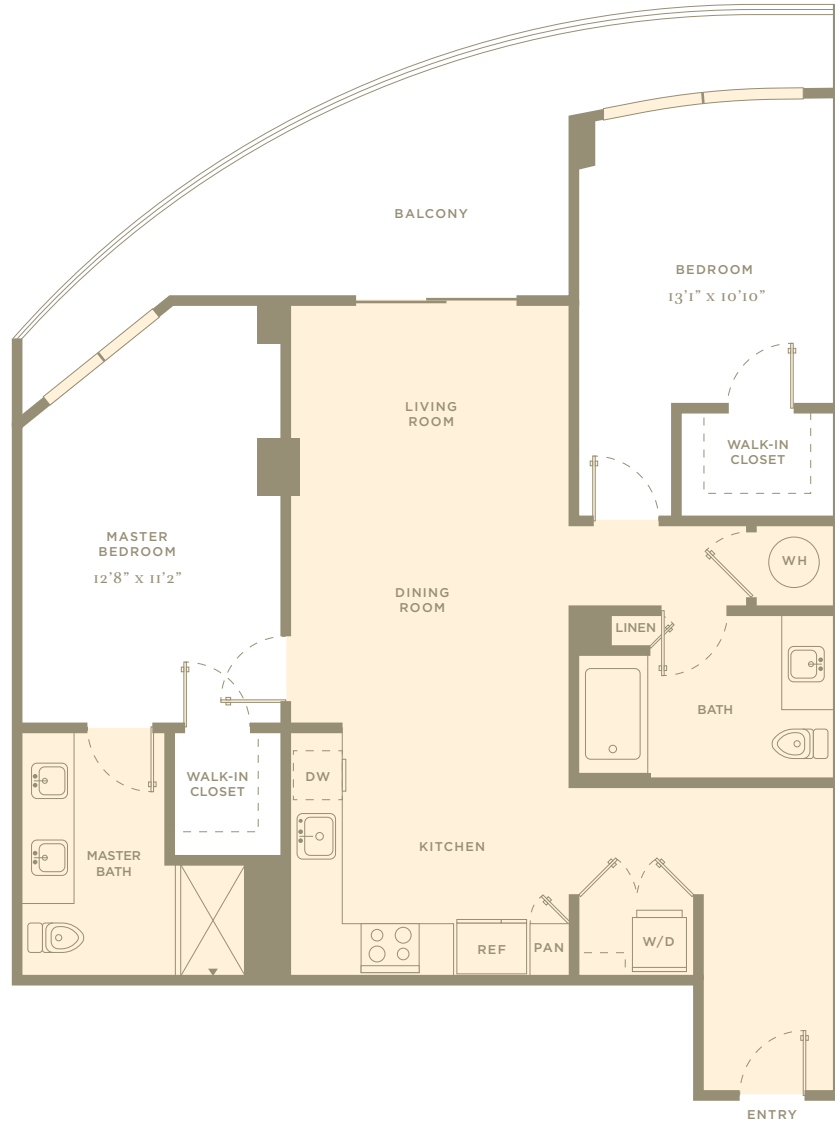

*Floor plans are artist's rendering. All dimensions are approximate. Actual product and specifications may vary in dimension or detail. Not all features are available in every apartment.

AMARAY™

LAS OLAS

AMARAY™

LAS OLAS

CITY COLLECTION

UNIT F2

Studio 1 Bath

UNIT AREA: 897 S.F.
 BALCONY AREA: 133 S.F.
 TOTAL AREA: 1030 S.F.

954.462.8282
 AmarayLasOlas.com

215 SE 8th Ave
 Fort Lauderdale, FL 33301