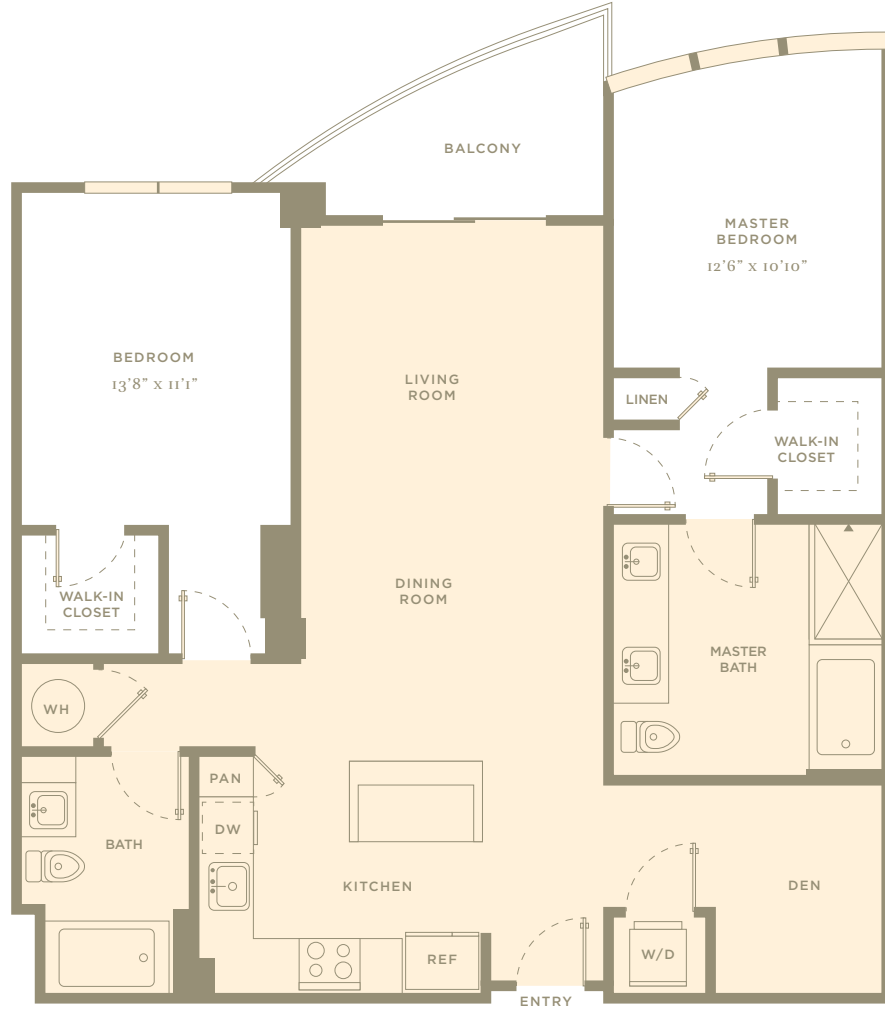

AMARAY™

LAS OLAS

TOWER COLLECTION

UNIT B5B

2 Bedroom 2 Bath Den

UNIT AREA: 1235 S.F.

BALCONY AREA: 77 S.F.

TOTAL AREA: 1312 S.F.

954.462.8282
AmarayLasOlas.com

215 SE 8th Ave
Fort Lauderdale, FL 33301

*Floor plans are artist's rendering. All dimensions are approximate. Actual product and specifications may vary in dimension or detail. Not all features are available in every apartment.