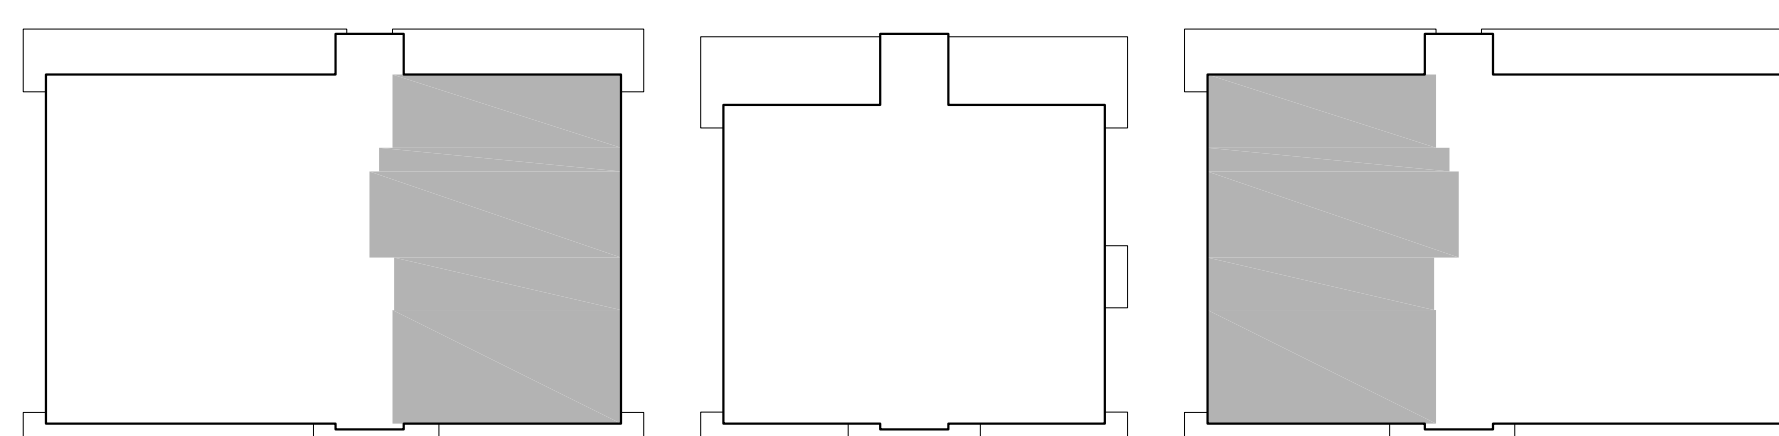

# PORTOFINO

BEDROOMS:	4 BED
BATHS:	3.5 BATHS
RESIDENCE SQ FT:	3,308 SF (307.3 m2)
TERRACES SQ FT:	669 SF (62.2 m2)
TOTAL SQ FT:	3,977 SF (369.5 m2)

ISLE OF VENICE

# IBIZA

BEDROOMS:	3 BED
BATHS:	3 BATHS
RESIDENCE SQ FT:	2,531 SF (235.1 m2)
TERRACES SQ FT:	507 SF (47.1 m2)
TOTAL SQ FT:	3,038 SF (282.2 m2)

ISLE OF VENICE