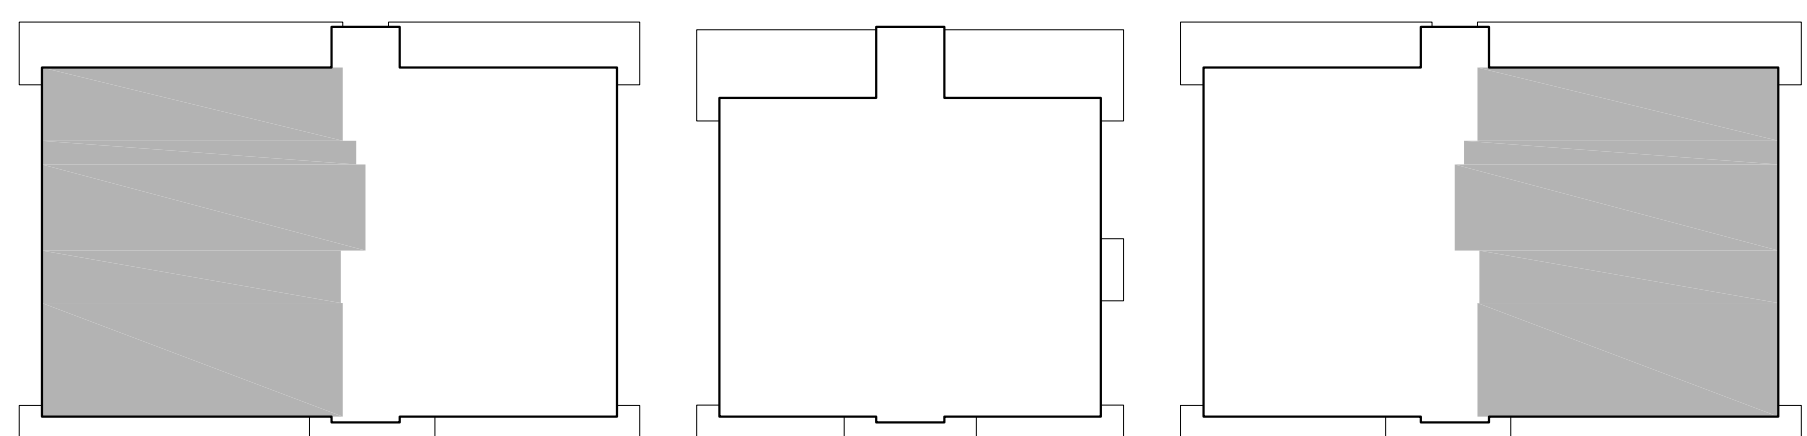

# PORTOFINO

BEDROOMS:	4 BED
BATHS:	3.5 BATHS
RESIDENCE SQ FT:	3,308 SF (307.3 m2)
TERRACES SQ FT:	669 SF (62.2 m2)
TOTAL SQ FT:	3,977 SF (369.5 m2)

ISLE OF VENICE

# IBIZA

BEDROOMS:	3 BED
BATHS:	3 BATHS
RESIDENCE SQ FT:	2,531 SF (235.1 m2)
TERRACES SQ FT:	507 SF (47.1 m2)
TOTAL SQ FT:	3,038 SF (282.2 m2)

ISLE OF VENICE

# CAPRI

<b>BEDROOMS:</b>	<b>4 BED</b>
<b>BATHS:</b>	<b>4.5 BATHS</b>
<b>RESIDENCE SQ FT:</b>	<b>3,439 SF (319.5 m2)</b>
<b>TERRACES SQ FT:</b>	<b>1,066 SF (99 m2)</b>
<b>TOTAL SQ FT:</b>	<b>4,505 SF (418.5 m2)</b>