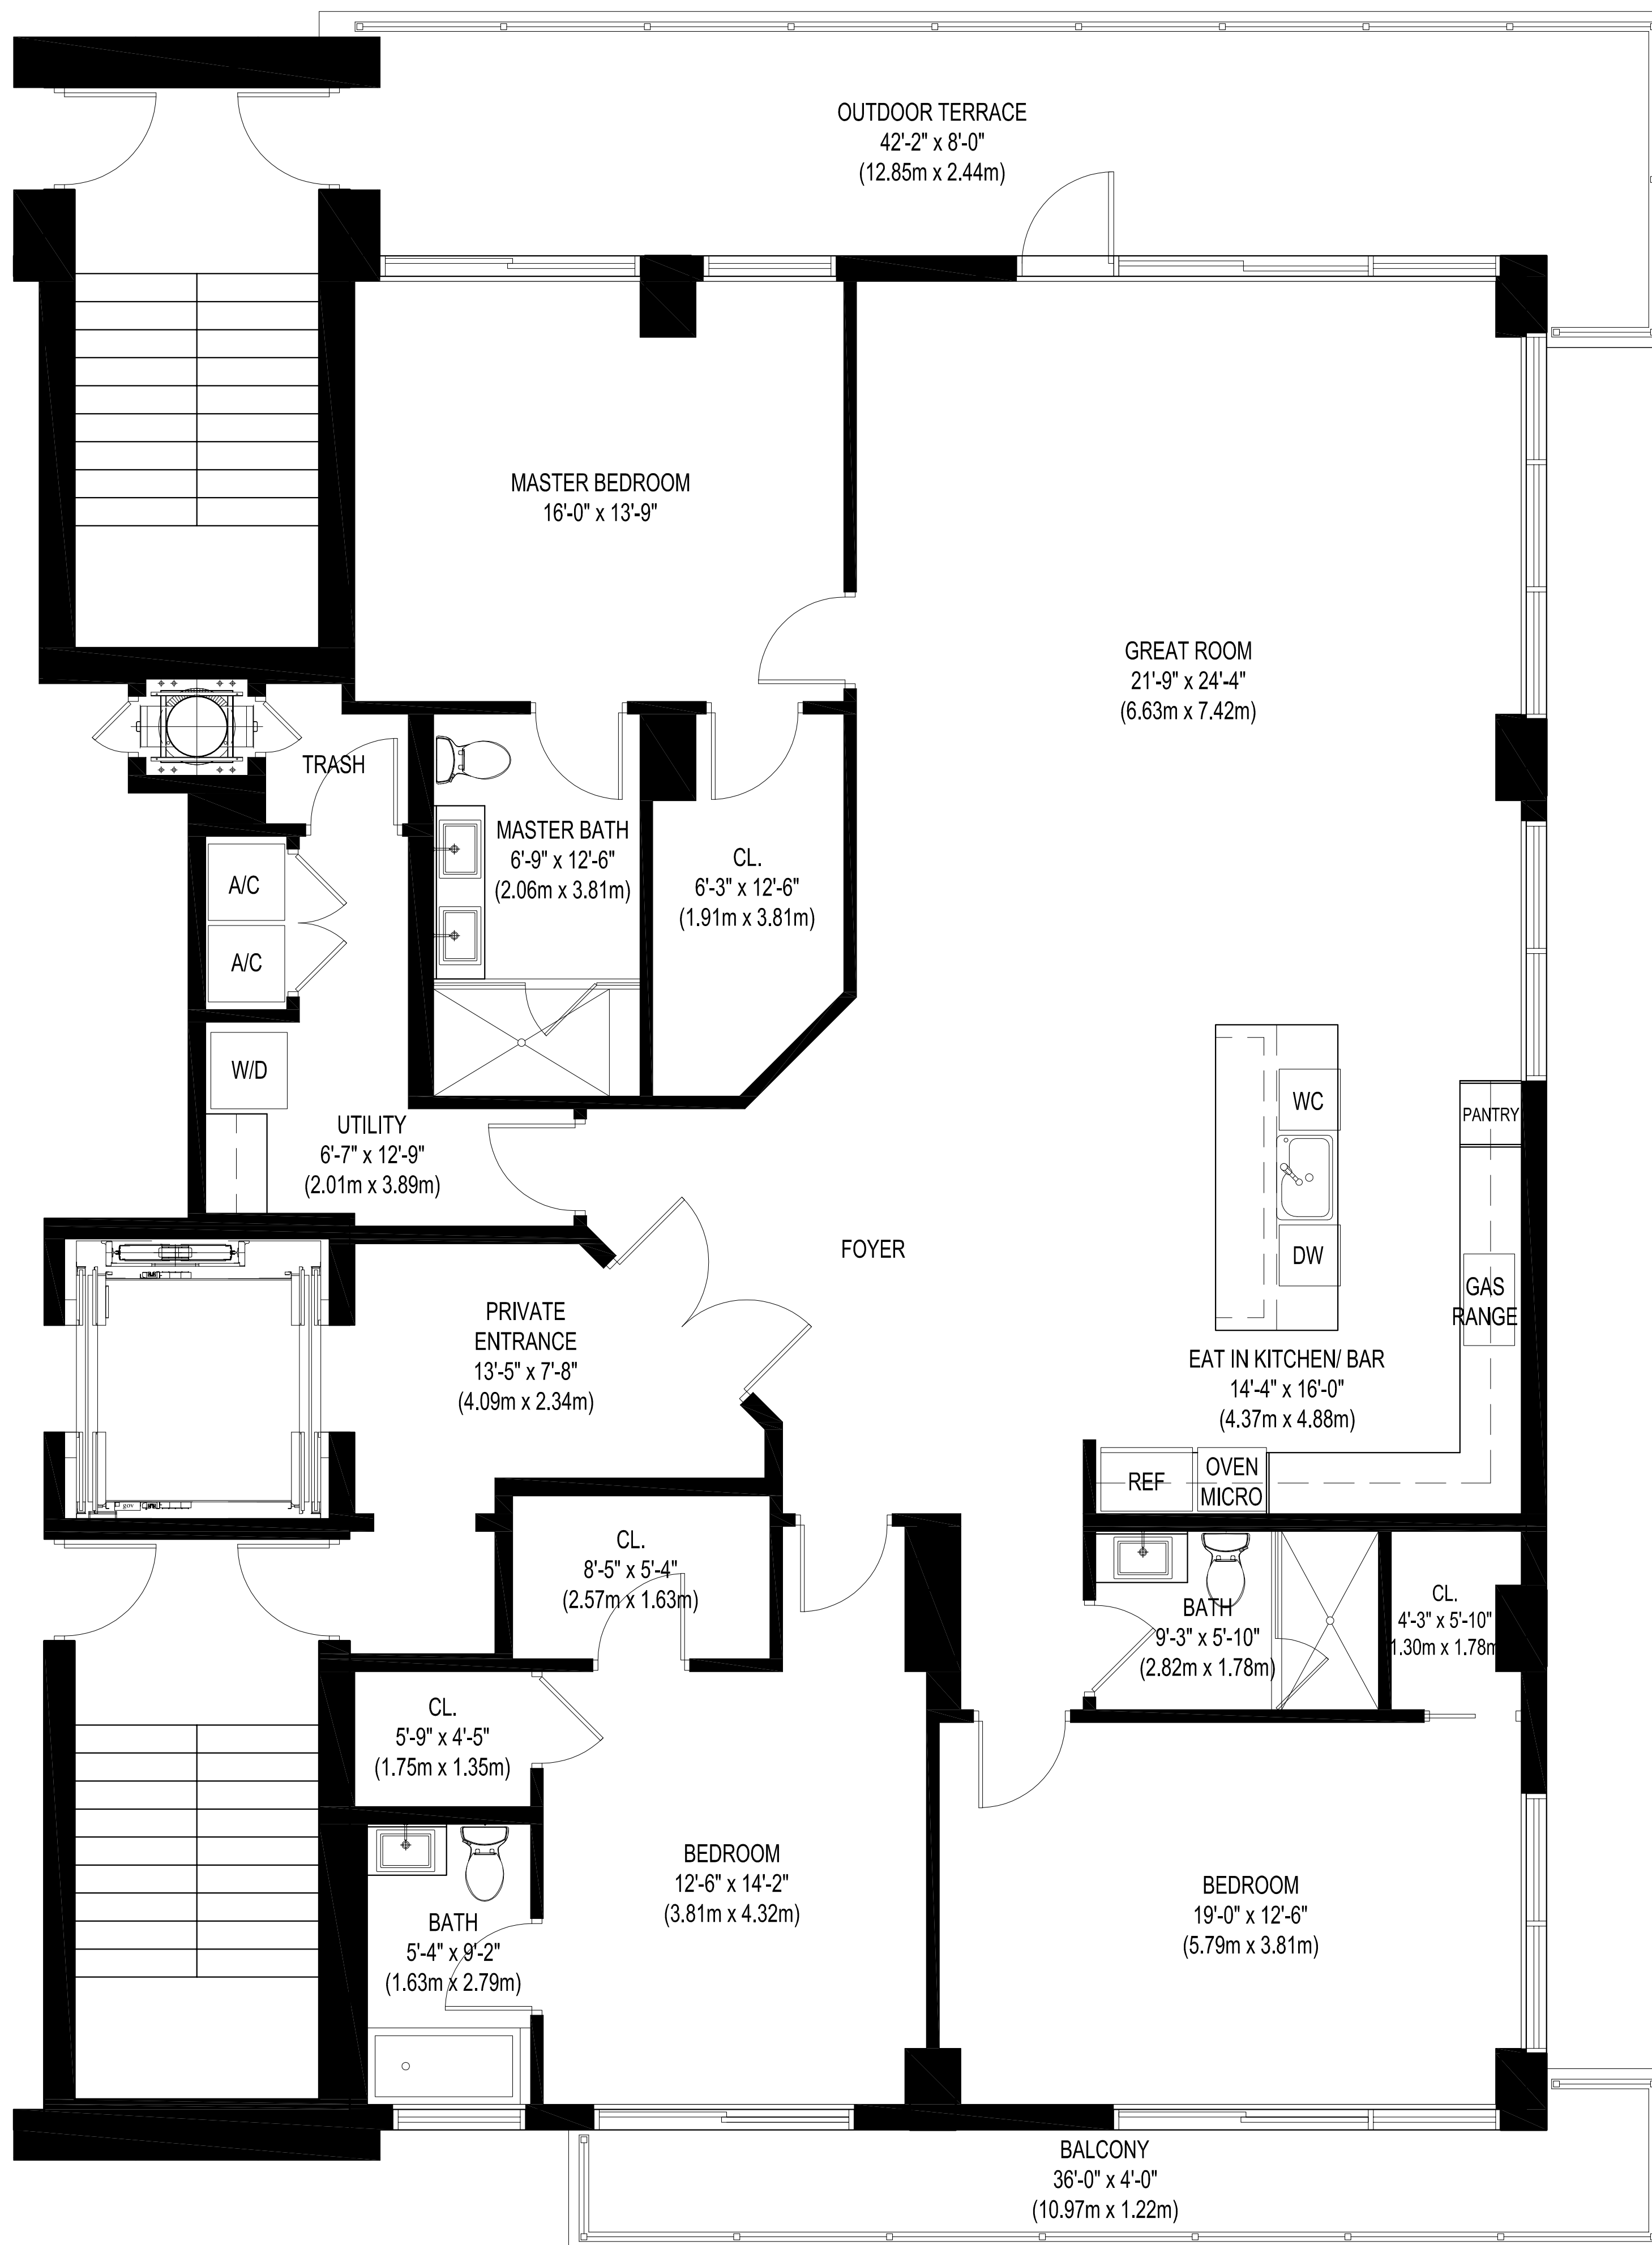

# PORTOFINO

BEDROOMS:	4 BED
BATHS:	3.5 BATHS
RESIDENCE SQ FT:	3,308 SF (307.3 m2)
TERRACES SQ FT:	669 SF (62.2 m2)
TOTAL SQ FT:	3,977 SF (369.5 m2)

ISLE OF VENICE

# IBIZA

BEDROOMS:	3 BED
BATHS:	3 BATHS
RESIDENCE SQ FT:	2,531 SF (235.1 m2)
TERRACES SQ FT:	507 SF (47.1 m2)
TOTAL SQ FT:	3,038 SF (282.2 m2)

ISLE OF VENICE

# CAPRI

<b>BEDROOMS:</b>	<b>4 BED</b>
<b>BATHS:</b>	<b>4.5 BATHS</b>
<b>RESIDENCE SQ FT:</b>	<b>3,439 SF (319.5 m2)</b>
<b>TERRACES SQ FT:</b>	<b>1,066 SF (99 m2)</b>
<b>TOTAL SQ FT:</b>	<b>4,505 SF (418.5 m2)</b>