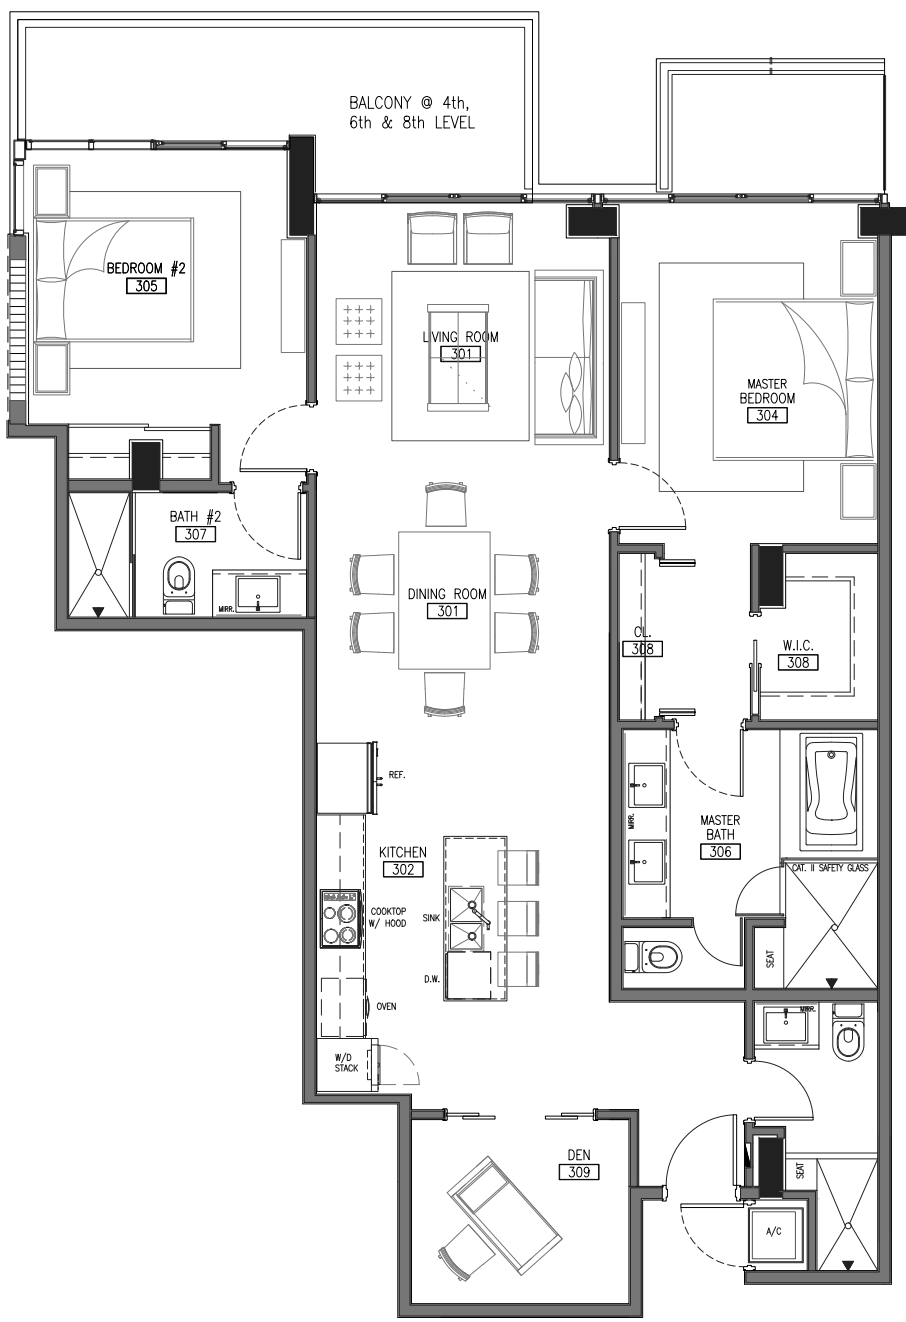

SAMPLE ONE + DEN, TWO + DEN, THREE BEDROOM LAYOUTS

RESIDENCE one | 1 BED / 2 BATH + DEN
 INTERIOR 1,102 SQ FT 102.38 M²

RESIDENCE two | 2 BED / 3.5 BATH + DEN
 INTERIOR 1,799 SQ FT 167.13 M²

RESIDENCE *three* | 2 BED / 3 BATH + DEN

INTERIOR 1,363 SQ FT 126.63 M²

RESIDENCE *four* | 3 BED / 3.5 BATH + DEN

INTERIOR 2,185 SQ FT 202.99 M²

RESIDENCE *five* | 1 BED / 2 BATH + DEN

INTERIOR 1,040 SQ FT 96.62 M²