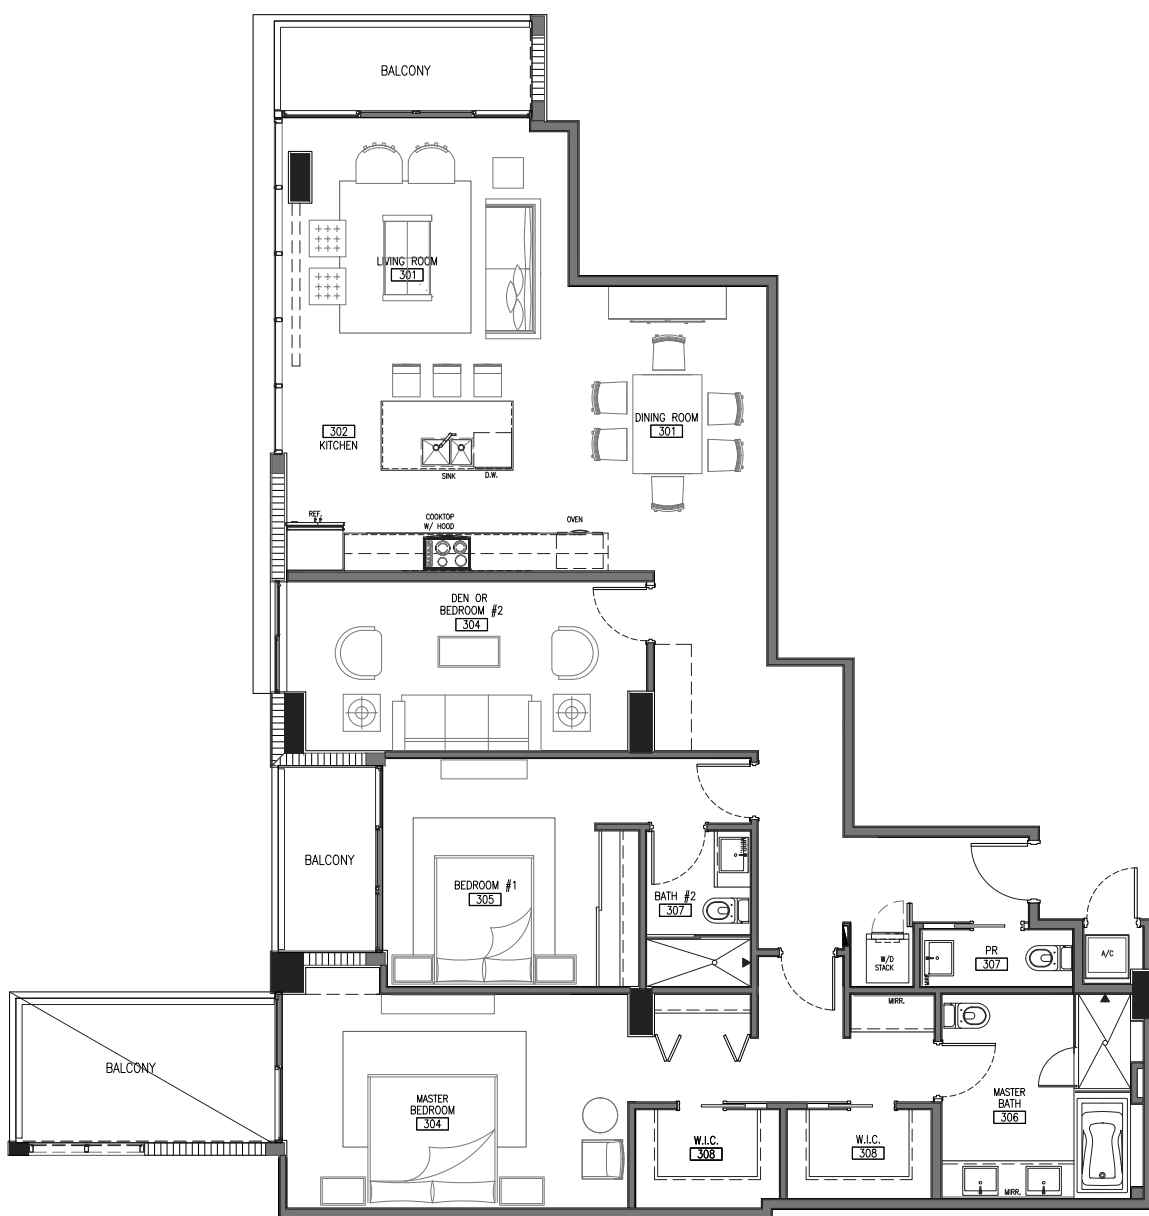

SAMPLE ONE + DEN, TWO + DEN, THREE BEDROOM LAYOUTS

RESIDENCE one | 1 BED / 2 BATH + DEN
 INTERIOR 1,102 SQ FT 102.38 M²

RESIDENCE two | 2 BED / 3.5 BATH + DEN
 INTERIOR 1,799 SQ FT 167.13 M²

RESIDENCE *three* | 2 BED / 3 BATH + DEN

INTERIOR 1,363 SQ FT 126.63 M²

RESIDENCE *four* | 3 BED / 3.5 BATH + DEN

INTERIOR 2,185 SQ FT 202.99 M²

RESIDENCE *five* | 1 BED / 2 BATH + DEN

INTERIOR 1,040 SQ FT 96.62 M²