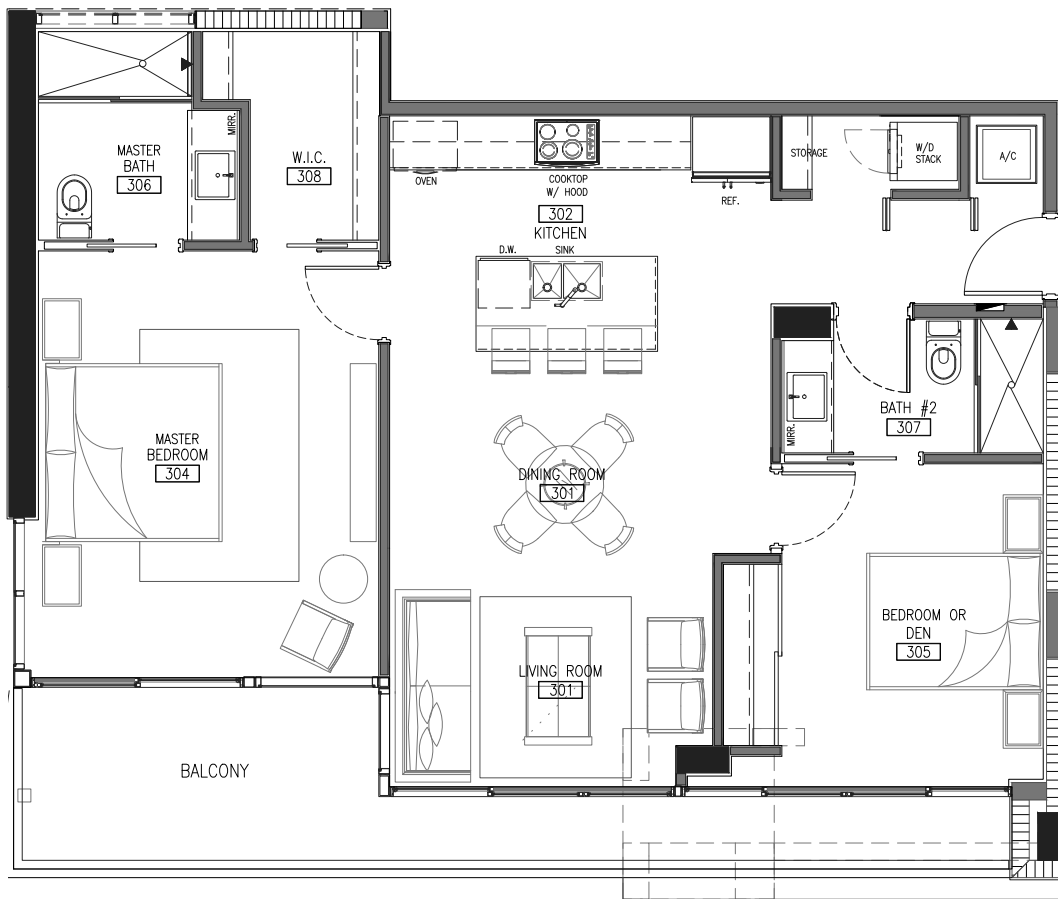

SAMPLE ONE + DEN, TWO + DEN, THREE BEDROOM LAYOUTS

RESIDENCE one | 1 BED / 2 BATH + DEN
 INTERIOR 1,102 SQ FT 102.38 M²

RESIDENCE two | 2 BED / 3.5 BATH + DEN
 INTERIOR 1,799 SQ FT 167.13 M²

RESIDENCE *three* | 2 BED / 3 BATH + DEN

INTERIOR 1,363 SQ FT 126.63 M²

RESIDENCE *four* | 3 BED / 3.5 BATH + DEN

INTERIOR 2,185 SQ FT 202.99 M²

RESIDENCE *five* | 1 BED / 2 BATH + DEN

INTERIOR 1,040 SQ FT 96.62 M²