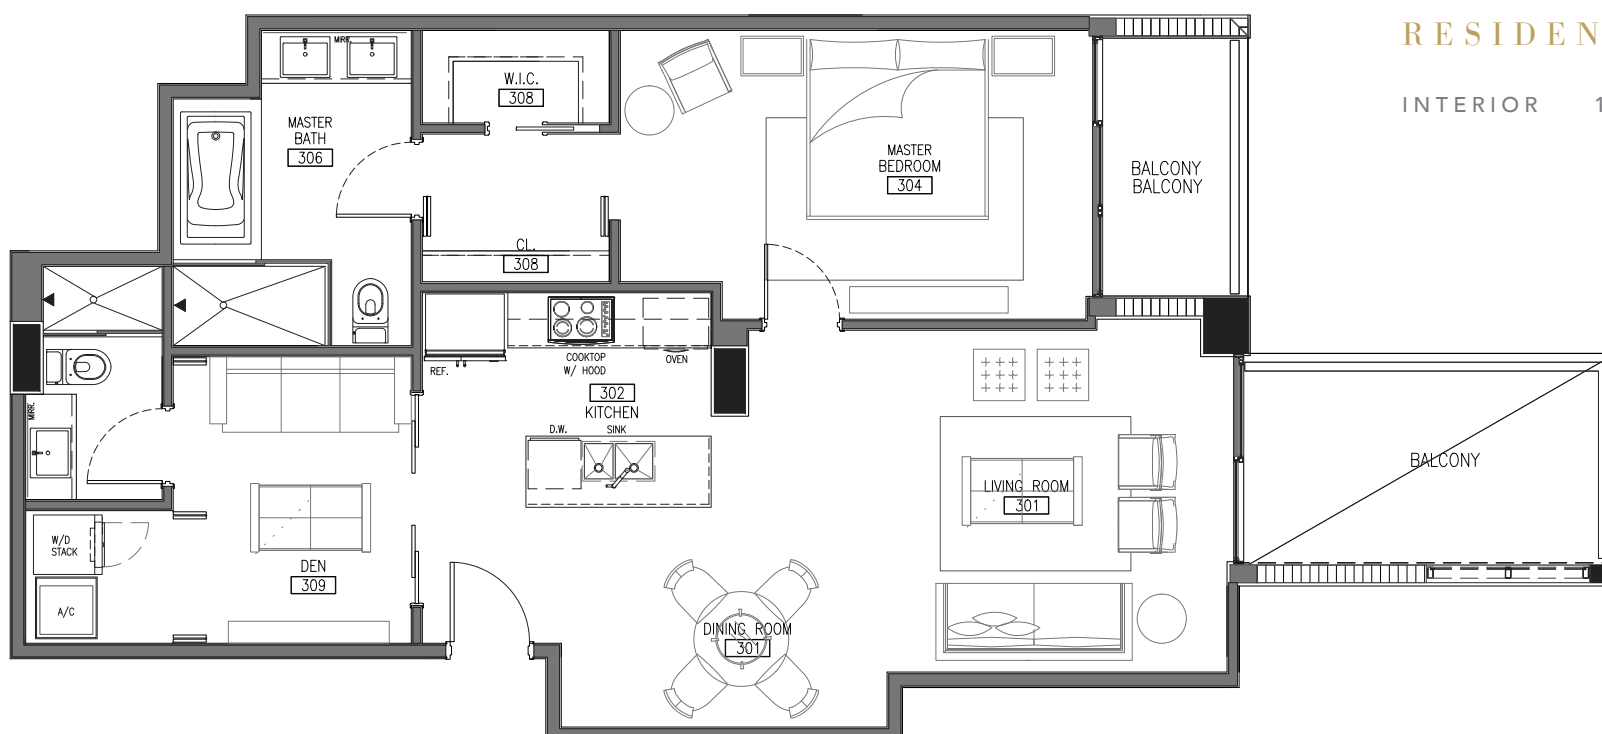

SAMPLE ONE + DEN, TWO + DEN, THREE BEDROOM LAYOUTS

RESIDENCE one | 1 BED / 2 BATH + DEN
 INTERIOR 1,102 SQ FT 102.38 M²

RESIDENCE two | 2 BED / 3.5 BATH + DEN
 INTERIOR 1,799 SQ FT 167.13 M²

RESIDENCE *three* | 2 BED / 3 BATH + DEN

INTERIOR 1,363 SQ FT 126.63 M²

RESIDENCE *four* | 3 BED / 3.5 BATH + DEN

INTERIOR 2,185 SQ FT 202.99 M²

RESIDENCE *five* | 1 BED / 2 BATH + DEN

INTERIOR 1,040 SQ FT 96.62 M²