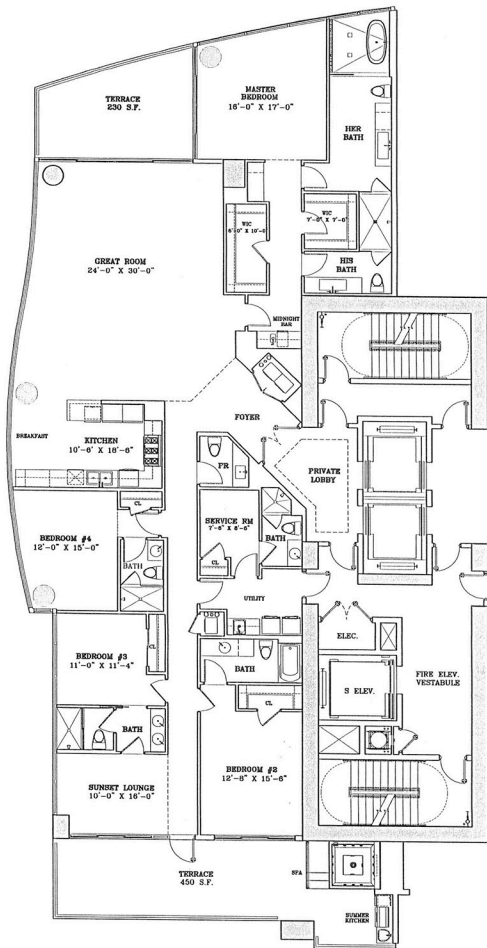

MILANO

4 BEDROOMS/5.5 BATHS
 GRAND SALON/FAMILY ROOM
 SPA/SAUNA/SUMMER KITCHEN

ENCLOSED AREA: 5,080 S.F./471.95 S.M.
 TERRACE AREA: 1,700 S.F./157.94 S.M.
 TOTAL AREA: 6,780 S.F./629.89 S.M.

MILANO GRANDIOSE

TOSCANA

3 BEDROOMS/4.5 BATHS
 GRAND SALON/FAMILY ROOM
 SPA/SAUNA/SUMMER KITCHEN

ENCLOSED AREA: 4,485 S.F./414.81 S.M.
 TERRACE AREA: 1,550 S.F./144.00 S.M.
 TOTAL AREA: 6,015 S.F./558.81 S.M.

VECCHIO

3 BR./3.5 BA./DEN
2,800 S.F.

E. TERRACE 375 S.F.
W. TERRACE 385 S.F.

VECCHIO CLASSICO

3 BR./3.5 BA./DEN/MEDIA RM.
2,800 S.F.

E. TERRACE 375 S.F.
W. TERRACE 385 S.F.

VECCHIO SUPERIORE

3 BR./3.5 BA./DEN
2,800 S.F.

E. TERRACE 375 S.F.
W. TERRACE 385 S.F.

DONATELLO

3 BR./5.5 BA.
 DEN/SUNSET LOUNGE/SERVICE ROOM
 3,665 S.F.
 E. TERRACE 230 S.F.
 W. TERRACE 450 S.F.

DONATELLO ALT

4 BR./6.5 BA.
SUNSET LOUNGE/SERVICE ROOM
3,665 S.F.

E. TERRACE 230 S.F.
W. TERRACE 450 S.F.