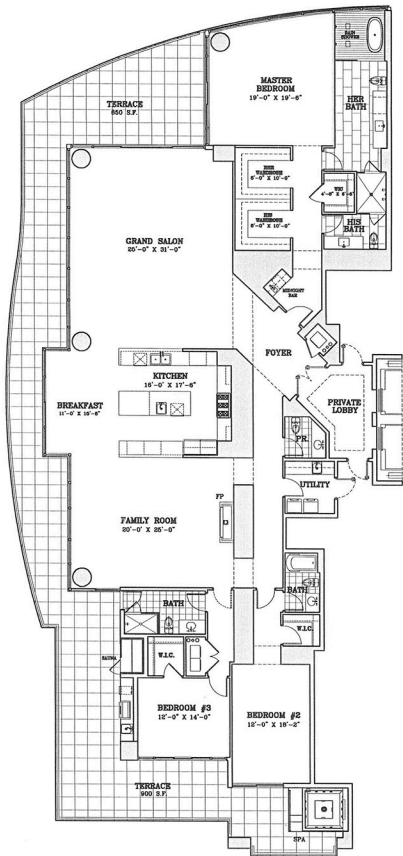

MILANO

4 BEDROOMS/5.5 BATHS
 GRAND SALON/FAMILY ROOM
 SPA/SAUNA/SUMMER KITCHEN

ENCLOSED AREA: 5,080 S.F./471.95 S.M.
 TERRACE AREA: 1,700 S.F./157.94 S.M.
 TOTAL AREA: 6,780 S.F./629.89 S.M.

MILANO GRANDIOSE

6 BEDROOMS/5.5 BATHS
 GRAND SALON/FAMILY ROOM
 SPA/SAUNA/SUMMER KITCHEN

ENCLOSED AREA: 5,080 S.F./471.95 S.M.
 TERRACE AREA: 1,700 S.F./157.94 S.M.
 TOTAL AREA: 6,780 S.F./629.88 S.M.

MILANO SUPERIORE

5 BEDROOMS/5.5 BATHS
 GRAND SALON/FAMILY ROOM
 SPA/SAUNA/SUMMER KITCHEN

ENCLOSED AREA: 5,080 S.F./471.95 S.M.
 TERRACE AREA: 1,700 S.F./157.94 S.M.
 TOTAL AREA: 6,780 S.F./629.89 S.M.

TOSCANA CLASSICO

4 BEDROOMS/4.5 BATHS
 GRAND SALON/FAMILY ROOM
 SPA/SAUNA/SUMMER KITCHEN

ENCLOSED AREA: 4,465 S.F./414.81 S.M.
 TERRACE AREA: 1,550 S.F./144.00 S.M.
 TOTAL AREA: 6,015 S.F./558.81 S.M.

TOSCANA

3 BEDROOMS/4.5 BATHS
 GRAND SALON/FAMILY ROOM
 SPA/SAUNA/SUMMER KITCHEN

ENCLOSED AREA: 4,485 S.F./414.81 S.M.
 TERRACE AREA: 1,550 S.F./144.00 S.M.
 TOTAL AREA: 6,015 S.F./558.81 S.M.

VECCHIO

3 BR./3.5 BA./DEN
2,800 S.F.