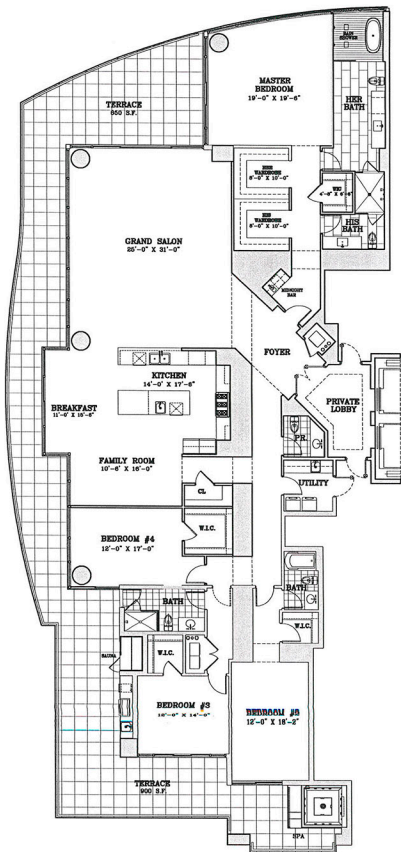

MILANO

4 BEDROOMS/5.5 BATHS
 GRAND SALON/FAMILY ROOM
 SPA/SAUNA/SUMMER KITCHEN

ENCLOSED AREA: 5,080 S.F./471.95 S.M.
 TERRACE AREA: 1,700 S.F./157.94 S.M.
 TOTAL AREA: 6,780 S.F./629.89 S.M.

MILANO GRANDIOSE

6 BEDROOMS/5.5 BATHS
 GRAND SALON/FAMILY ROOM
 SPA/SAUNA/SUMMER KITCHEN

ENCLOSED AREA: 5,080 S.F./471.95 S.M.
 TERRACE AREA: 1,700 S.F./157.94 S.M.
 TOTAL AREA: 6,780 S.F./629.88 S.M.

MILANO SUPERIORE

5 BEDROOMS/5.5 BATHS
 GRAND SALON/FAMILY ROOM
 SPA/SAUNA/SUMMER KITCHEN

ENCLOSED AREA: 5,080 S.F./471.95 S.M.
 TERRACE AREA: 1,700 S.F./157.94 S.M.
 TOTAL AREA: 6,780 S.F./629.89 S.M.

TOSCANA CLASSICO

4 BEDROOMS/4.5 BATHS
 GRAND SALON/FAMILY ROOM
 SPA/SAUNA/SUMMER KITCHEN

ENCLOSED AREA: 4,465 S.F./414.81 S.M.
 TERRACE AREA: 1,550 S.F./144.00 S.M.
 TOTAL AREA: 6,015 S.F./558.81 S.M.

TOSCANA

3 BEDROOMS/4.5 BATHS
 GRAND SALON/FAMILY ROOM
 SPA/SAUNA/SUMMER KITCHEN

ENCLOSED AREA: 4,485 S.F./414.81 S.M.
 TERRACE AREA: 1,550 S.F./144.00 S.M.
 TOTAL AREA: 6,015 S.F./558.81 S.M.

VECCHIO

3 BR./3.5 BA./DEN
2,800 S.F.