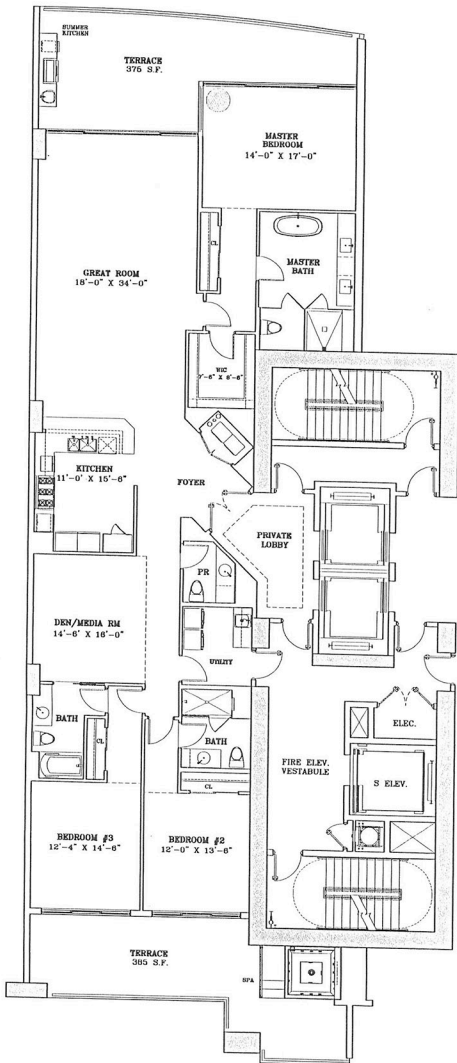

MILANO

4 BEDROOMS/5.5 BATHS
 GRAND SALON/FAMILY ROOM
 SPA/SAUNA/SUMMER KITCHEN

ENCLOSED AREA: 5,080 S.F./471.95 S.M.
 TERRACE AREA: 1,700 S.F./157.94 S.M.
 TOTAL AREA: 6,780 S.F./629.89 S.M.

MILANO GRANDIOSE

TOSCANA

3 BEDROOMS/4.5 BATHS
 GRAND SALON/FAMILY ROOM
 SPA/SAUNA/SUMMER KITCHEN

ENCLOSED AREA: 4,485 S.F./414.81 S.M.
 TERRACE AREA: 1,550 S.F./144.00 S.M.
 TOTAL AREA: 6,015 S.F./558.81 S.M.

VECCHIO

3 BR./3.5 BA./DEN
2,800 S.F.

E. TERRACE 375 S.F.
W. TERRACE 385 S.F.

VECCHIO CLASSICO

3 BR./3.5 BA./DEN/MEDIA RM.
2,800 S.F.

E. TERRACE 375 S.F.
W. TERRACE 385 S.F.

VECCHIO SUPERIORE

3 BR./3.5 BA./DEN
2,800 S.F.

E. TERRACE 375 S.F.
W. TERRACE 385 S.F.

DONATELLO

3 BR./5.5 BA.
 DEN/SUNSET LOUNGE/SERVICE ROOM
 3,665 S.F.
 E. TERRACE 230 S.F.
 W. TERRACE 450 S.F.

DONATELLO ALT

4 BR./6.5 BA.
SUNSET LOUNGE/SERVICE ROOM
3,665 S.F.

E. TERRACE 230 S.F.
W. TERRACE 450 S.F.