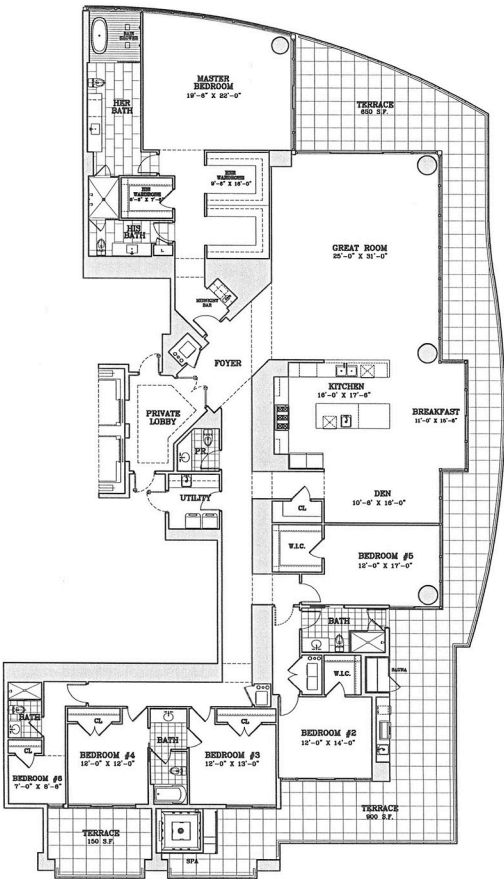

MILANO

4 BEDROOMS/5.5 BATHS
 GRAND SALON/FAMILY ROOM
 SPA/SAUNA/SUMMER KITCHEN

ENCLOSED AREA: 5,080 S.F./471.95 S.M.
 TERRACE AREA: 1,700 S.F./157.94 S.M.
 TOTAL AREA: 6,780 S.F./629.89 S.M.

MILANO GRANDIOSE

6 BEDROOMS/5.5 BATHS
 GRAND SALON/FAMILY ROOM
 SPA/SAUNA/SUMMER KITCHEN

ENCLOSED AREA: 5,080 S.F./471.95 S.M.
 TERRACE AREA: 1,700 S.F./157.94 S.M.
 TOTAL AREA: 6,780 S.F./629.88 S.M.

MILANO SUPERIORE

5 BEDROOMS/5.5 BATHS
 GRAND SALON/FAMILY ROOM
 SPA/SAUNA/SUMMER KITCHEN

ENCLOSED AREA: 5,080 S.F./471.95 S.M.
 TERRACE AREA: 1,700 S.F./157.94 S.M.
 TOTAL AREA: 6,780 S.F./629.89 S.M.

TOSCANA CLASSICO

4 BEDROOMS/4.5 BATHS
 GRAND SALON/FAMILY ROOM
 SPA/SAUNA/SUMMER KITCHEN

ENCLOSED AREA: 4,465 S.F./414.81 S.M.
 TERRACE AREA: 1,550 S.F./144.00 S.M.
 TOTAL AREA: 6,015 S.F./558.81 S.M.

DONATELLO

3 BR./5.5 BA.
 DEN/SUNSET LOUNGE/SERVICE ROOM
 3,665 S.F.
 E. TERRACE 230 S.F.
 W. TERRACE 450 S.F.

DONATELLO ALT

4 BR./6.5 BA.
SUNSET LOUNGE/SERVICE ROOM
3,665 S.F.

E. TERRACE 230 S.F.
W. TERRACE 450 S.F.