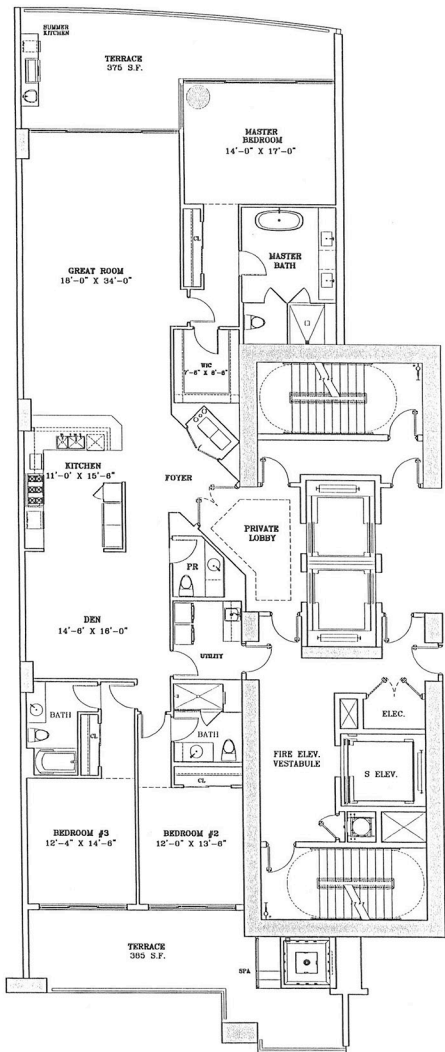

MILANO

4 BEDROOMS/5.5 BATHS
 GRAND SALON/FAMILY ROOM
 SPA/SAUNA/SUMMER KITCHEN

ENCLOSED AREA: 5,080 S.F./471.95 S.M.
 TERRACE AREA: 1,700 S.F./157.94 S.M.
 TOTAL AREA: 6,780 S.F./629.89 S.M.

MILANO GRANDIOSE

TOSCANA

3 BEDROOMS/4.5 BATHS
 GRAND SALON/FAMILY ROOM
 SPA/SAUNA/SUMMER KITCHEN

ENCLOSED AREA: 4,485 S.F./414.81 S.M.
 TERRACE AREA: 1,550 S.F./144.00 S.M.
 TOTAL AREA: 6,015 S.F./558.81 S.M.

VECCHIO

3 BR./3.5 BA./DEN
2,800 S.F.

E. TERRACE 375 S.F.
W. TERRACE 385 S.F.

VECCHIO CLASSICO

3 BR./3.5 BA./DEN/MEDIA RM.
2,800 S.F.

E. TERRACE 375 S.F.
W. TERRACE 385 S.F.

VECCHIO SUPERIORE

3 BR./3.5 BA./DEN
2,800 S.F.

E. TERRACE 375 S.F.
W. TERRACE 385 S.F.

DONATELLO

3 BR./5.5 BA.
 DEN/SUNSET LOUNGE/SERVICE ROOM
 3,665 S.F.
 E. TERRACE 230 S.F.
 W. TERRACE 450 S.F.

DONATELLO ALT

4 BR./6.5 BA.
SUNSET LOUNGE/SERVICE ROOM
3,665 S.F.

E. TERRACE 230 S.F.
W. TERRACE 450 S.F.