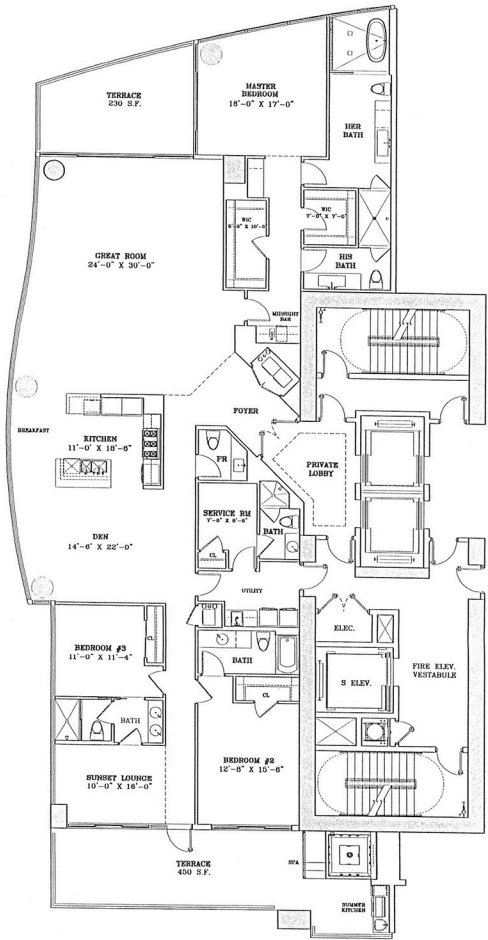

MILANO

4 BEDROOMS/5.5 BATHS
 GRAND SALON/FAMILY ROOM
 SPA/SAUNA/SUMMER KITCHEN

ENCLOSED AREA: 5,080 S.F./471.95 S.M.
 TERRACE AREA: 1,700 S.F./157.94 S.M.
 TOTAL AREA: 6,780 S.F./629.89 S.M.

MILANO GRANDIOSE

TOSCANA

3 BEDROOMS/4.5 BATHS
 GRAND SALON/FAMILY ROOM
 SPA/SAUNA/SUMMER KITCHEN

ENCLOSED AREA: 4,485 S.F./414.81 S.M.
 TERRACE AREA: 1,550 S.F./144.00 S.M.
 TOTAL AREA: 6,015 S.F./558.81 S.M.

VECCHIO

3 BR./3.5 BA./DEN
2,800 S.F.

E. TERRACE 375 S.F.
W. TERRACE 385 S.F.

VECCHIO CLASSICO

3 BR./3.5 BA./DEN/MEDIA RM.
2,800 S.F.

E. TERRACE 375 S.F.
W. TERRACE 385 S.F.

VECCHIO SUPERIORE

3 BR./3.5 BA./DEN
2,800 S.F.

E. TERRACE 375 S.F.
W. TERRACE 385 S.F.

DONATELLO

3 BR./5.5 BA.
 DEN/SUNSET LOUNGE/SERVICE ROOM
 3,665 S.F.
 E. TERRACE 230 S.F.
 W. TERRACE 450 S.F.

DONATELLO ALT

4 BR./6.5 BA.
SUNSET LOUNGE/SERVICE ROOM
3,665 S.F.

E. TERRACE 230 S.F.
W. TERRACE 450 S.F.