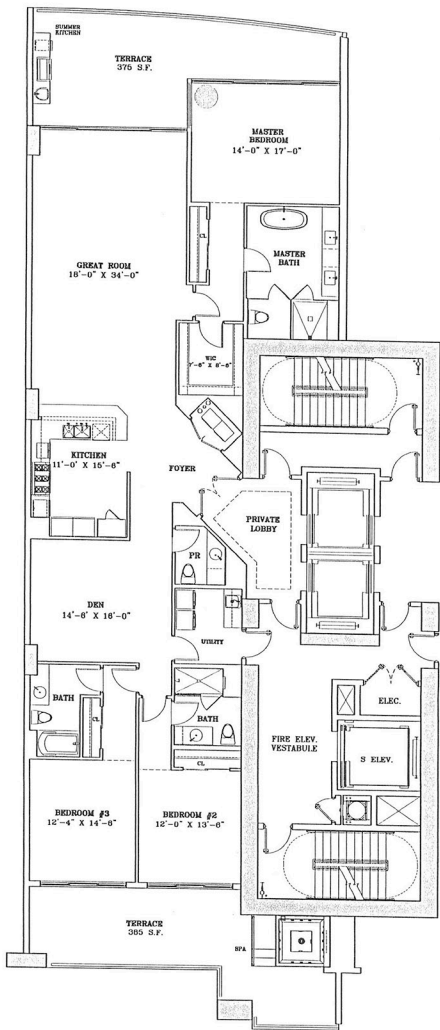

MILANO

4 BEDROOMS/5.5 BATHS
 GRAND SALON/FAMILY ROOM
 SPA/SAUNA/SUMMER KITCHEN

ENCLOSED AREA: 5,080 S.F./471.95 S.M.
 TERRACE AREA: 1,700 S.F./157.94 S.M.
 TOTAL AREA: 6,780 S.F./629.89 S.M.

MILANO GRANDIOSE

6 BEDROOMS/5.5 BATHS
 GRAND SALON/FAMILY ROOM
 SPA/SAUNA/SUMMER KITCHEN

ENCLOSED AREA: 5,080 S.F./471.95 S.M.
 TERRACE AREA: 1,700 S.F./157.94 S.M.
 TOTAL AREA: 6,780 S.F./629.88 S.M.

MILANO SUPERIORE

5 BEDROOMS/5.5 BATHS
 GRAND SALON/FAMILY ROOM
 SPA/SAUNA/SUMMER KITCHEN

ENCLOSED AREA: 5,080 S.F./471.95 S.M.
 TERRACE AREA: 1,700 S.F./157.94 S.M.
 TOTAL AREA: 6,780 S.F./629.89 S.M.

TOSCANA CLASSICO

4 BEDROOMS/4.5 BATHS
 GRAND SALON/FAMILY ROOM
 SPA/SAUNA/SUMMER KITCHEN

ENCLOSED AREA: 4,465 S.F./414.81 S.M.
 TERRACE AREA: 1,550 S.F./144.00 S.M.
 TOTAL AREA: 6,015 S.F./558.81 S.M.

TOSCANA

3 BEDROOMS/4.5 BATHS
 GRAND SALON/FAMILY ROOM
 SPA/SAUNA/SUMMER KITCHEN

ENCLOSED AREA: 4,485 S.F./414.81 S.M.
 TERRACE AREA: 1,550 S.F./144.00 S.M.
 TOTAL AREA: 6,015 S.F./558.81 S.M.

VECCHIO

3 BR./3.5 BA./DEN
2,800 S.F.