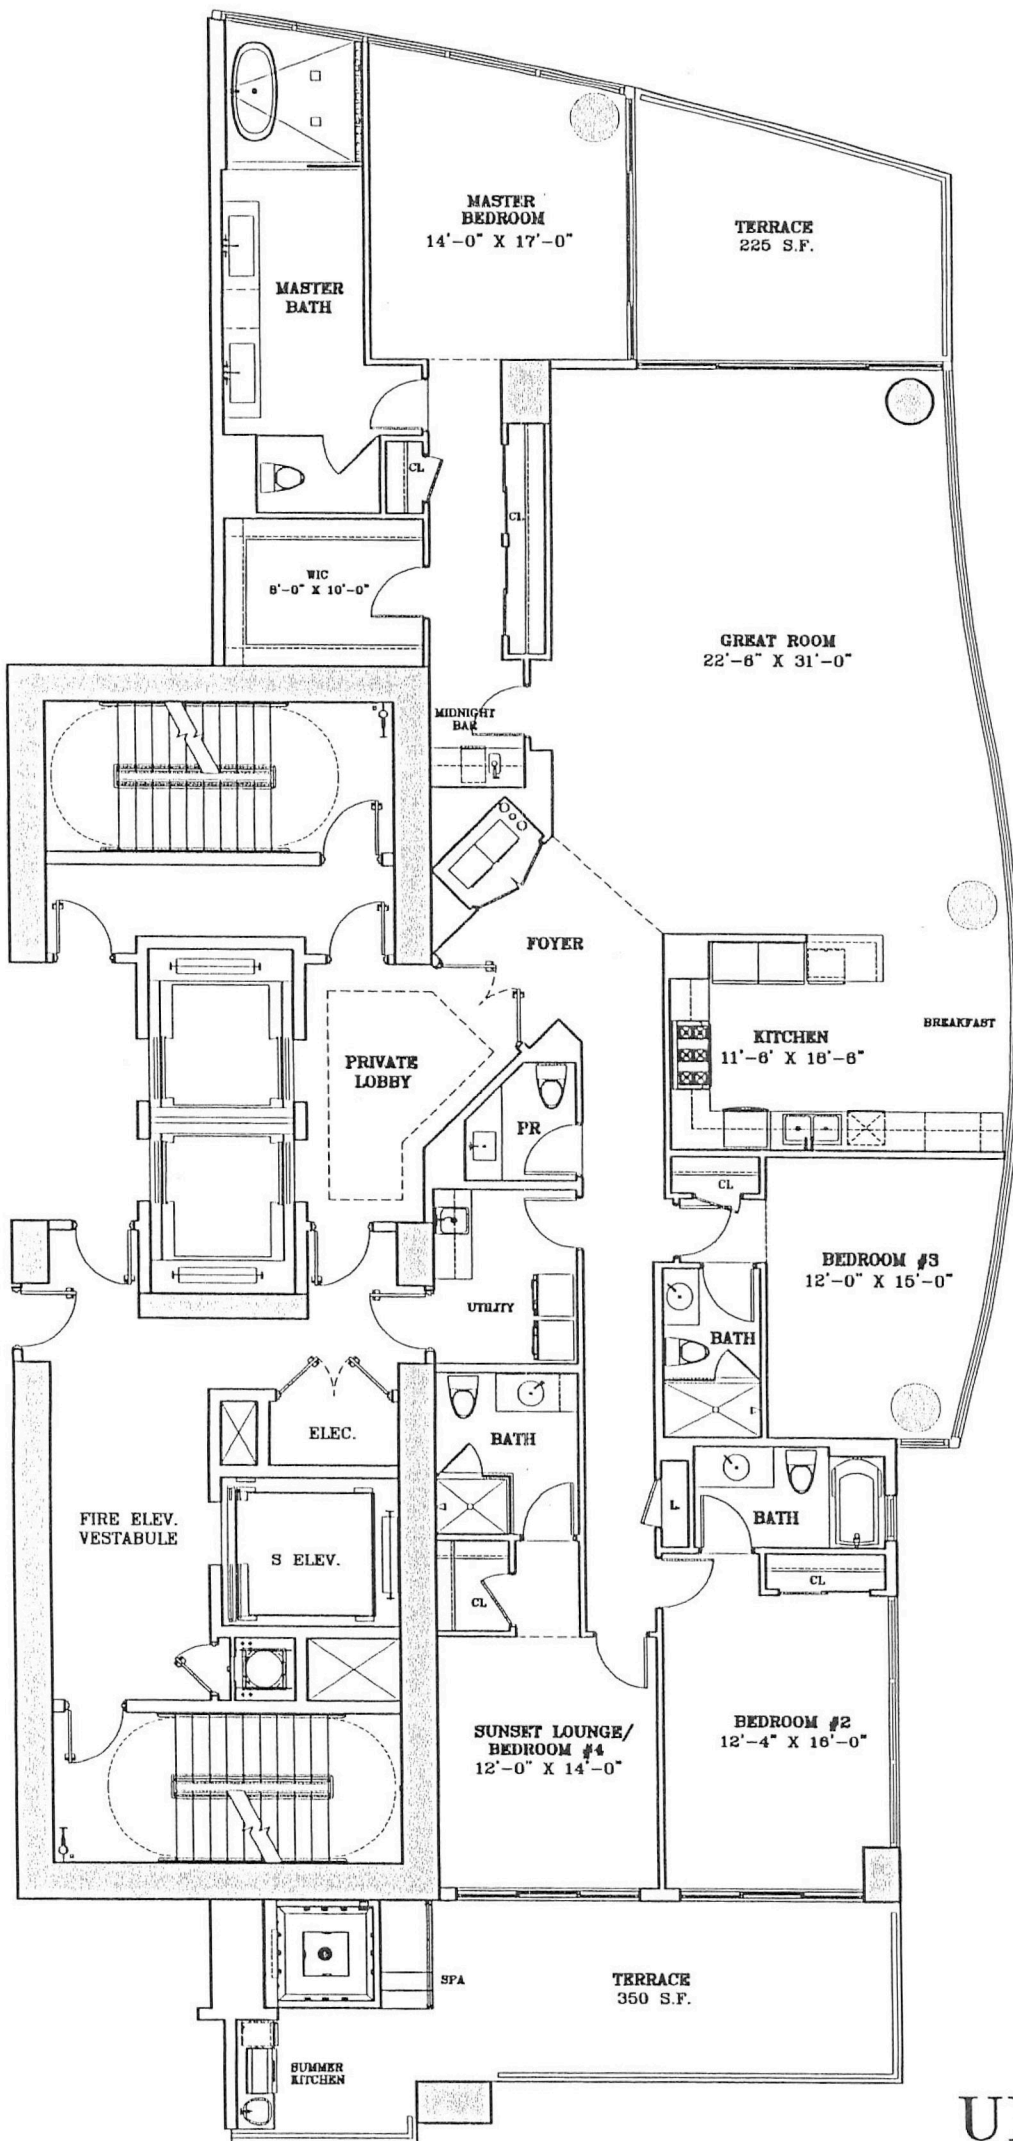

UFFIZI ALT

3 BR./4.5 BA.
SUNSET LOUNGE/BR.4
3,250 S.F.
E. TERRACE 250 S.F.
W. TERRACE 350 S.F.