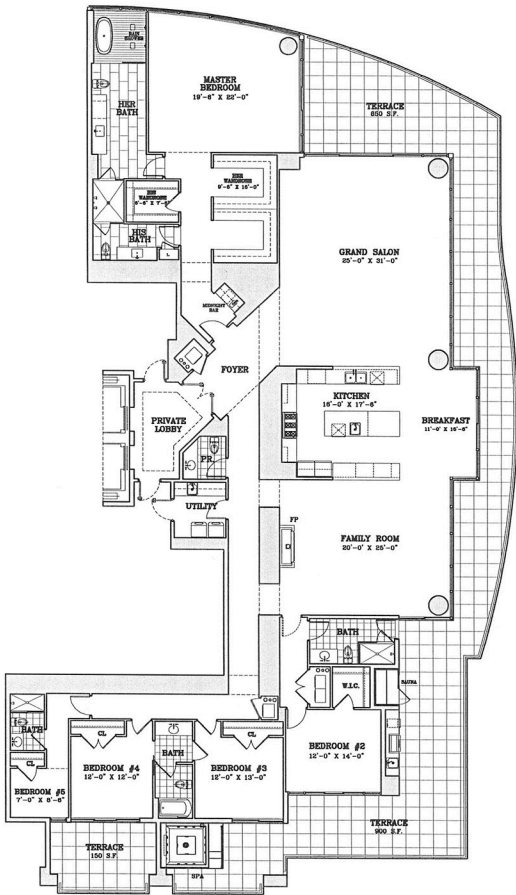

MILANO

4 BEDROOMS/5.5 BATHS
 GRAND SALON/FAMILY ROOM
 SPA/SAUNA/SUMMER KITCHEN

ENCLOSED AREA: 5,080 S.F./471.95 S.M.
 TERRACE AREA: 1,700 S.F./157.94 S.M.
 TOTAL AREA: 6,780 S.F./629.89 S.M.

MILANO GRANDIOSE

6 BEDROOMS/5.5 BATHS
 GRAND SALON/FAMILY ROOM
 SPA/SAUNA/SUMMER KITCHEN

ENCLOSED AREA: 5,080 S.F./471.95 S.M.
 TERRACE AREA: 1,700 S.F./157.94 S.M.
 TOTAL AREA: 6,780 S.F./629.88 S.M.

MILANO SUPERIORE

5 BEDROOMS/5.5 BATHS
 GRAND SALON/FAMILY ROOM
 SPA/SAUNA/SUMMER KITCHEN

ENCLOSED AREA: 5,080 S.F./471.95 S.M.
 TERRACE AREA: 1,700 S.F./157.94 S.M.
 TOTAL AREA: 6,780 S.F./629.89 S.M.

TOSCANA CLASSICO

4 BEDROOMS/4.5 BATHS
 GRAND SALON/FAMILY ROOM
 SPA/SAUNA/SUMMER KITCHEN

ENCLOSED AREA: 4,465 S.F./414.81 S.M.
 TERRACE AREA: 1,550 S.F./144.00 S.M.
 TOTAL AREA: 6,015 S.F./558.81 S.M.

DONATELLO

3 BR./5.5 BA.
 DEN/SUNSET LOUNGE/SERVICE ROOM
 3,665 S.F.
 E. TERRACE 230 S.F.
 W. TERRACE 450 S.F.

DONATELLO ALT

4 BR./6.5 BA.
SUNSET LOUNGE/SERVICE ROOM
3,665 S.F.

E. TERRACE 230 S.F.
W. TERRACE 450 S.F.