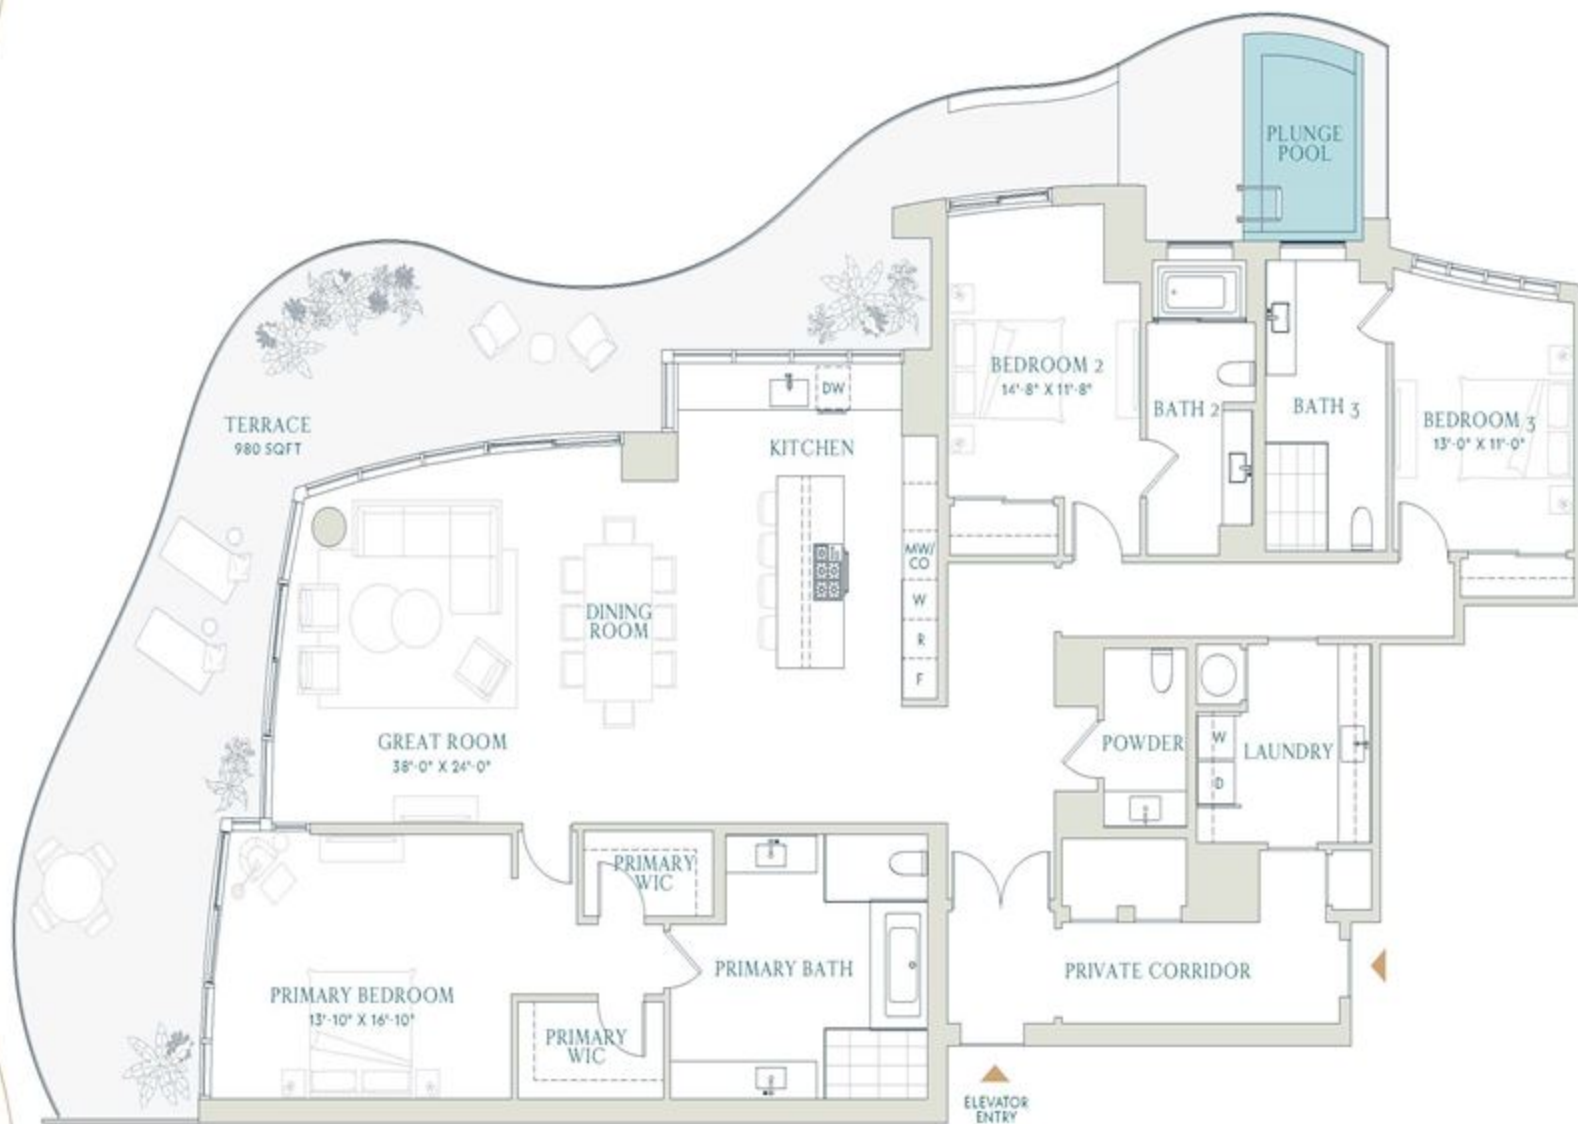

3,858 SQFT

358.4 SM

CONDO RESIDENCES

PIER SIXTY-SIX

WATER VIEW

0 3 6 12'

RESIDENCES

PIER SIXTY-SIX

CONDO RESIDENCES

C

3 BEDROOMS
3.5 BATHROOMS

Interior

2,718 SQFT

252.5 SM

Terrace

917 SQFT

85.2 SM

Total

3,635 SQFT

337.7 SM

CONDO RESIDENCES

PIER SIXTY-SIX

RESIDENCES

PIER SIXTY-SIX