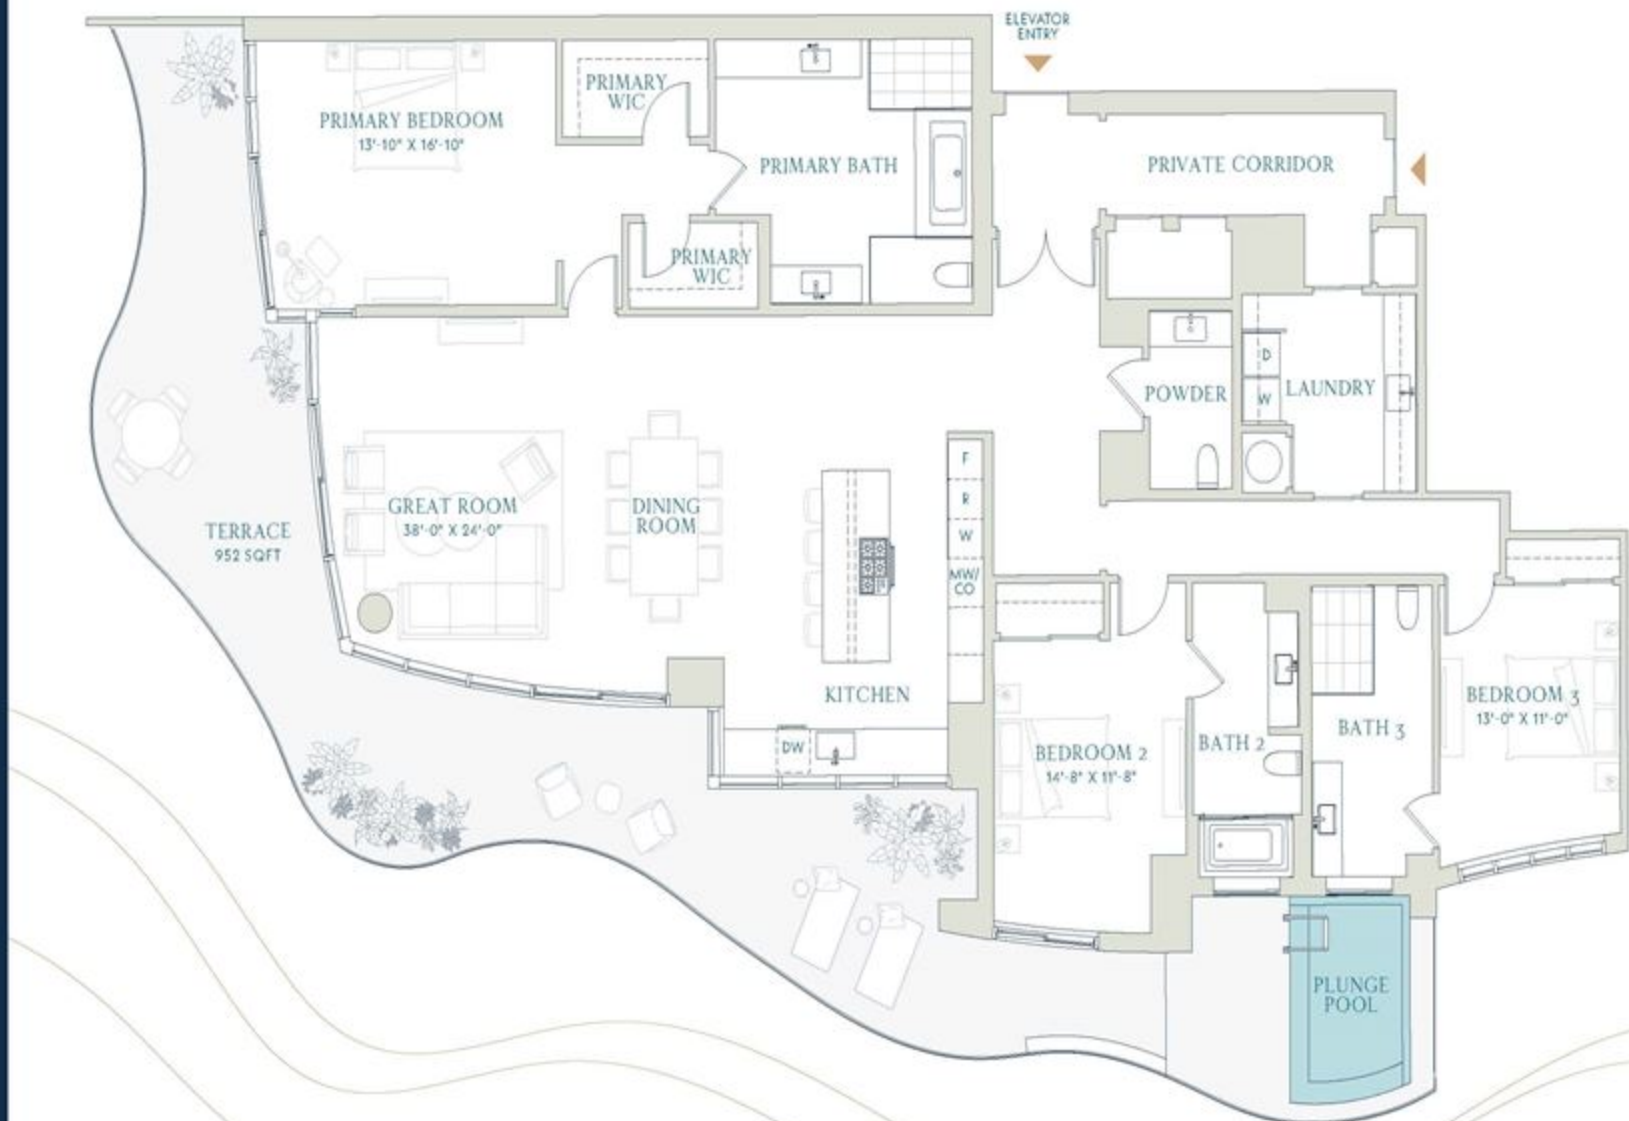

Terrace

952 SQFT

88.4 SM

Total

3,830 SQFT

355.8 SM

CONDO RESIDENCES

PIER SIXTY-SIX

WATER VIEW

0 3 6 12

UNIT B-205

UNIT TYPE H
2 BR / 2-1/2 BATH
UNIT AREA: 1880 SF
TERRACE AREA: 1030 SF
TOTAL AREA: 2910 SF

RESIDENCES

PIER SIXTY-SIX

CONDO
RESIDENCES

B

3,858 SQFT

358.4 SM

CONDO RESIDENCES

PIER SIXTY-SIX

WATER VIEW

0 3 6 12'

RESIDENCES

PIER SIXTY-SIX