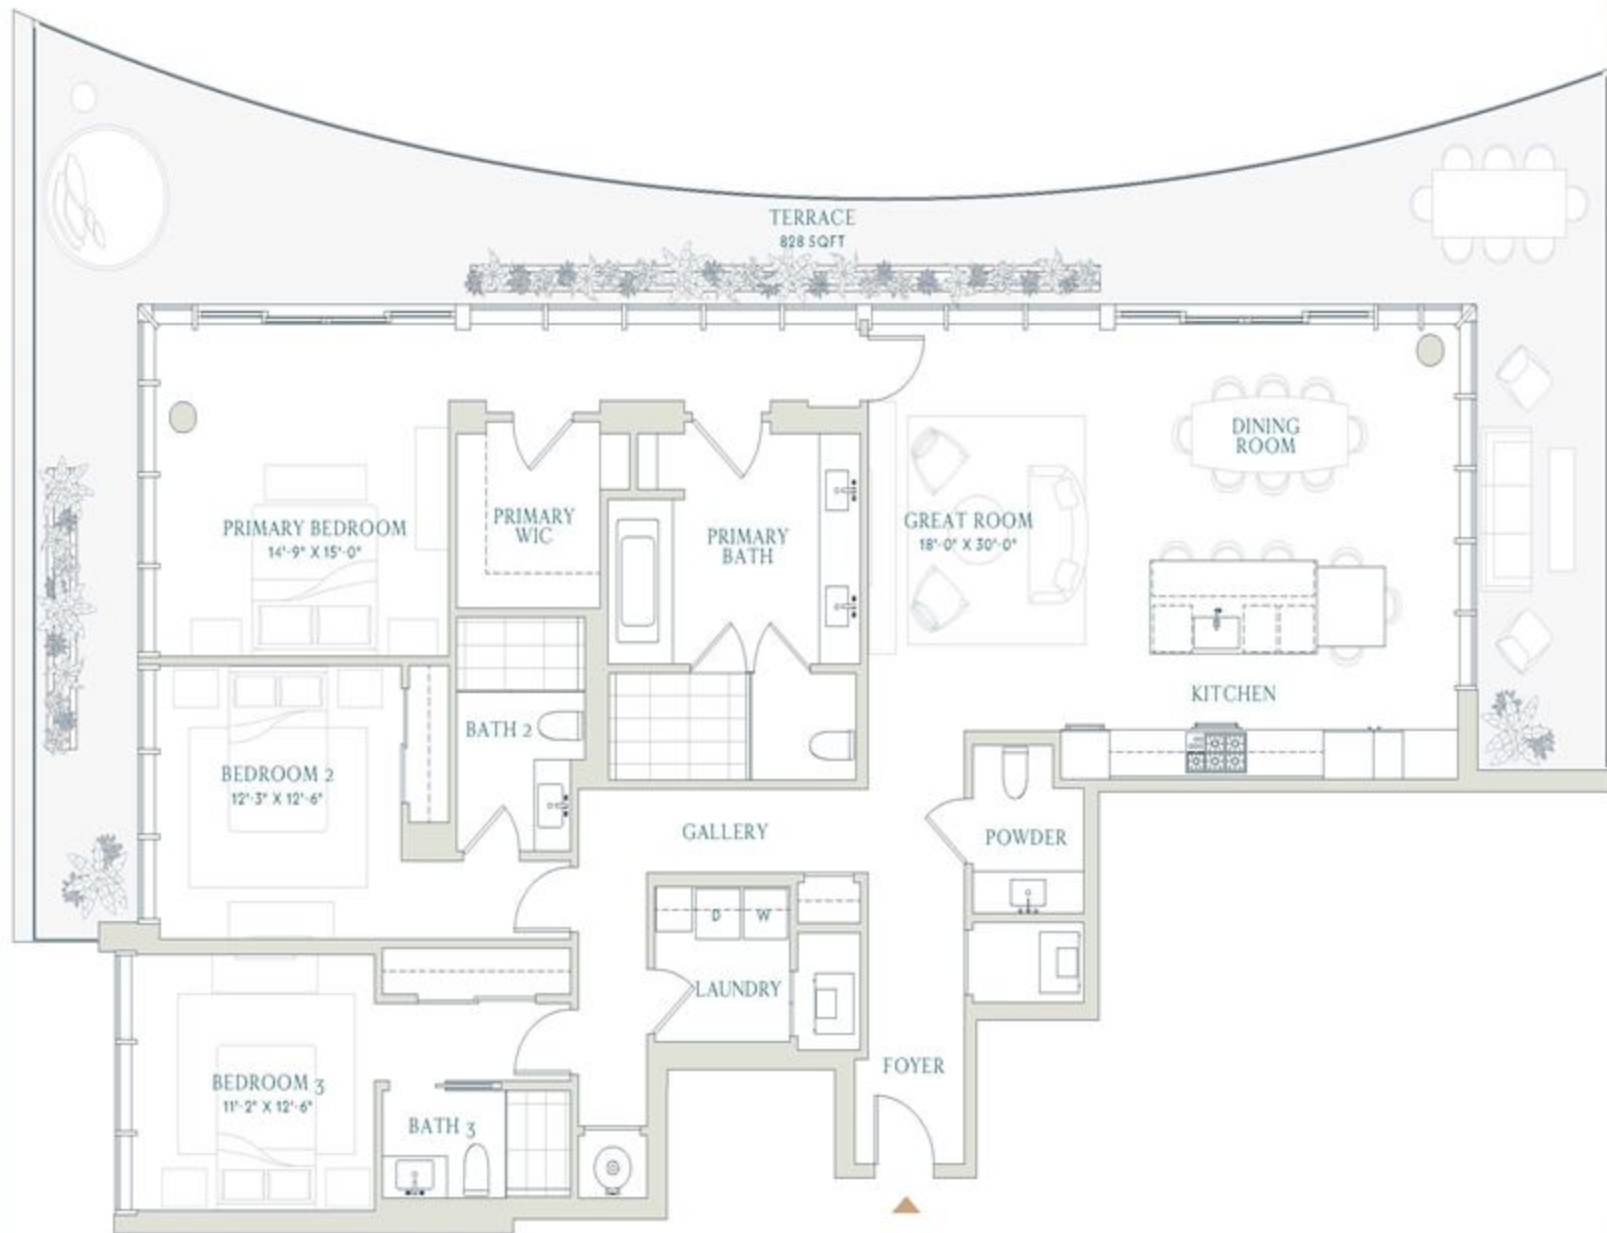

WATER VIEW

0 3 6 12

UNIT B-205

UNIT TYPE H
2 BR / 2-1/2 BATH
UNIT AREA: 1880 SF
TERRACE AREA: 1030 SF
TOTAL AREA: 2910 SF

RESIDENCES

PIER SIXTY-SIX

CONDO
RESIDENCES

B

Interior

1,738 SQFT
161.5 SM

Terrace

500 SQFT
46.5 SM

Total

2,238 SQFT
207.9 SM

RESORT RESIDENCE 1 RESORT RESIDENCE 2

PIER SIXTY-SIX

RESIDENCES

PIER SIXTY-SIX

RESORT RESIDENCES

E ALT

3 BEDROOMS
3.5 BATHROOMS

Interior

2,205 SQFT
204.9 SM

Terrace

828 SQFT
77.0 SM

Total

3,033 SQFT
281.8 SM

RESORT
RESIDENCE 1

RESORT
RESIDENCE 2

PIER SIXTY-SIX

0' 3' 6' 12'