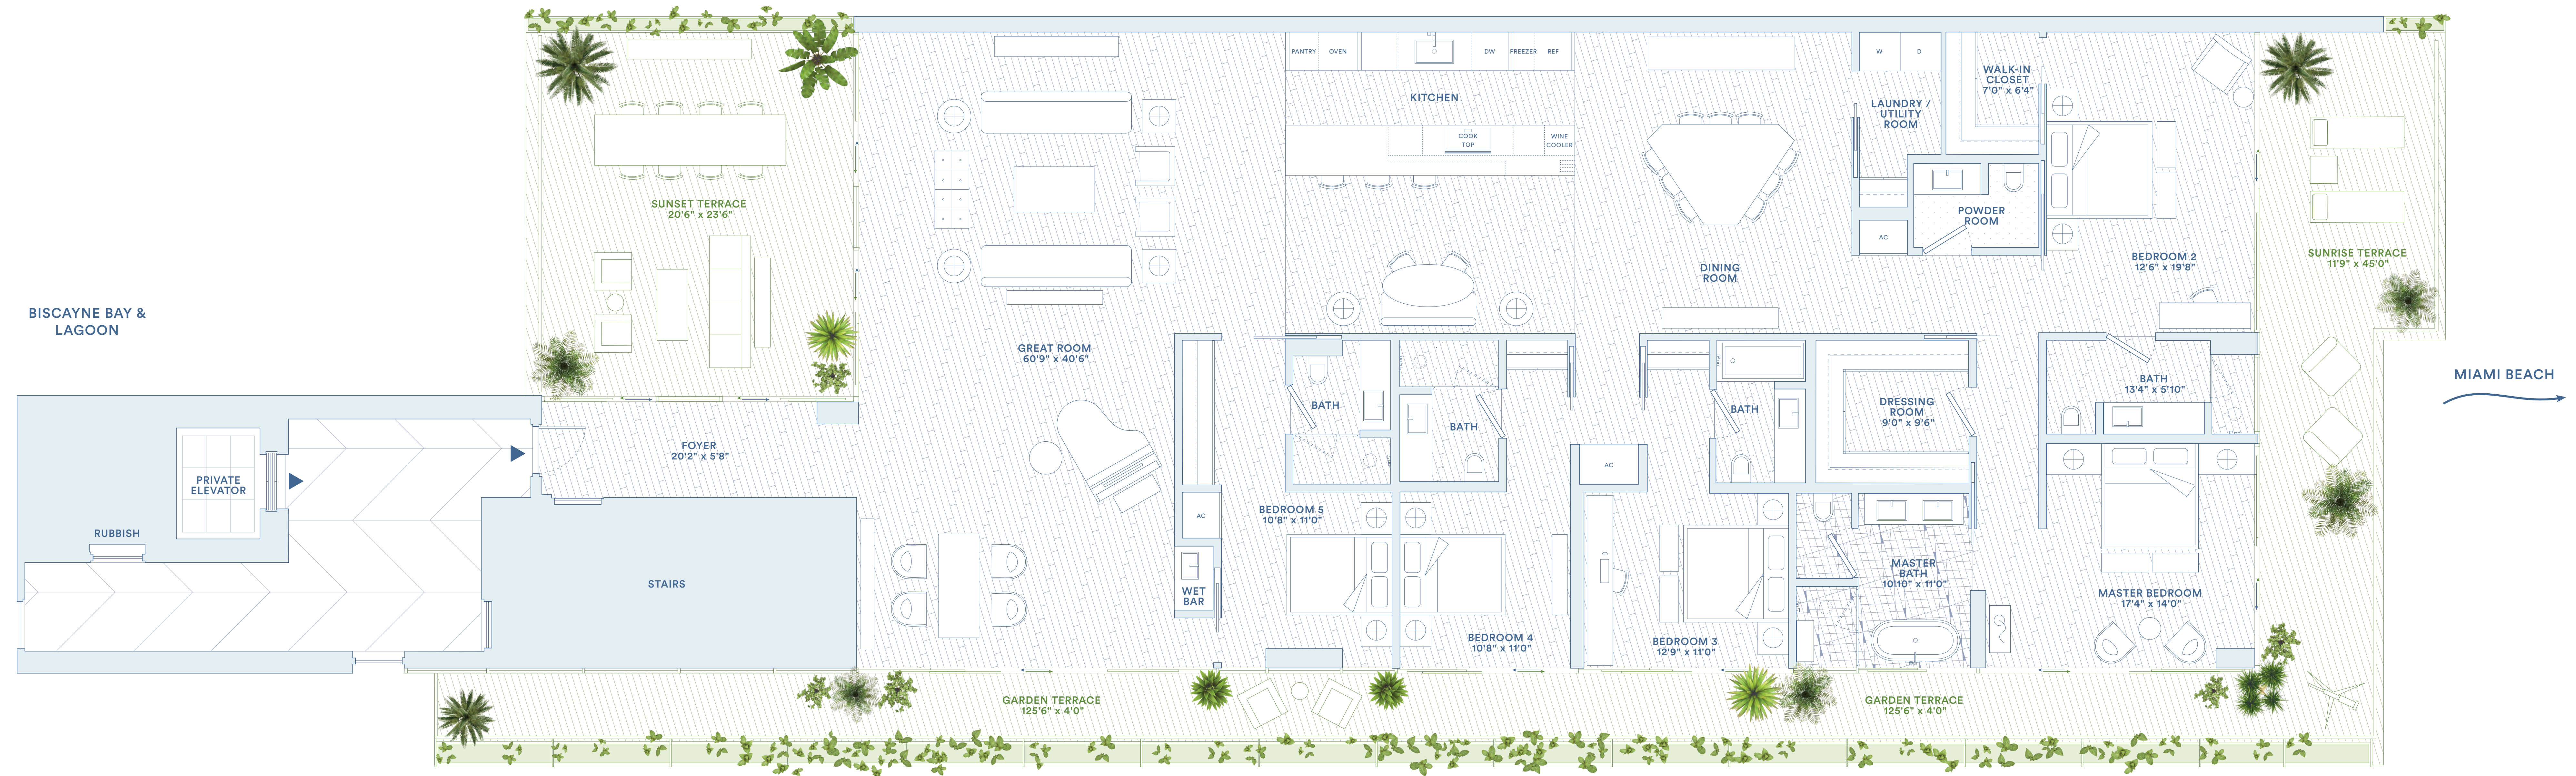

# 3-10C

2 BEDROOMS / 2.5 BATHS

TOTAL: 2027 SQ FT / 188 SQ M  
INTERIOR: 1453 SQ FT / 135 SQ M  
EXTERIOR: 574 SQ FT / 53 SQ M

MIAMI BEACH  
→

**MONAD  
TERRACE**  
SOUTH BEACH BAY  
BY ATELIERS JEAN NOUVEL

# 11-12C

2 BEDROOMS / 2.5 BATHS

TOTAL: 2719 SQ FT / 253 SQ M  
INTERIOR: 2044 SQ FT / 190 SQ M  
EXTERIOR: 675 SQ FT / 63 SQ M

**MONAD  
TERRACE**  
SOUTH BEACH BAY  
BY ATELIERS JEAN NOUVEL

# 11-12E

5 BEDROOMS / 5.5 BATHS

TOTAL: 5616 SQ FT / 522 SQ M  
INTERIOR: 3996 SQ FT / 371 SQ M  
EXTERIOR: 1620 SQ FT / 150 SQ M

**MONAD  
TERRACE**  
SOUTH BEACH BAY  
BY ATELIERS JEAN NOUVEL

# 4A

4 BEDROOMS / 4.5 BATHS

TOTAL: 4378 SQ FT / 407 SQ M  
INTERIOR: 3217 SQ FT / 299 SQ M  
EXTERIOR: 1161 SQ FT / 108 SQ M

MIAMI BEACH

BISCAYNE BAY

LAGOON