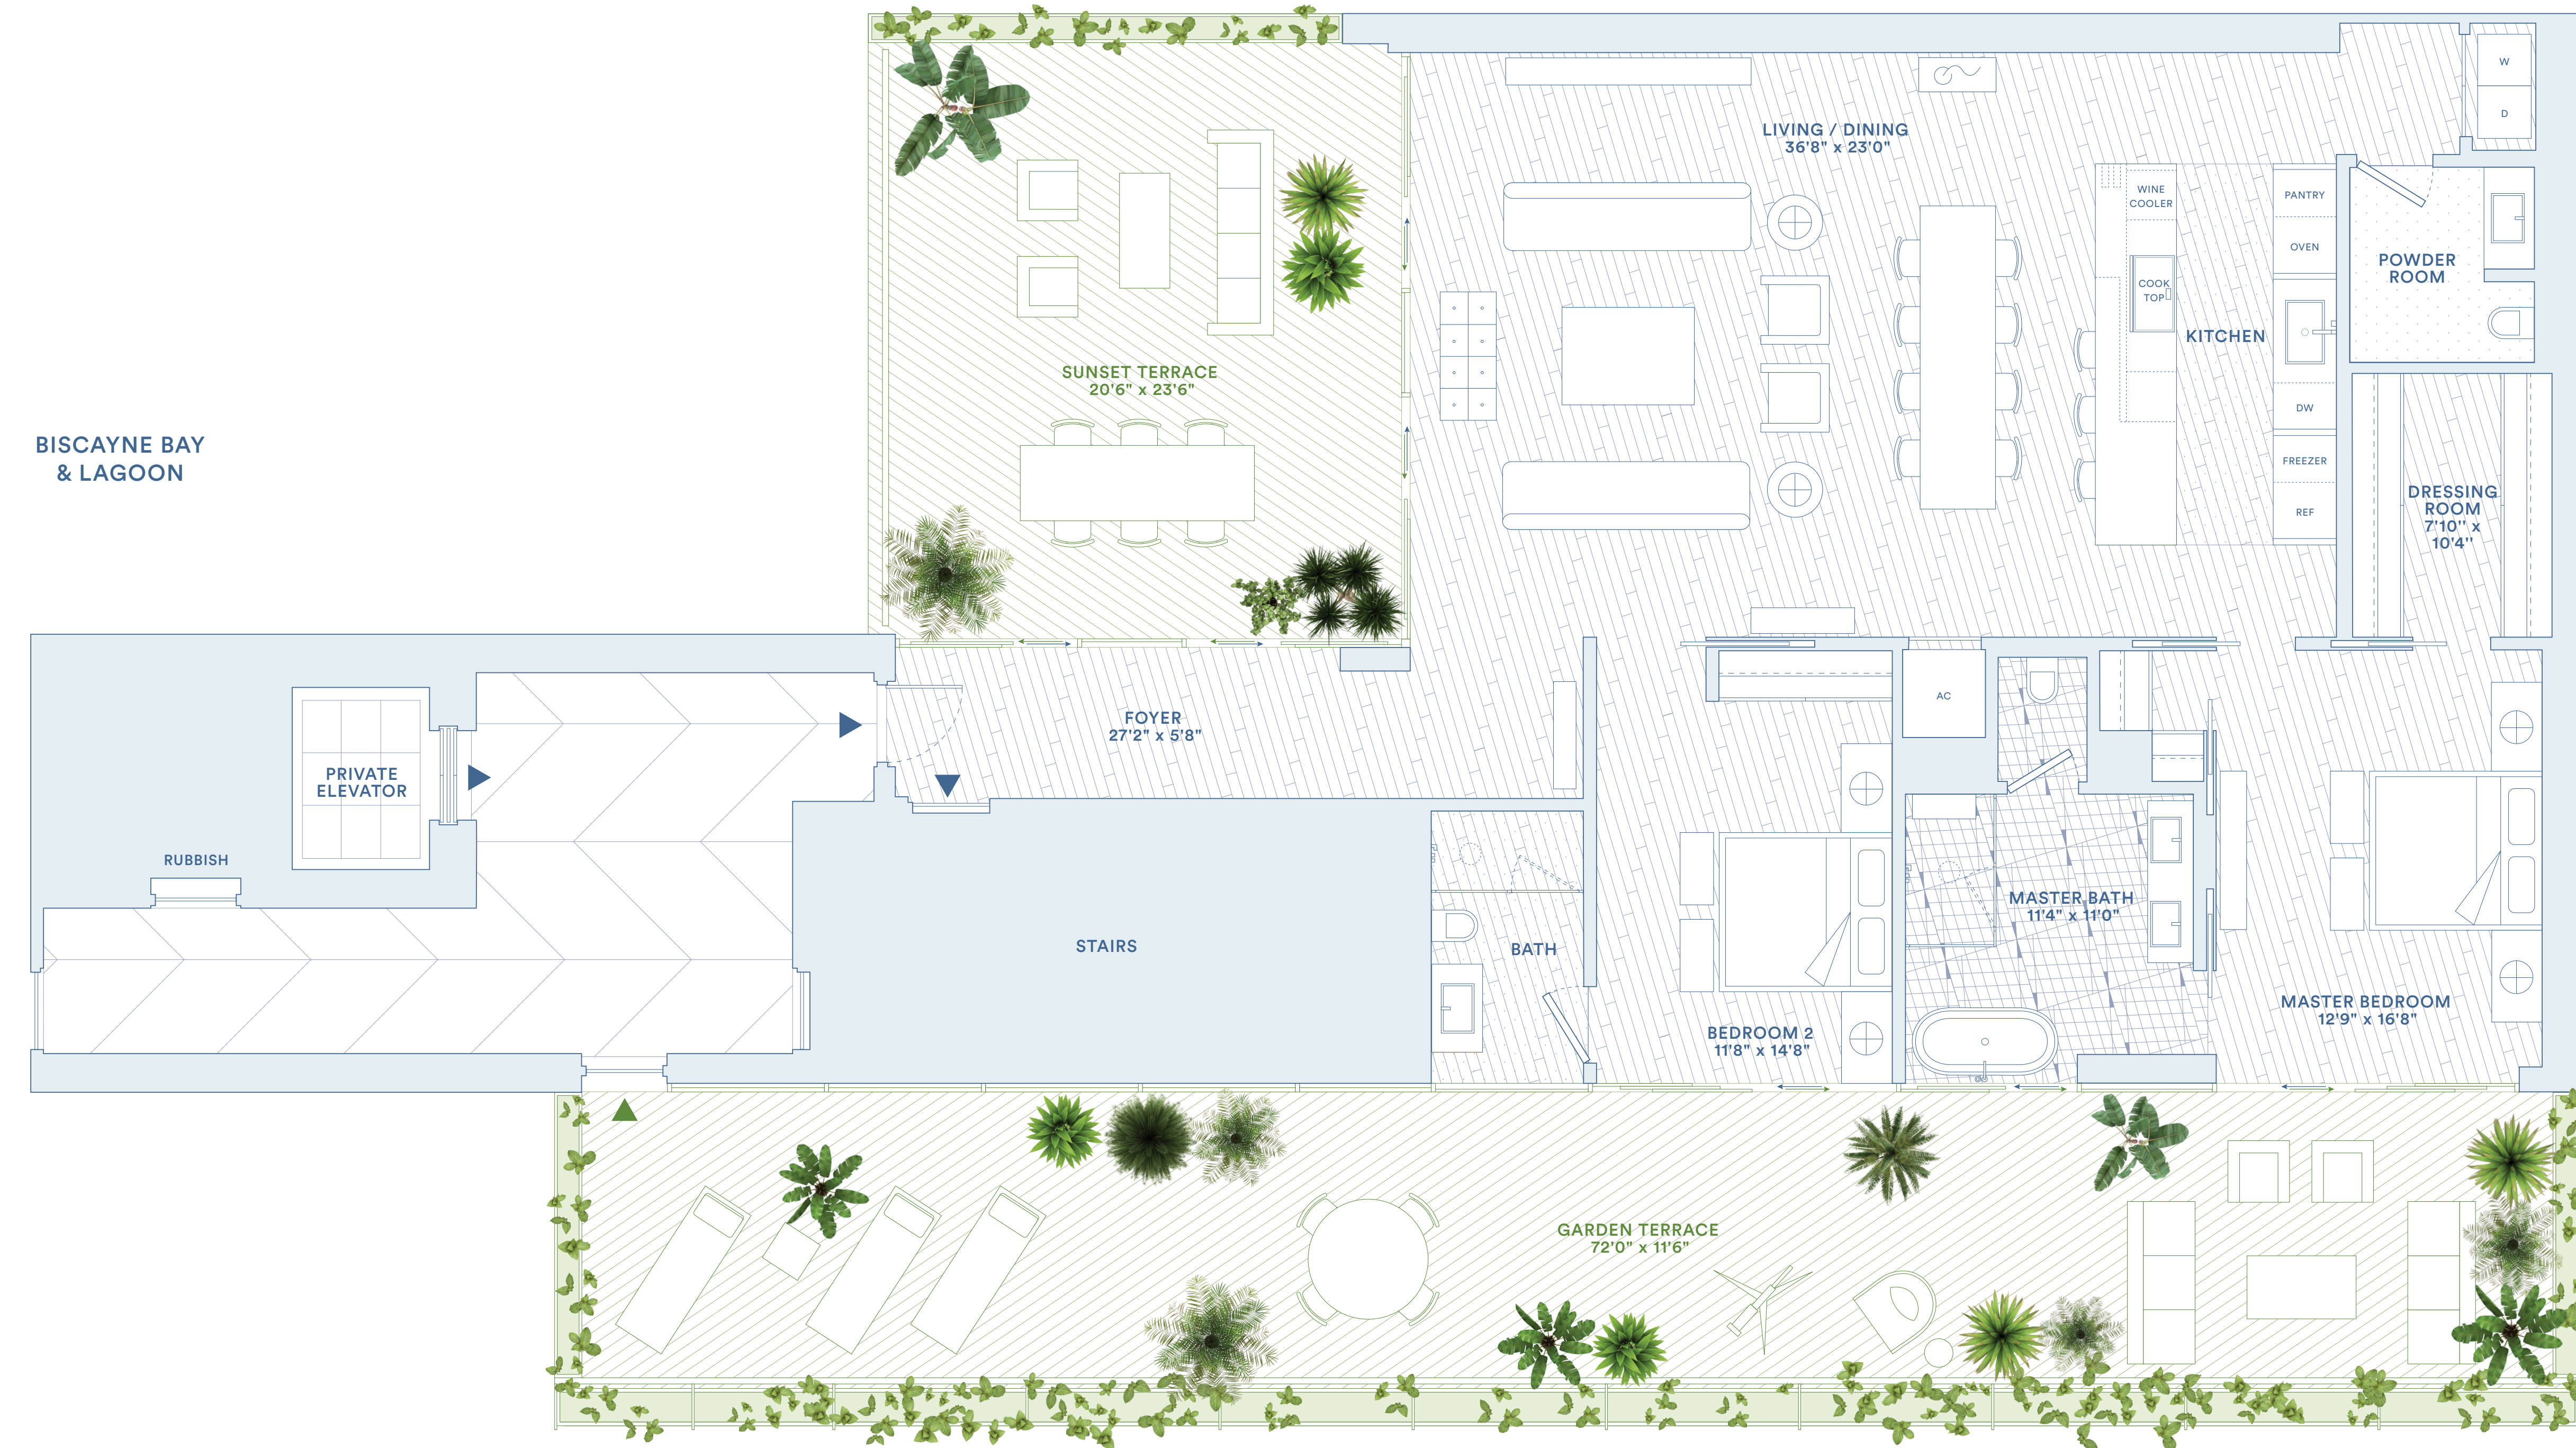

# 3-5D

3 BEDROOMS / 3.5 BATHS

TOTAL: 3515 SQ FT / 327 SQ M  
INTERIOR: 2496 SQ FT / 232 SQ M  
EXTERIOR: 1019 SQ FT / 95 SQ M

BISCAYNE BAY

MIAMI BEACH

**MONAD  
TERRACE**  
SOUTH BEACH BAY  
BY ATELIERS JEAN NOUVEL

# 3-5E

2 BEDROOMS / 2.5 BATHS

TOTAL: 3573 SQ FT / 332 SQ M  
INTERIOR: 2097 SQ FT / 195 SQ M  
EXTERIOR: 1476 SQ FT / 137 SQ M

**MONAD  
TERRACE**  
SOUTH BEACH BAY  
BY ATELIERS JEAN NOUVEL

# 3-10C

2 BEDROOMS / 2.5 BATHS

TOTAL: 2027 SQ FT / 188 SQ M  
INTERIOR: 1453 SQ FT / 135 SQ M  
EXTERIOR: 574 SQ FT / 53 SQ M

MIAMI BEACH  
→

**MONAD  
TERRACE**  
SOUTH BEACH BAY  
BY ATELIERS JEAN NOUVEL

# 11-12C

2 BEDROOMS / 2.5 BATHS

TOTAL: 2719 SQ FT / 253 SQ M  
INTERIOR: 2044 SQ FT / 190 SQ M  
EXTERIOR: 675 SQ FT / 63 SQ M

**MONAD  
TERRACE**  
SOUTH BEACH BAY  
BY ATELIERS JEAN NOUVEL