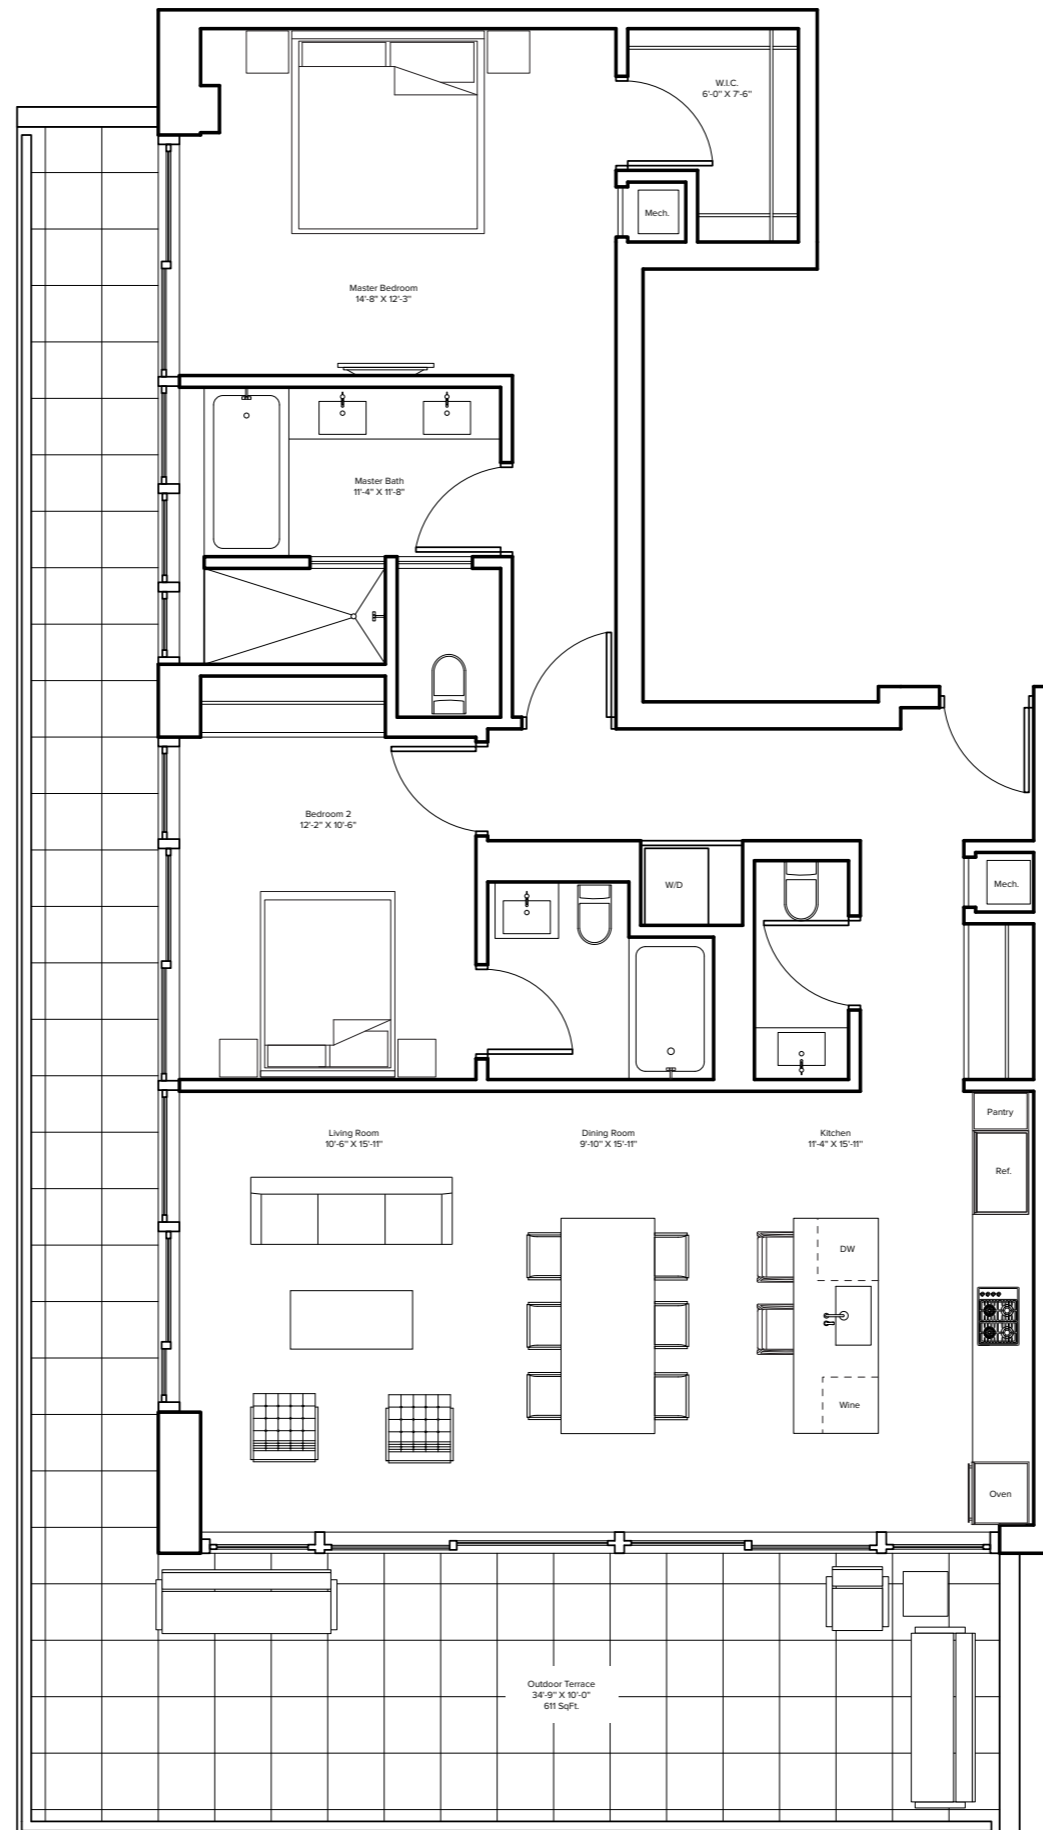

## Three Hundred Collins

2 Bedrooms / 2 Bathrooms

Indoor Living: 1133 ft<sup>2</sup> / 105.2 m<sup>2</sup>  
Outdoor Living: 430 ft<sup>2</sup> / 39.9 m<sup>2</sup>  
Total: 1563 ft<sup>2</sup> / 145.2 m<sup>2</sup>

# Three Hundred Collins

1 Bedrooms / 1.5 Bathrooms  
Indoor Living: 996 ft<sup>2</sup> / 92.5 m<sup>2</sup>  
Outdoor Living: 293 ft<sup>2</sup> / 27.2 m<sup>2</sup>  
Total: 1289 ft<sup>2</sup> / 119.8 m<sup>2</sup>

## Three Hundred Collins

2 Bedrooms / 2.5 Bathrooms

Indoor Living: 1409 ft<sup>2</sup> / 130.9 m<sup>2</sup>

Outdoor Living: 611 ft<sup>2</sup> / 56.8 m<sup>2</sup>

Total: 2020 ft<sup>2</sup> / 187.7 m<sup>2</sup>