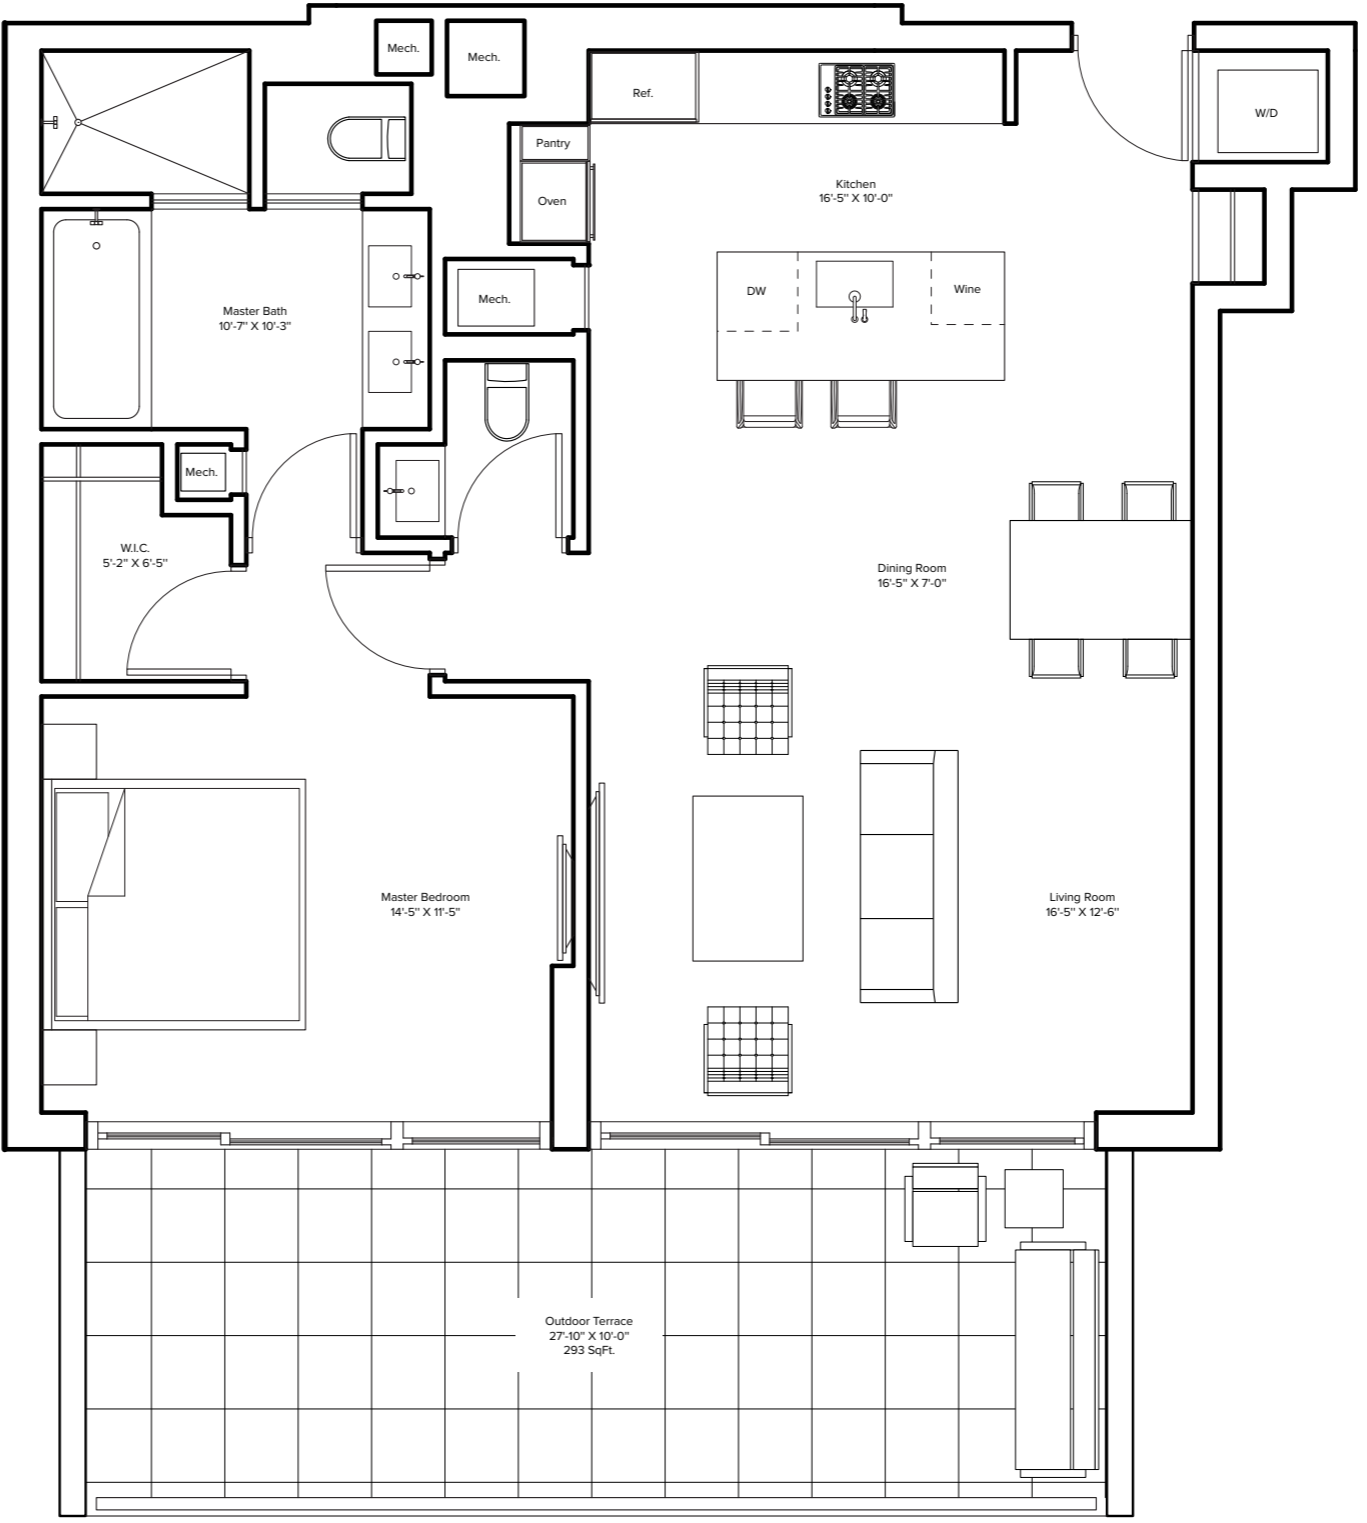

## Three Hundred Collins

3 Bedrooms / 3.5 Bathrooms

Indoor Living: 2528 ft<sup>2</sup> / 234.9 m<sup>2</sup>

Outdoor Living: 1861 ft<sup>2</sup> / 172.9 m<sup>2</sup>

Florida Room: 764 ft<sup>2</sup> / 70.9 m<sup>2</sup>

## Three Hundred Collins

2 Bedrooms / 2 Bathrooms

Indoor Living: 1133 ft<sup>2</sup> / 105.2 m<sup>2</sup>  
Outdoor Living: 430 ft<sup>2</sup> / 39.9 m<sup>2</sup>  
Total: 1563 ft<sup>2</sup> / 145.2 m<sup>2</sup>

# Three Hundred Collins

1 Bedrooms / 1.5 Bathrooms  
Indoor Living: 996 ft<sup>2</sup> / 92.5 m<sup>2</sup>  
Outdoor Living: 293 ft<sup>2</sup> / 27.2 m<sup>2</sup>  
Total: 1289 ft<sup>2</sup> / 119.8 m<sup>2</sup>

## Three Hundred Collins

2 Bedrooms / 2.5 Bathrooms

Indoor Living: 1409 ft<sup>2</sup> / 130.9 m<sup>2</sup>

Outdoor Living: 611 ft<sup>2</sup> / 56.8 m<sup>2</sup>

Total: 2020 ft<sup>2</sup> / 187.7 m<sup>2</sup>