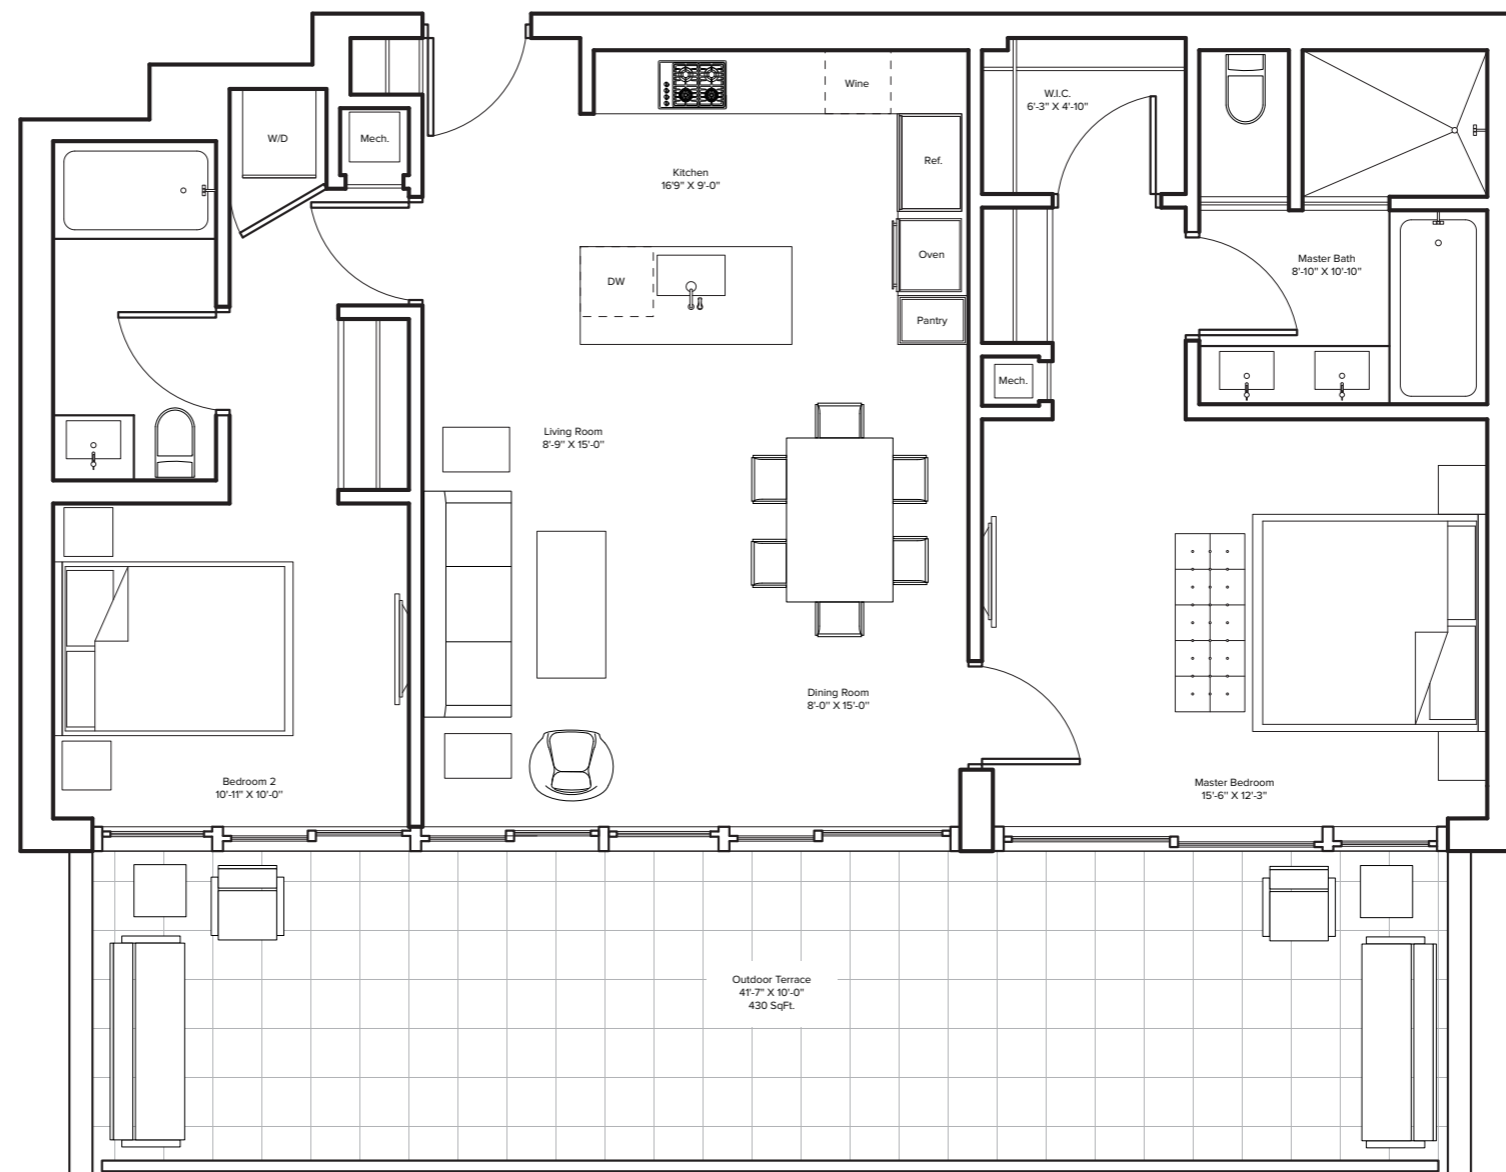

## Three Hundred Collins

3 Bedrooms / 3.5 Bathrooms

Indoor Living: 2528 ft<sup>2</sup> / 234.9 m<sup>2</sup>

Outdoor Living: 1861 ft<sup>2</sup> / 172.9 m<sup>2</sup>

Florida Room: 764 ft<sup>2</sup> / 70.9 m<sup>2</sup>

Total: 5153 ft<sup>2</sup> / 478.7 m<sup>2</sup>

## Three Hundred Collins

2 Bedrooms / 2 Bathrooms

Indoor Living: 1133 ft<sup>2</sup> / 105.2 m<sup>2</sup>  
Outdoor Living: 430 ft<sup>2</sup> / 39.9 m<sup>2</sup>  
Total: 1563 ft<sup>2</sup> / 145.2 m<sup>2</sup>

# Three Hundred Collins

1 Bedrooms / 1.5 Bathrooms  
Indoor Living: 996 ft<sup>2</sup> / 92.5 m<sup>2</sup>  
Outdoor Living: 293 ft<sup>2</sup> / 27.2 m<sup>2</sup>  
Total: 1289 ft<sup>2</sup> / 119.8 m<sup>2</sup>