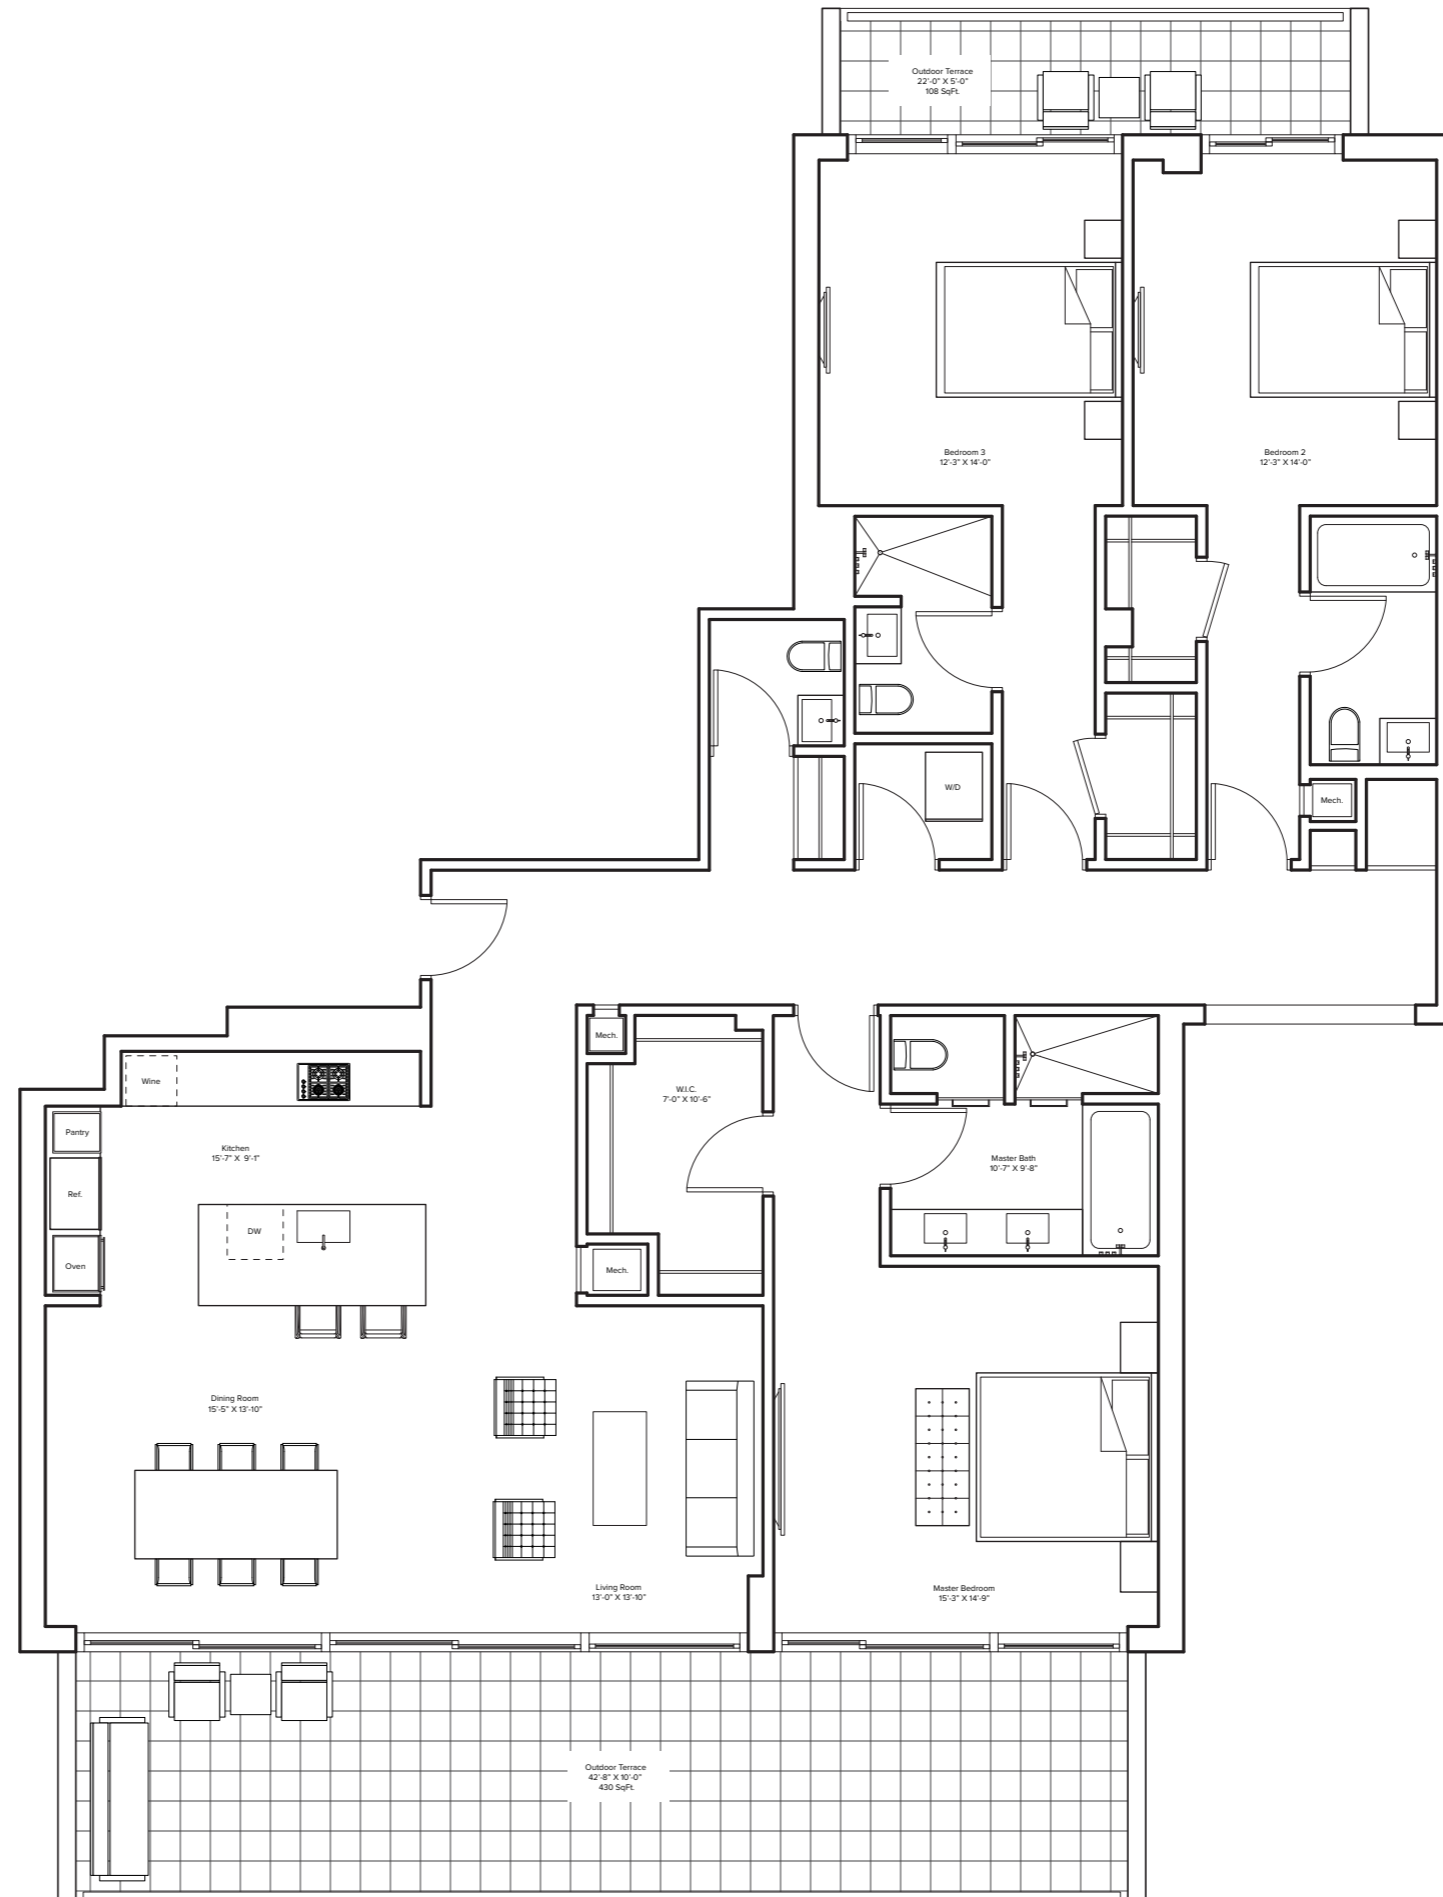

## Three Hundred Collins

3 Bedrooms / 3.5 Bathrooms

Indoor Living: 2168 ft<sup>2</sup> / 201.4 m<sup>2</sup>

Outdoor Living: 538 ft<sup>2</sup> / 50 m<sup>2</sup>

Total: 2706 ft<sup>2</sup> / 251.4 m<sup>2</sup>