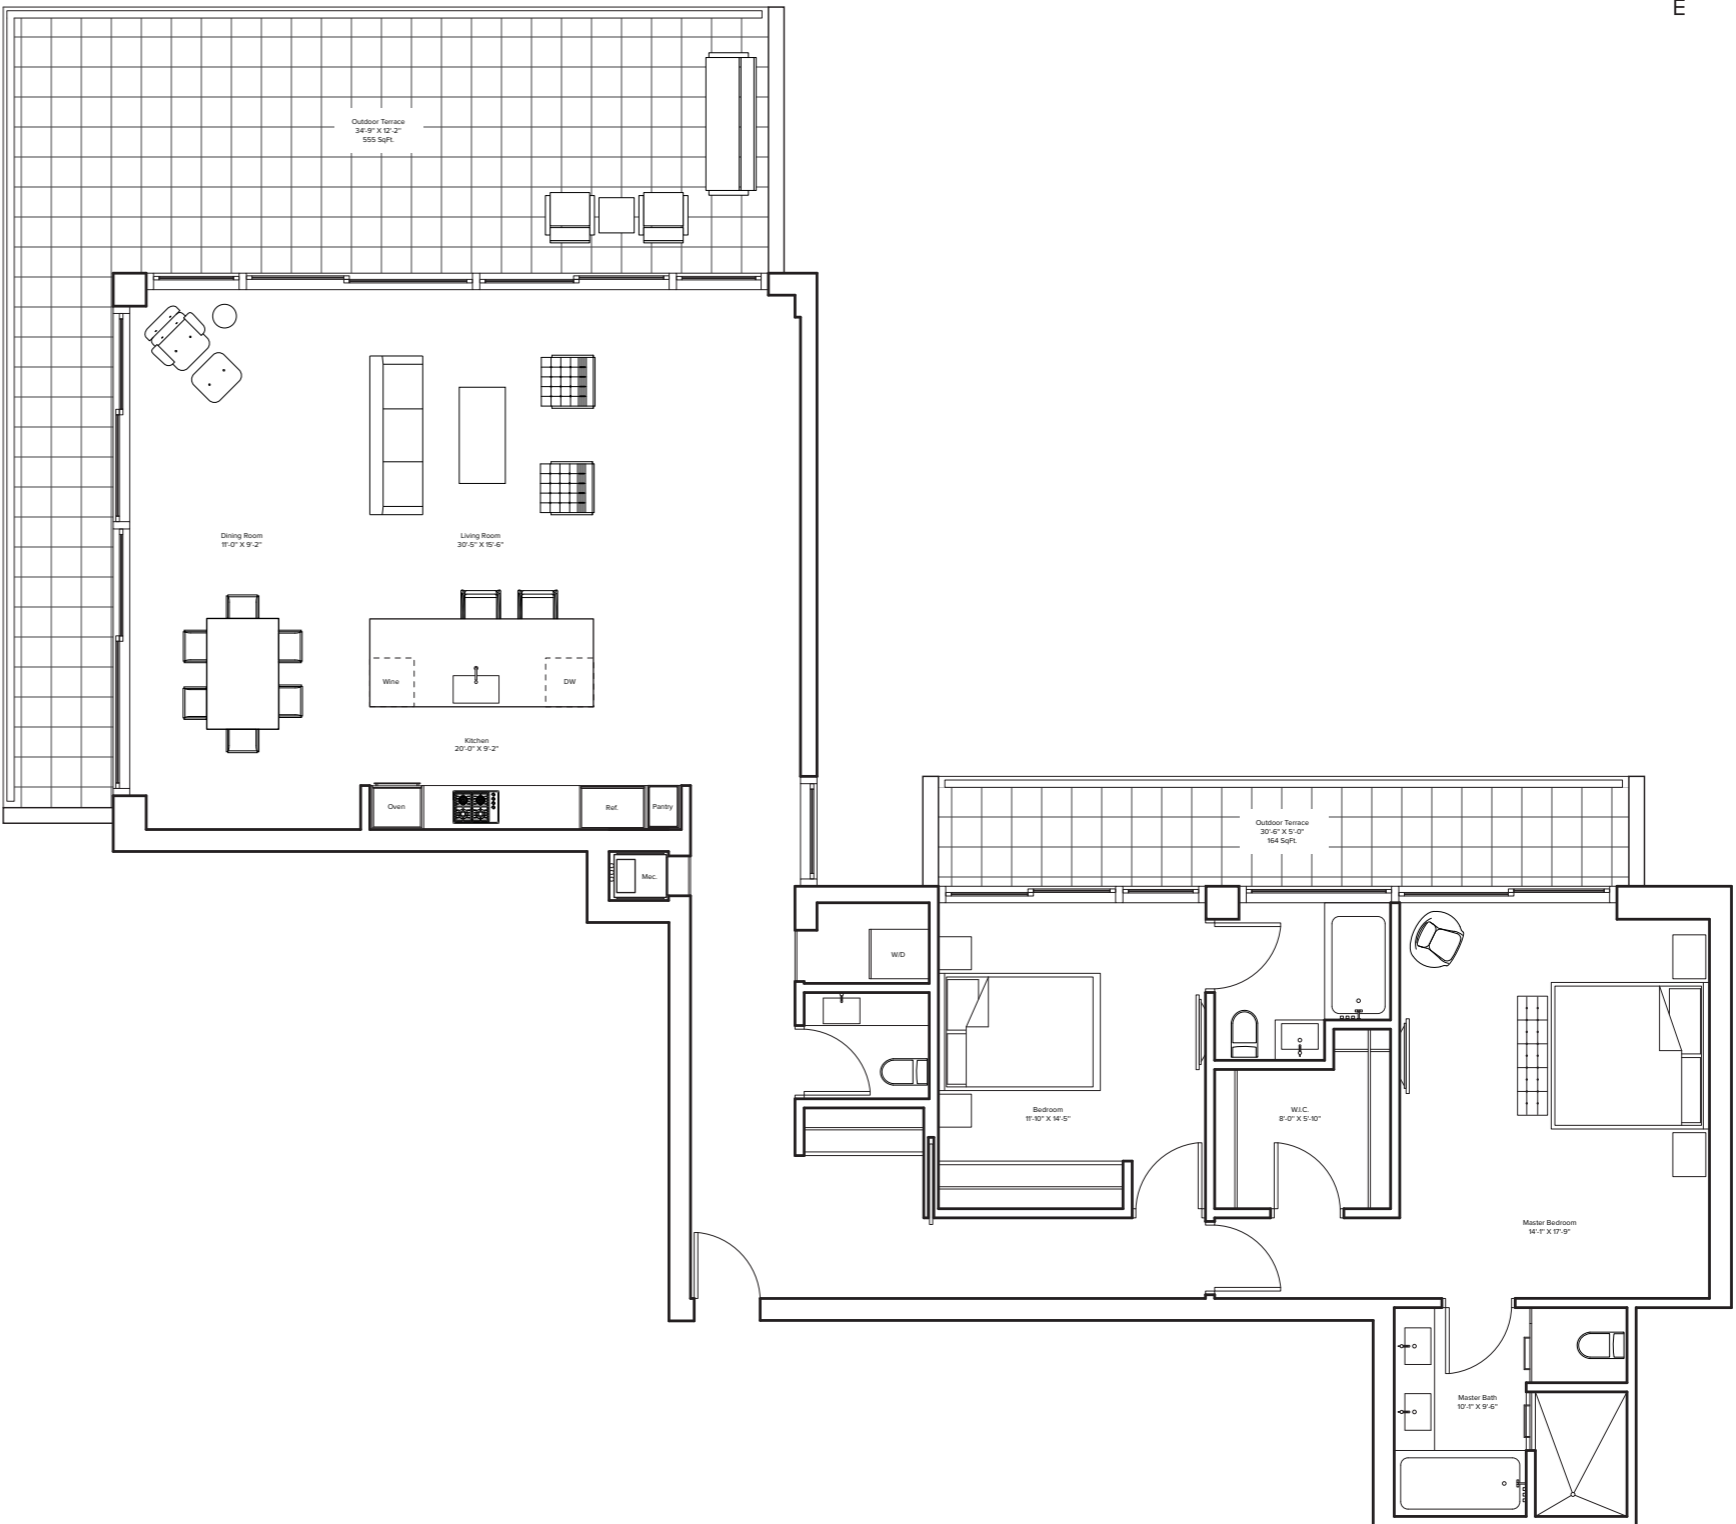

Three Hundred Collins

2 Bedrooms / 2.5 Bathrooms
Indoor Living: 1857 ft² / 172.5 m²
Outdoor Living: 719 ft² / 66.8 m²
Total: 2586 ft² / 240.2 m²