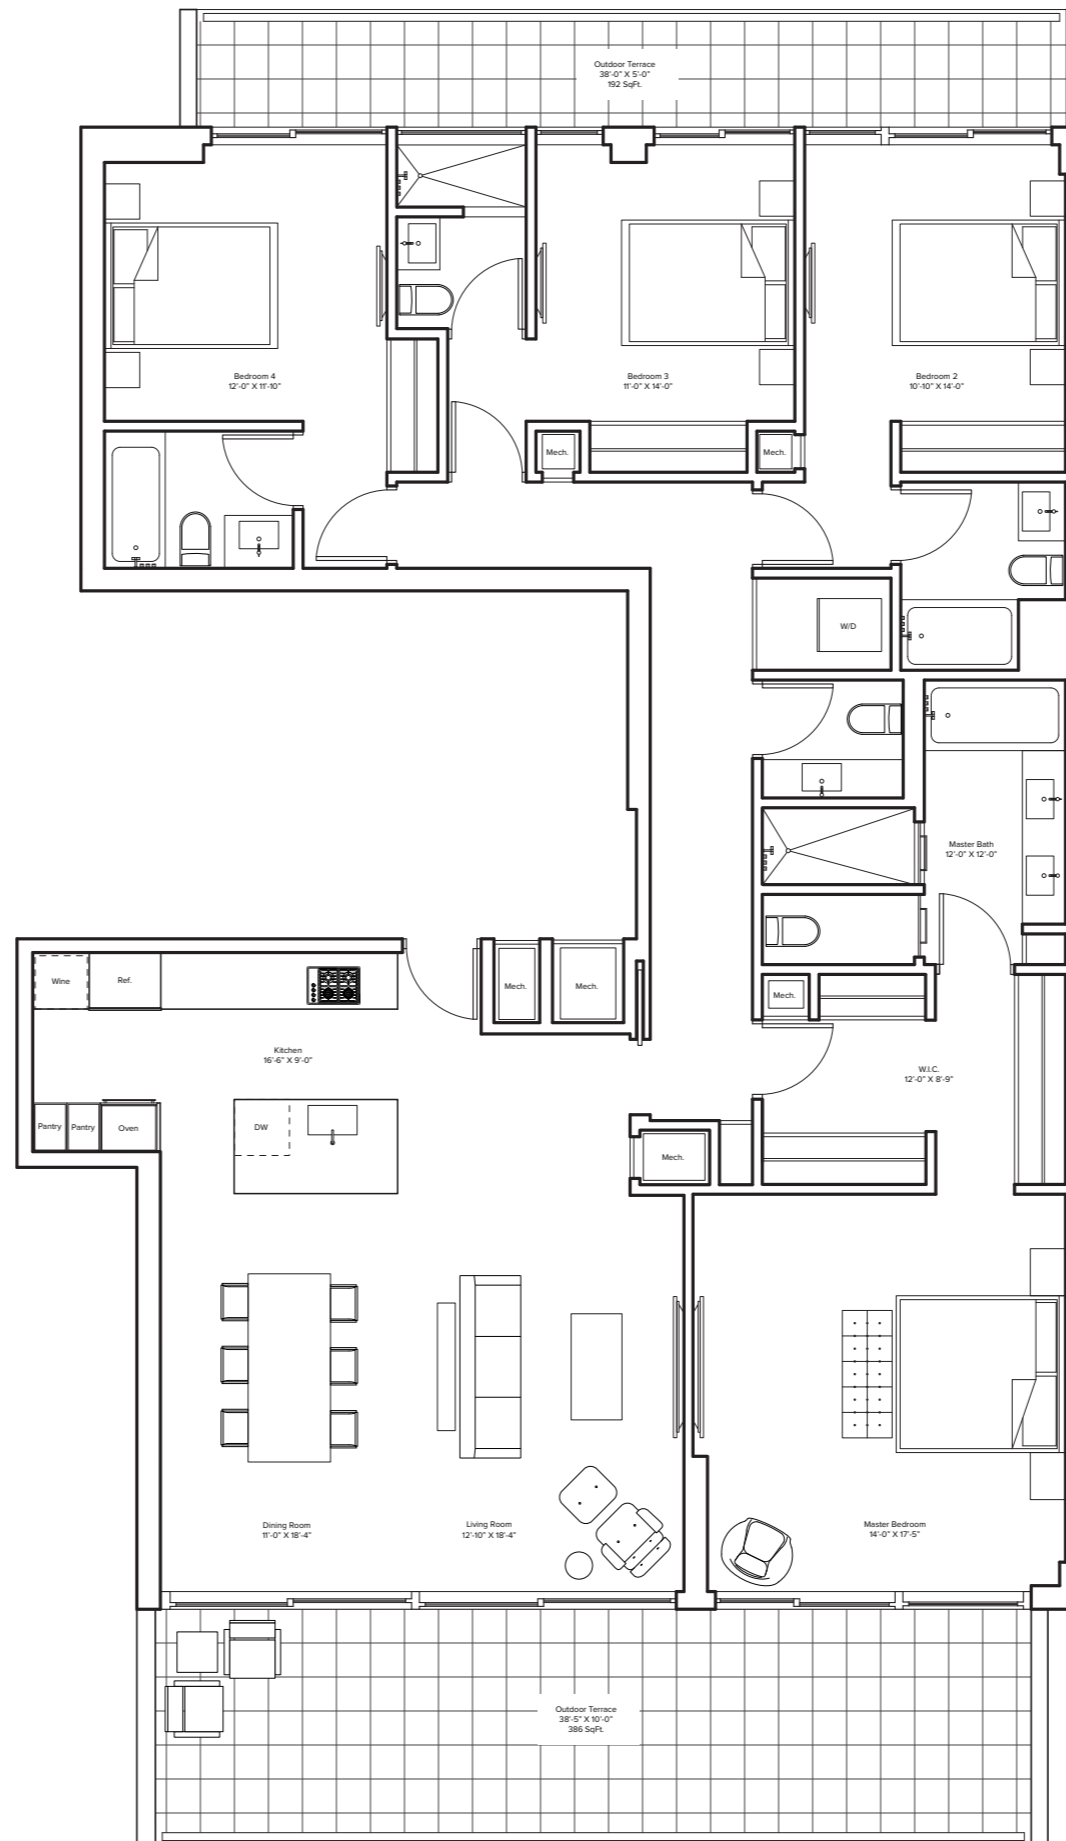

## Three Hundred Collins

2 Bedrooms / 2.5 Bathrooms

Indoor Living: 1409 ft<sup>2</sup> / 130.9 m<sup>2</sup>

Outdoor Living: 611 ft<sup>2</sup> / 56.8 m<sup>2</sup>

Total: 2020 ft<sup>2</sup> / 187.7 m<sup>2</sup>

## Three Hundred Collins

4 Bedrooms / 4.5 Bathrooms

Indoor Living: 2232 ft<sup>2</sup> / 207.4 m<sup>2</sup>

Outdoor Living: 578 ft<sup>2</sup> / 53.7 m<sup>2</sup>

Total: 2810 ft<sup>2</sup> / 261.1 m<sup>2</sup>